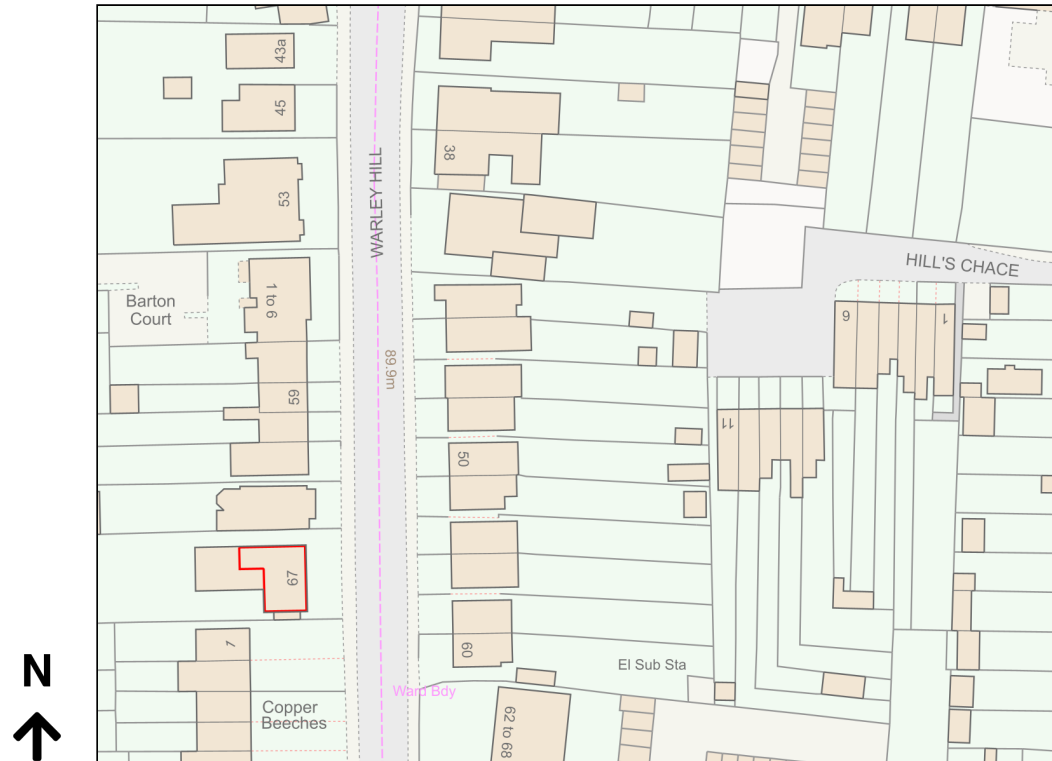

Location Plan

Site Address: 67a, Warley Hill, Warley, CM14 5HN

Date Produced: 31-Oct-2023

Scale: 1:1250 @A4

Planning Portal Reference: PP-12571088v1