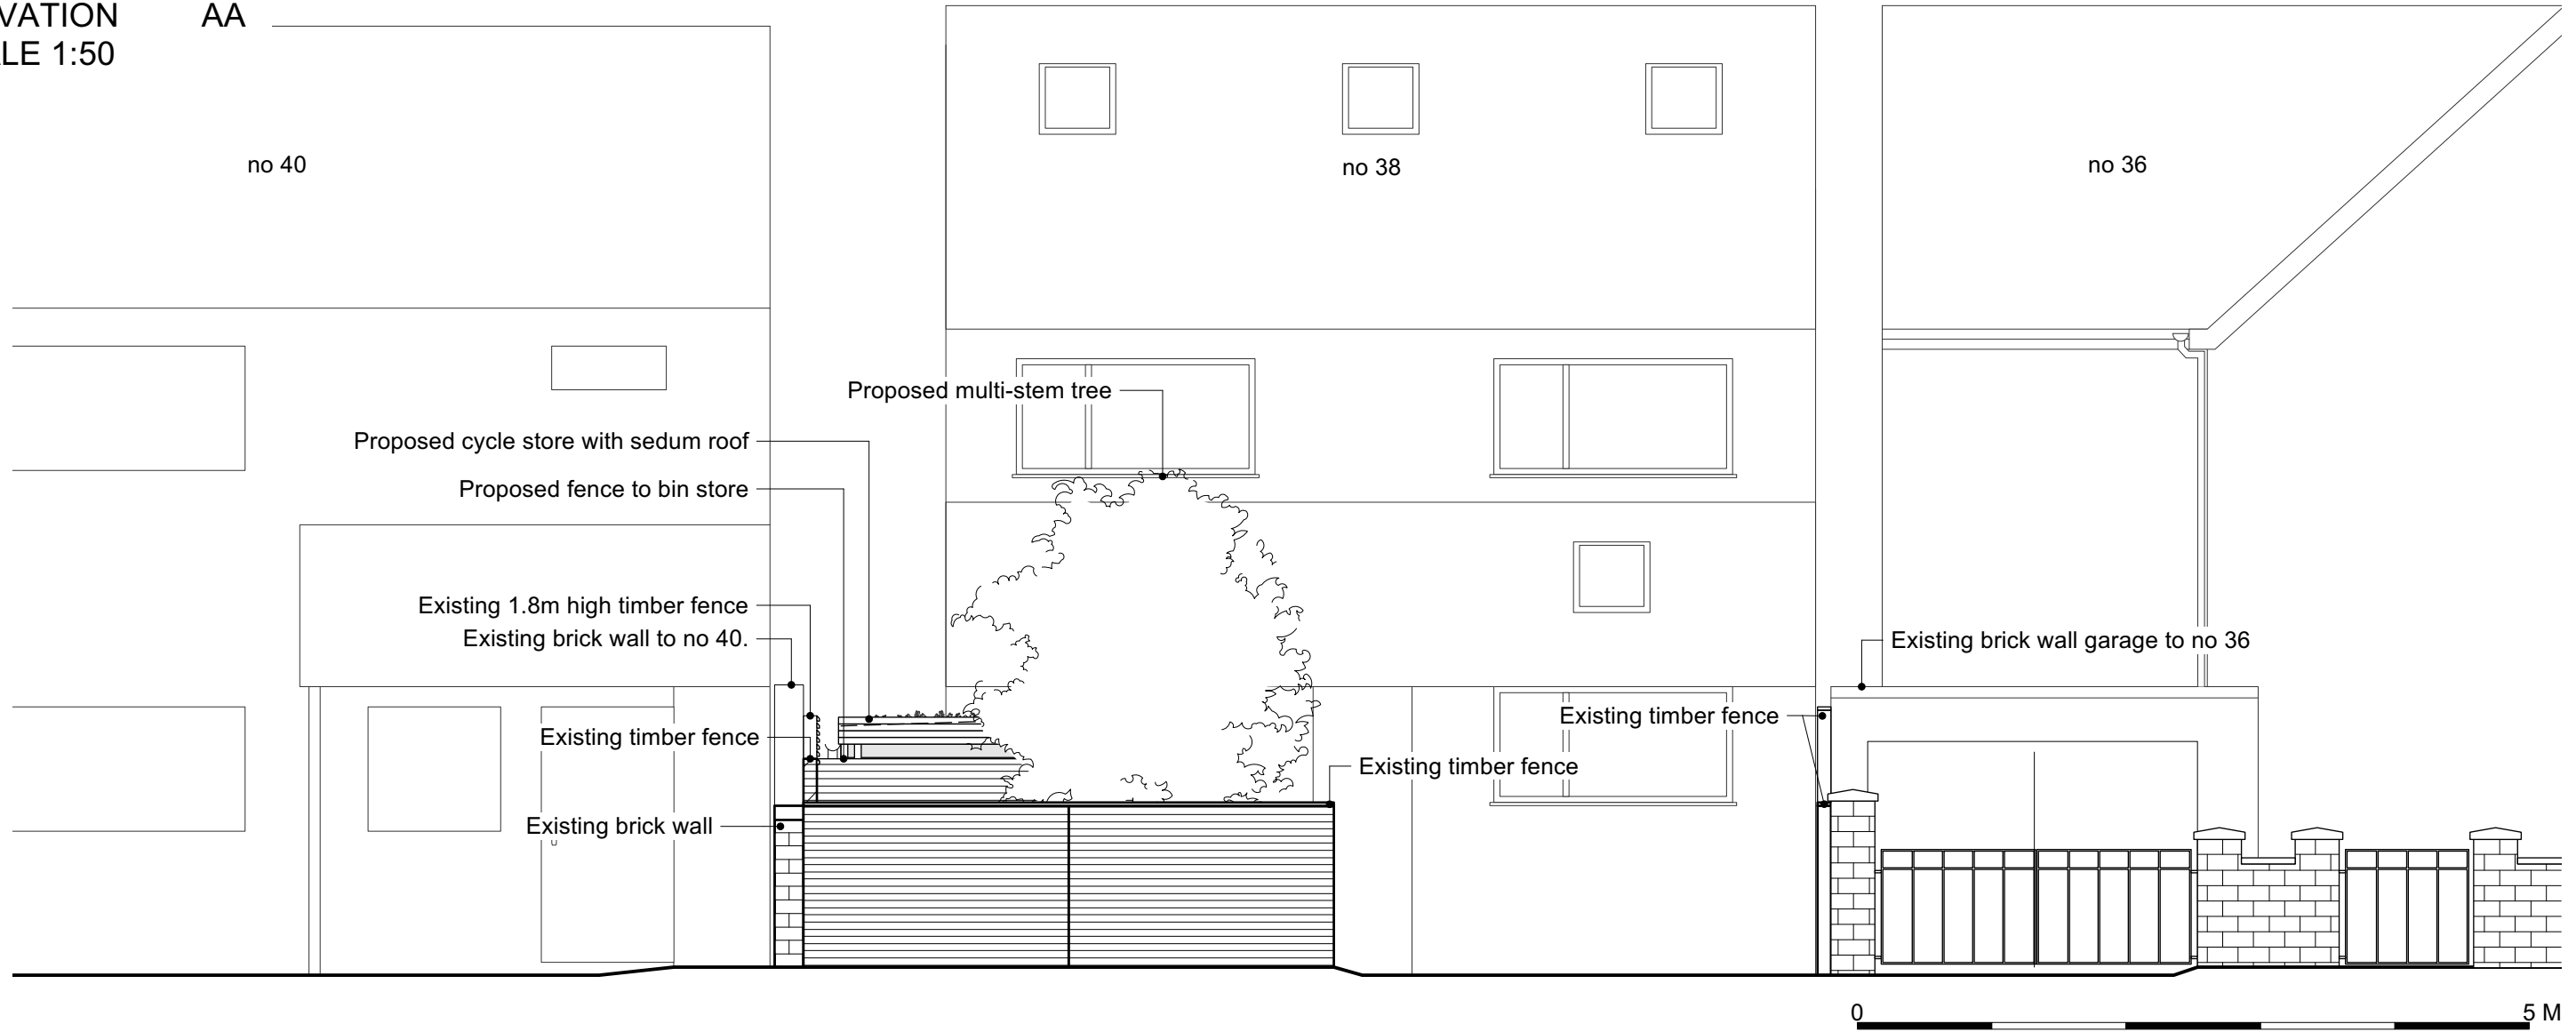

ELEVATION
SCALE 1:50

AA

PLANNING

Revision:

Jamie Buchanan Landscape Architect

20 High Street, Waterbeach, Cambridge, CB25 9JU
Telephone 01223 655482
Email jbla@landskab.co.uk

Project

38 French's Road

Drawing

Street Elevation

Job Ref	Dwg No	Revision		
352	2.03			
Scale(s)	Date	Size	Drwn	Chkd
1:25@ A3	Oct 2023	A3	QD	JB