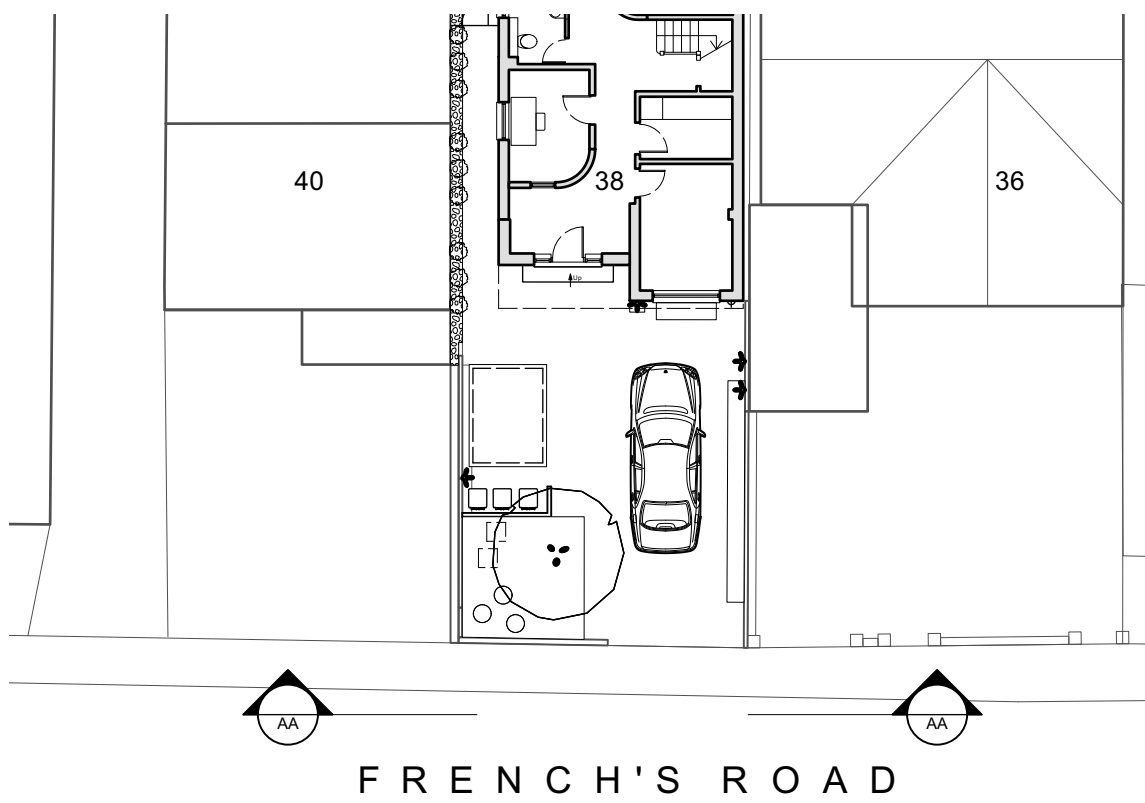

ELEVATION
SCALE 1:50

AA

PLANNING

Revision:

Jamie Buchanan Landscape Architect

20 High Street, Waterbeach, Cambridge, CB25 9JU
Telephone 01223 655482
Email jbla@landskab.co.uk

Project

38 French's Road

Drawing

Street Elevation

Job Ref	Dwg No	Revision		
352	2.03			
Scale(s)	Date	Size	Drwn	Chkd
1:25@ A3	Oct 2023	A3	QD	JB