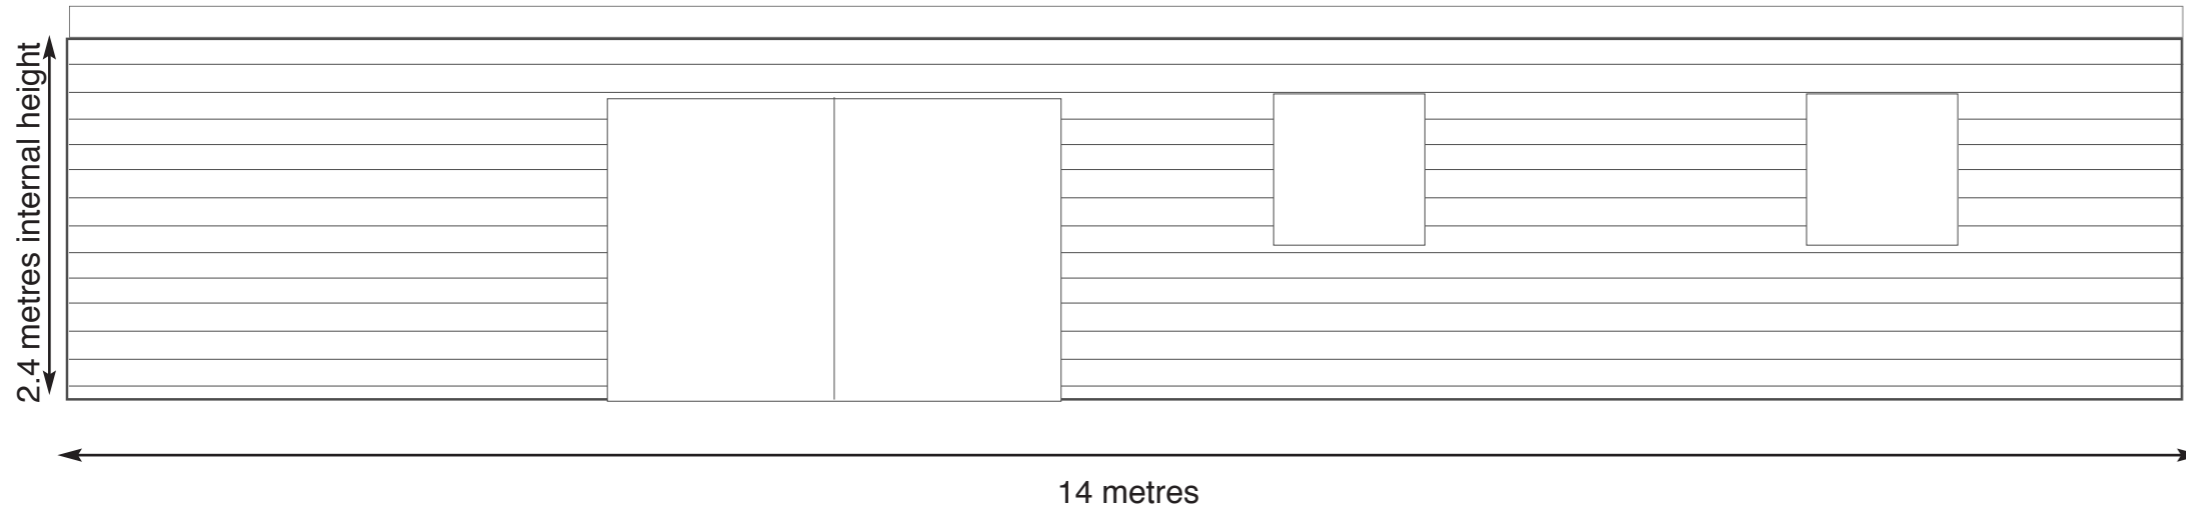

Front Elevation

**SCALE BAR 1:50**

Drawing A2001