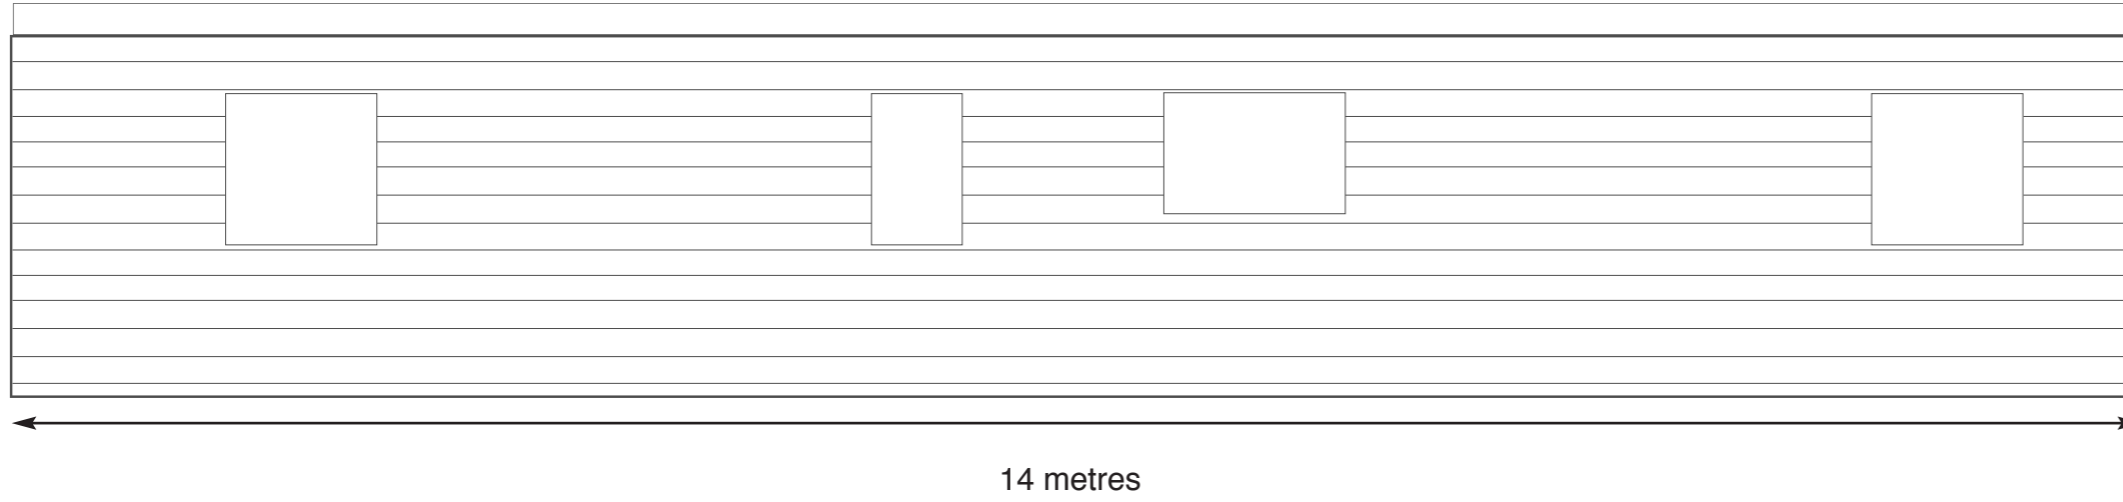

Rear Elevation

SCALE BAR 1:50

Drawing A2002