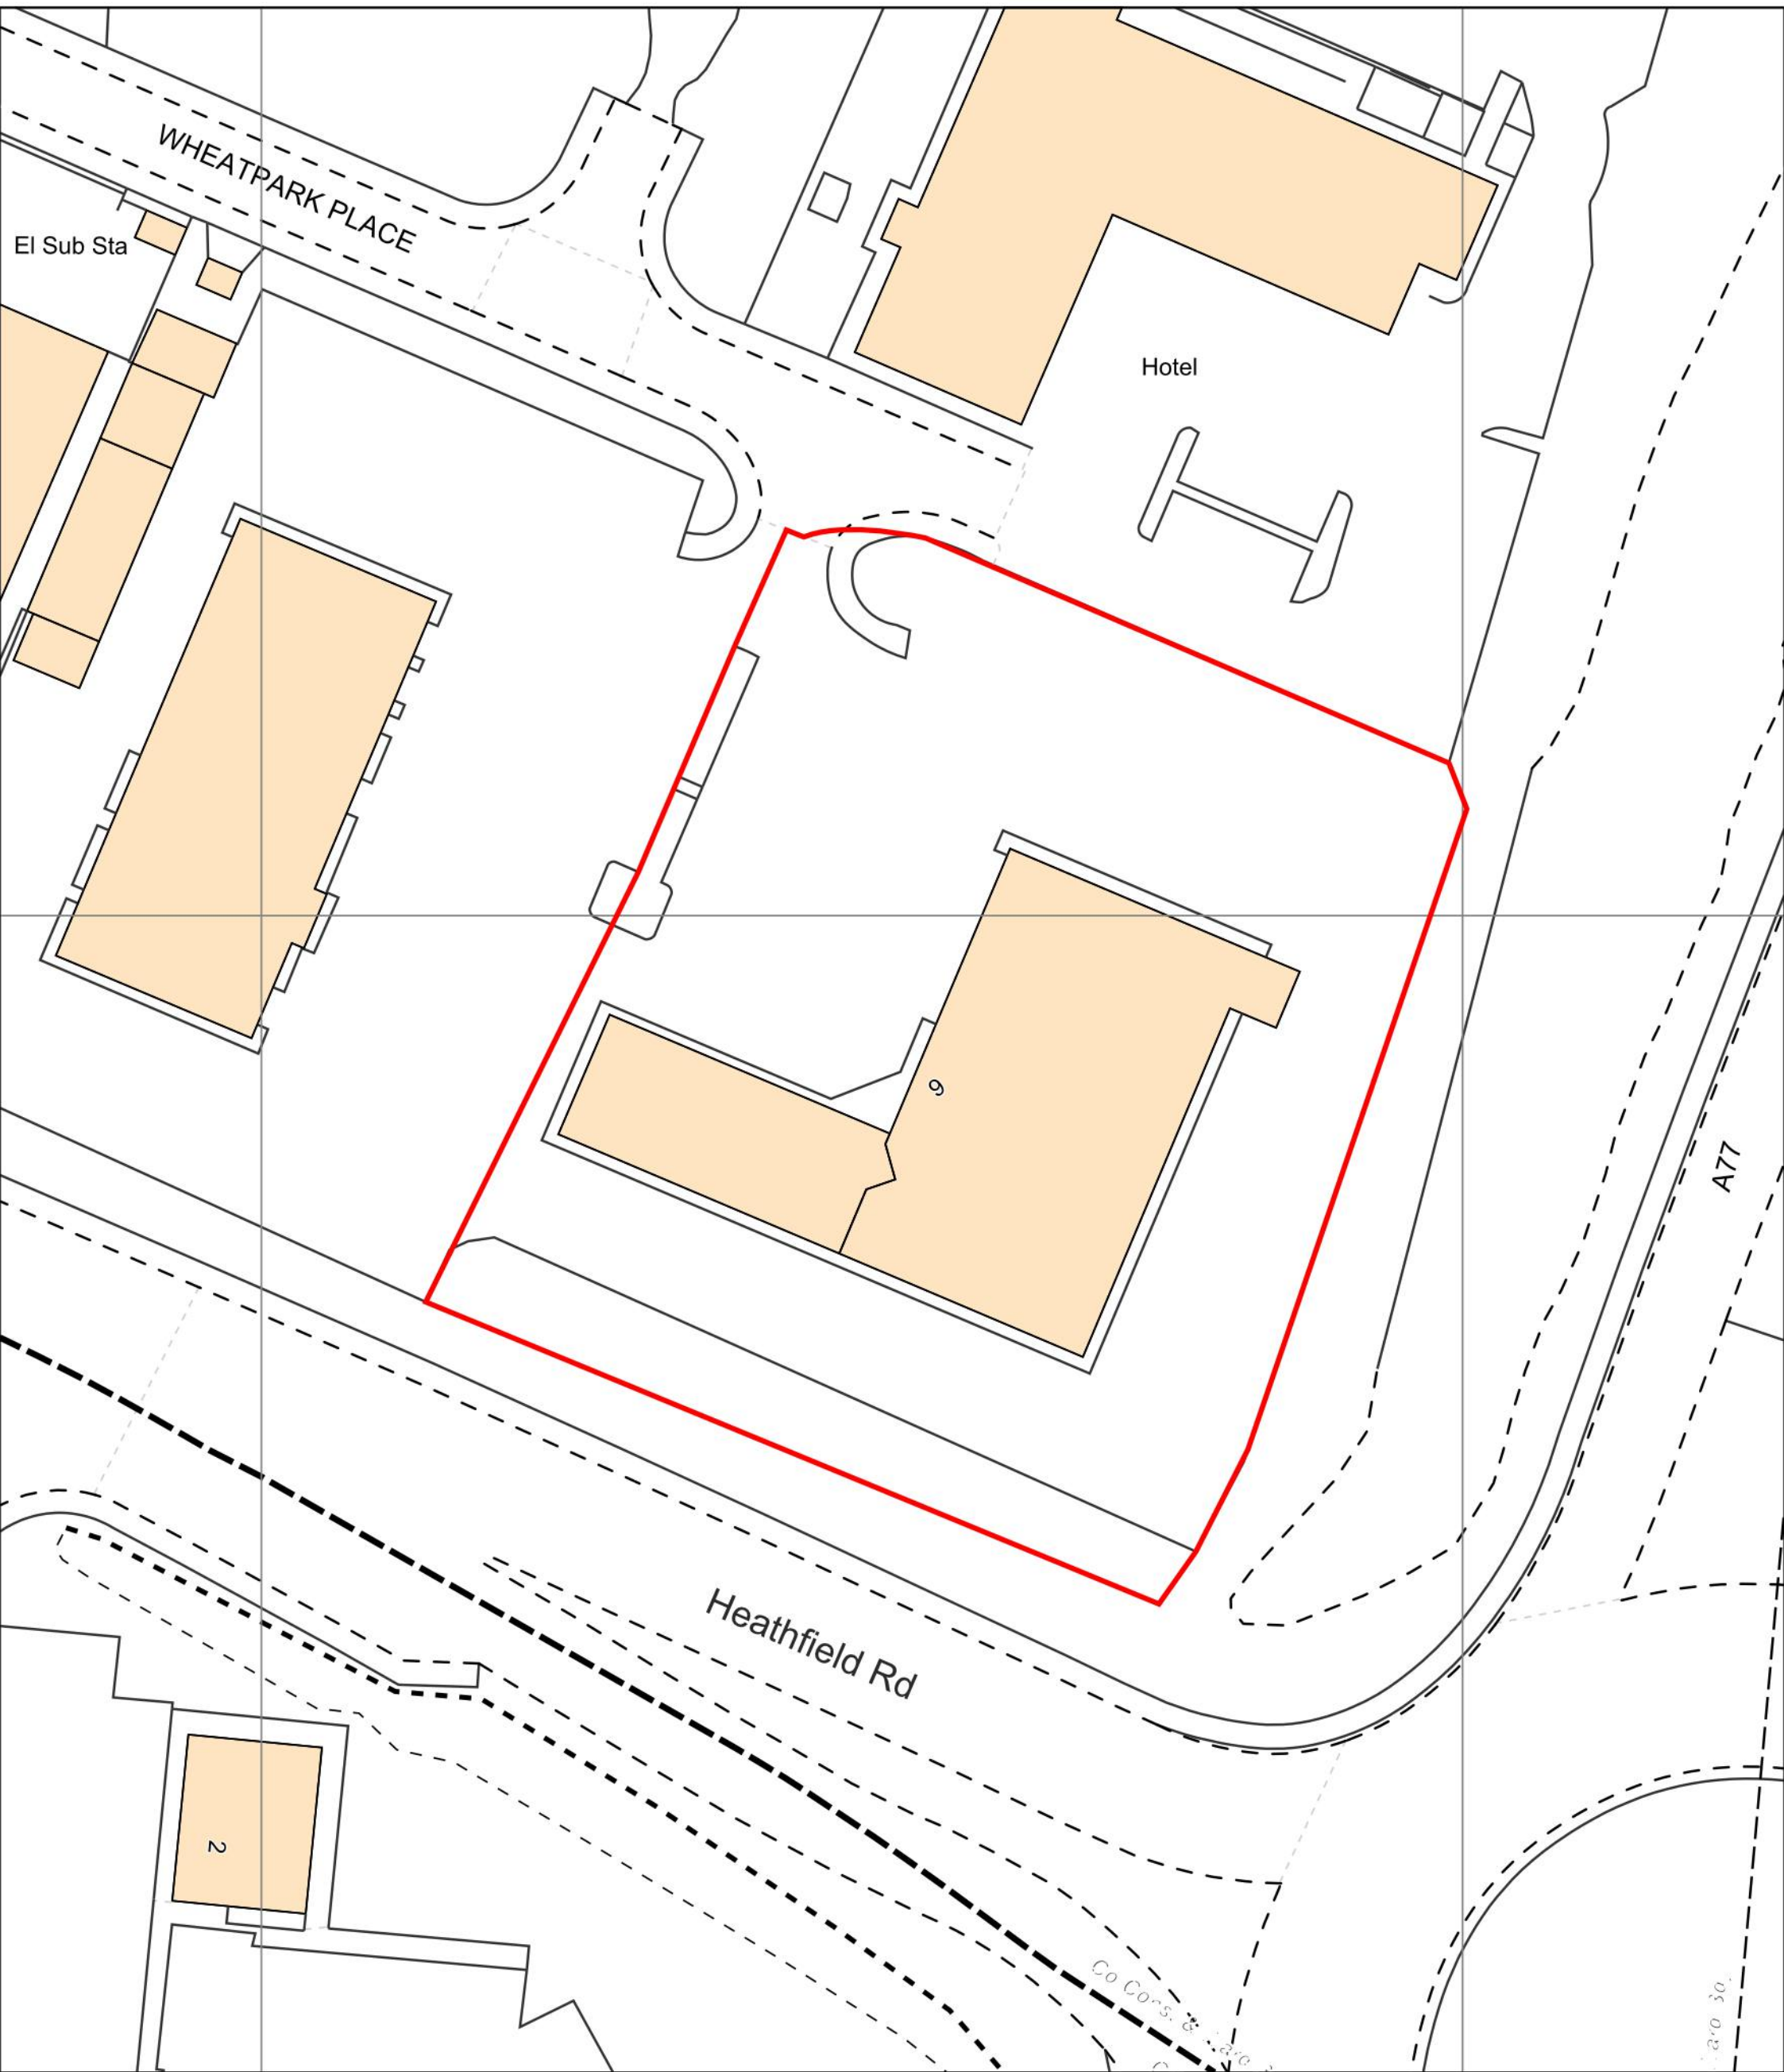

Kia (Arnold Clark) Ayr

Arnold Clark
6 Wheatpark Place
Heathfield Road
Ayr
Ka8 9RT

Friday, March 1, 2024, ID: CM-01152392
www.centremapslive.co.uk

1:500 Scale print at A3, Centre: 236556 E, 623376 N

©Crown Copyright Ordnance Survey. Licence no.
AC0000849896

SIGN SPECIALISTS
sign-specialists.co.uk

Kia (Arnold Clark) Ayr

Arnold Clark
6 Wheatpark Place
Heathfield Road
Ayr
Ka8 9RT

Friday, March 1, 2024, ID: CM-01152392
www.centremapslive.co.uk

1:500 Scale print at A3, Centre: 236556 E, 623376 N