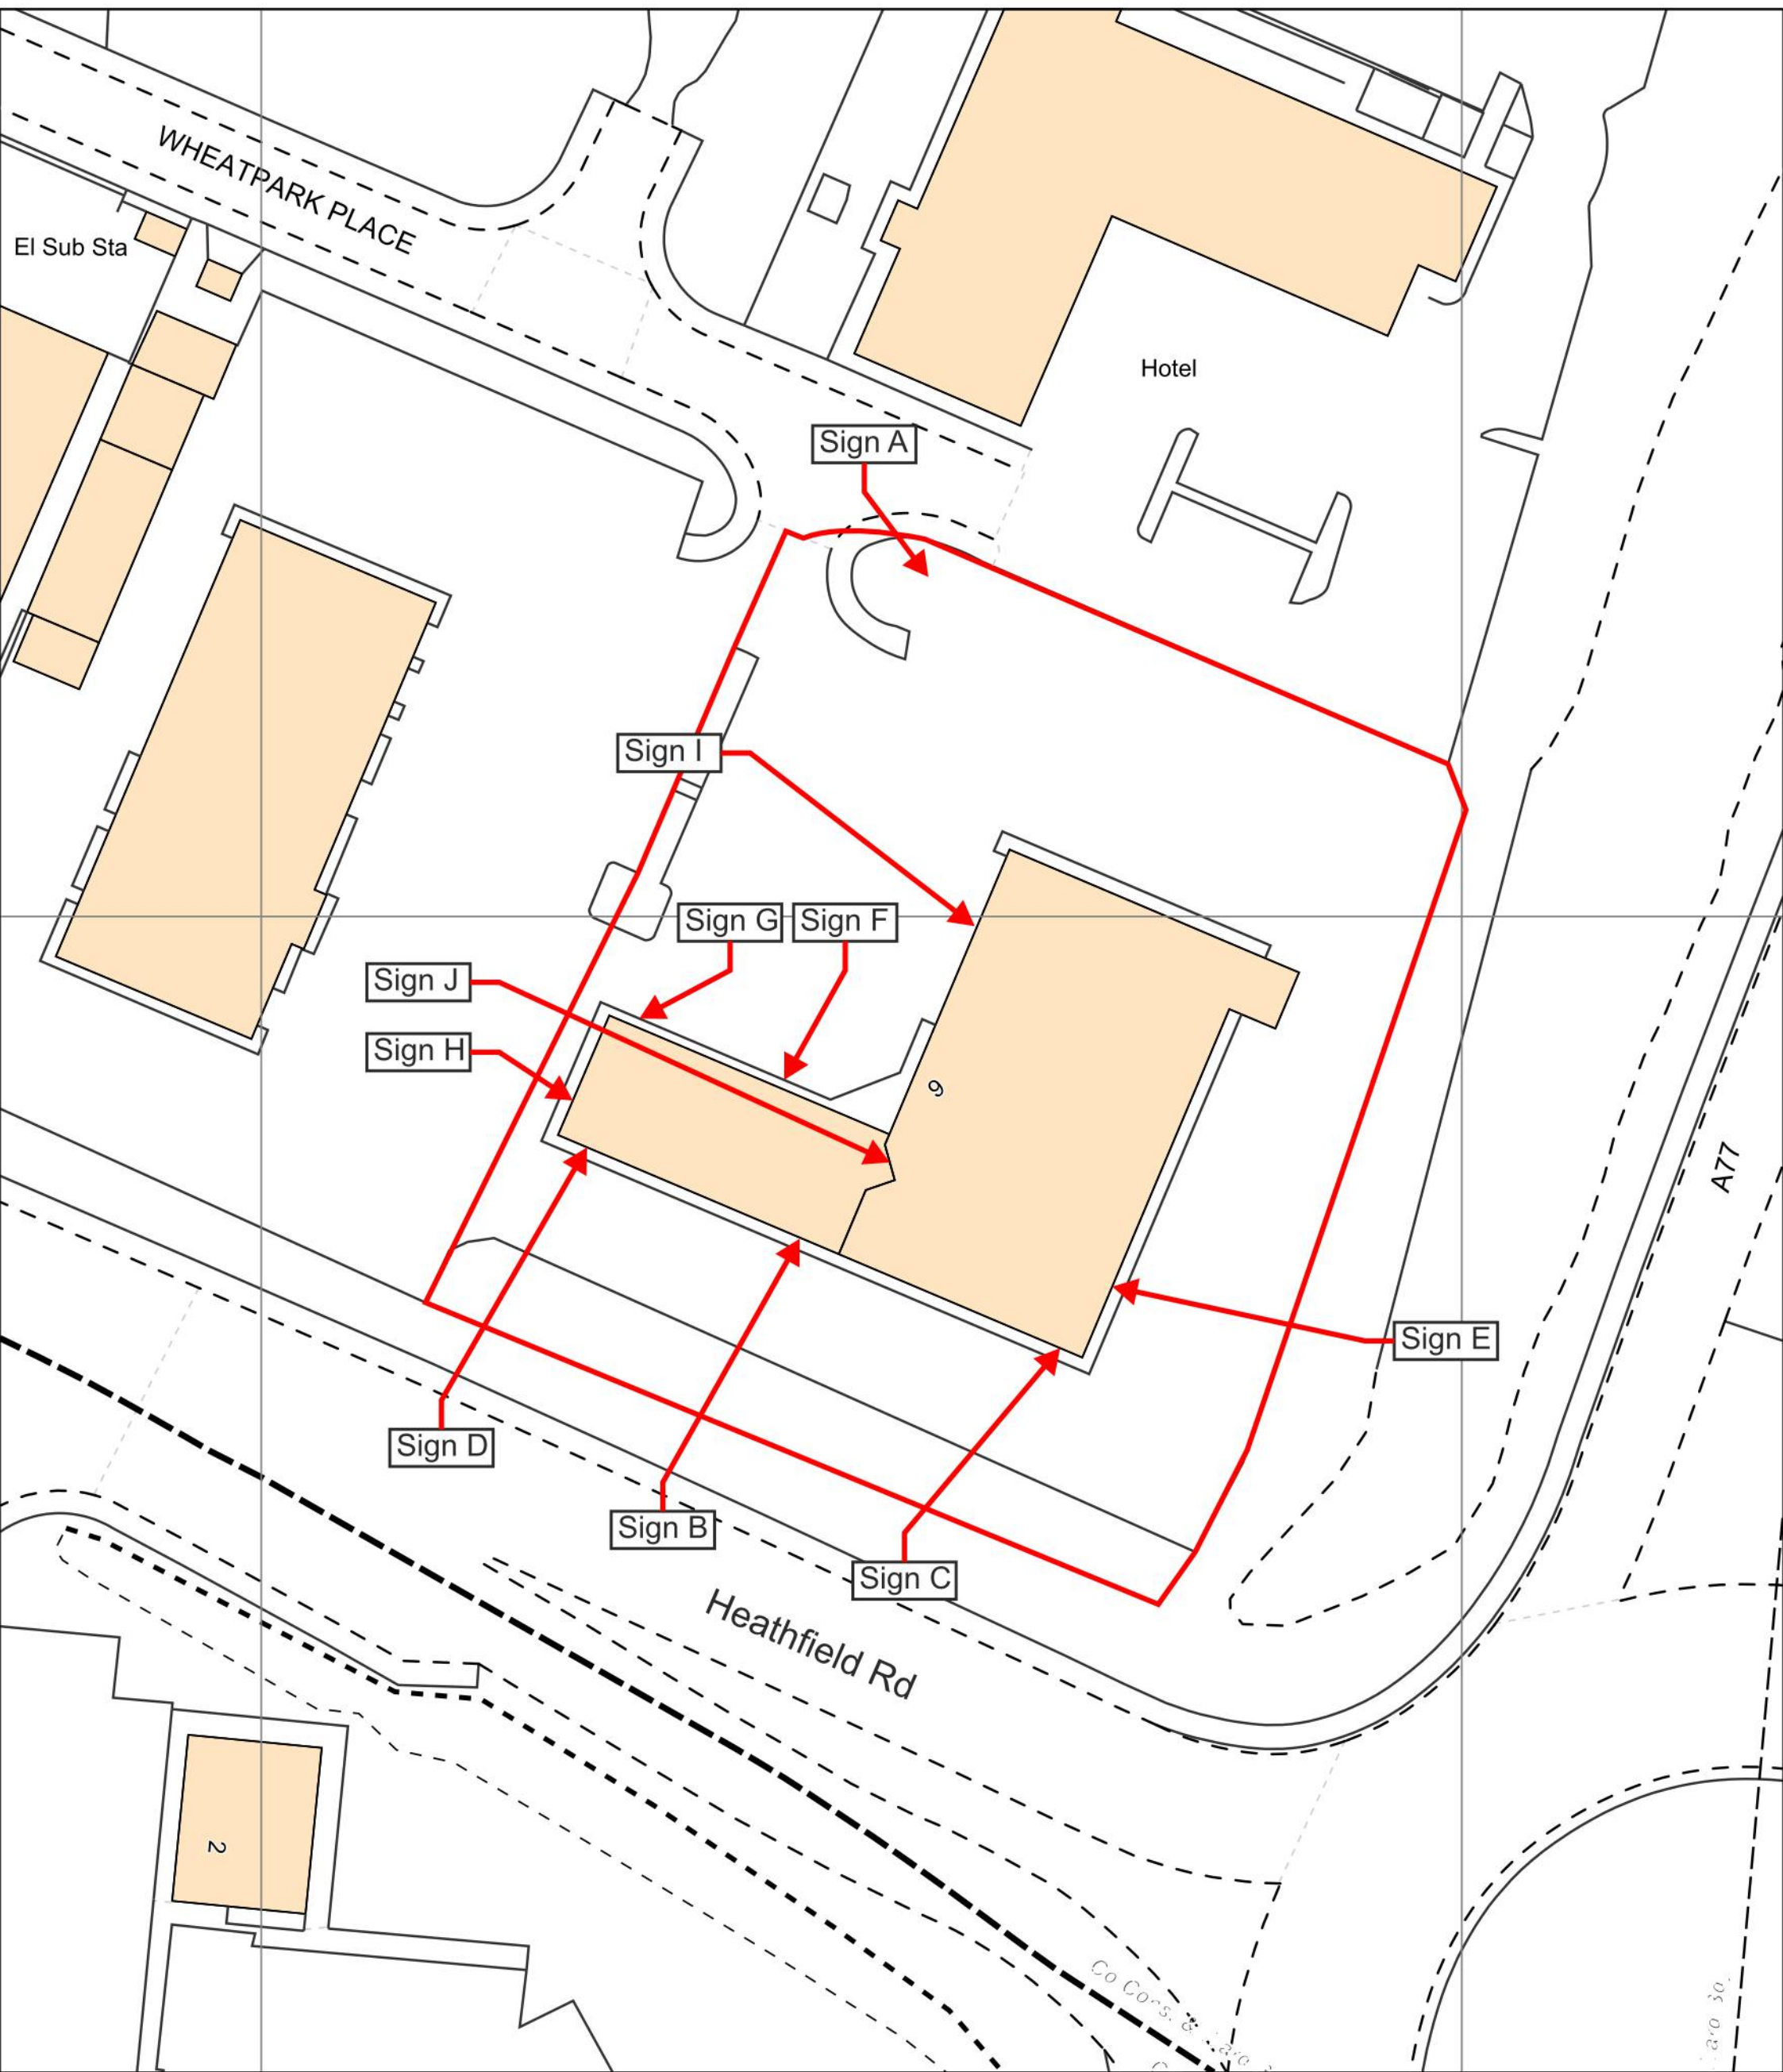

Kia (Arnold Clark) Ayr

Arnold Clark
6 Wheatpark Place
Heathfield Road
Ayr
Ka8 9RT

Friday, March 1, 2024, ID: CM-01152392
www.centremapslive.co.uk

1:500 Scale print at A3, Centre: 236556 E, 623376 N

©Crown Copyright Ordnance Survey. Licence no.
AC0000849896

SIGN SPECIALISTS
sign-specialists.co.uk

Kia (Arnold Clark) Ayr

Arnold Clark
6 Wheatpark Place
Heathfield Road
Ayr
Ka8 9RT

Friday, March 1, 2024, ID: CM-01152392
www.centremapslive.co.uk

1:500 Scale print at A3, Centre: 236556 E, 623376 N

©Crown Copyright Ordnance Survey. Licence no.
AC0000849896

SIGN SPECIALISTS
sign-specialists.co.uk