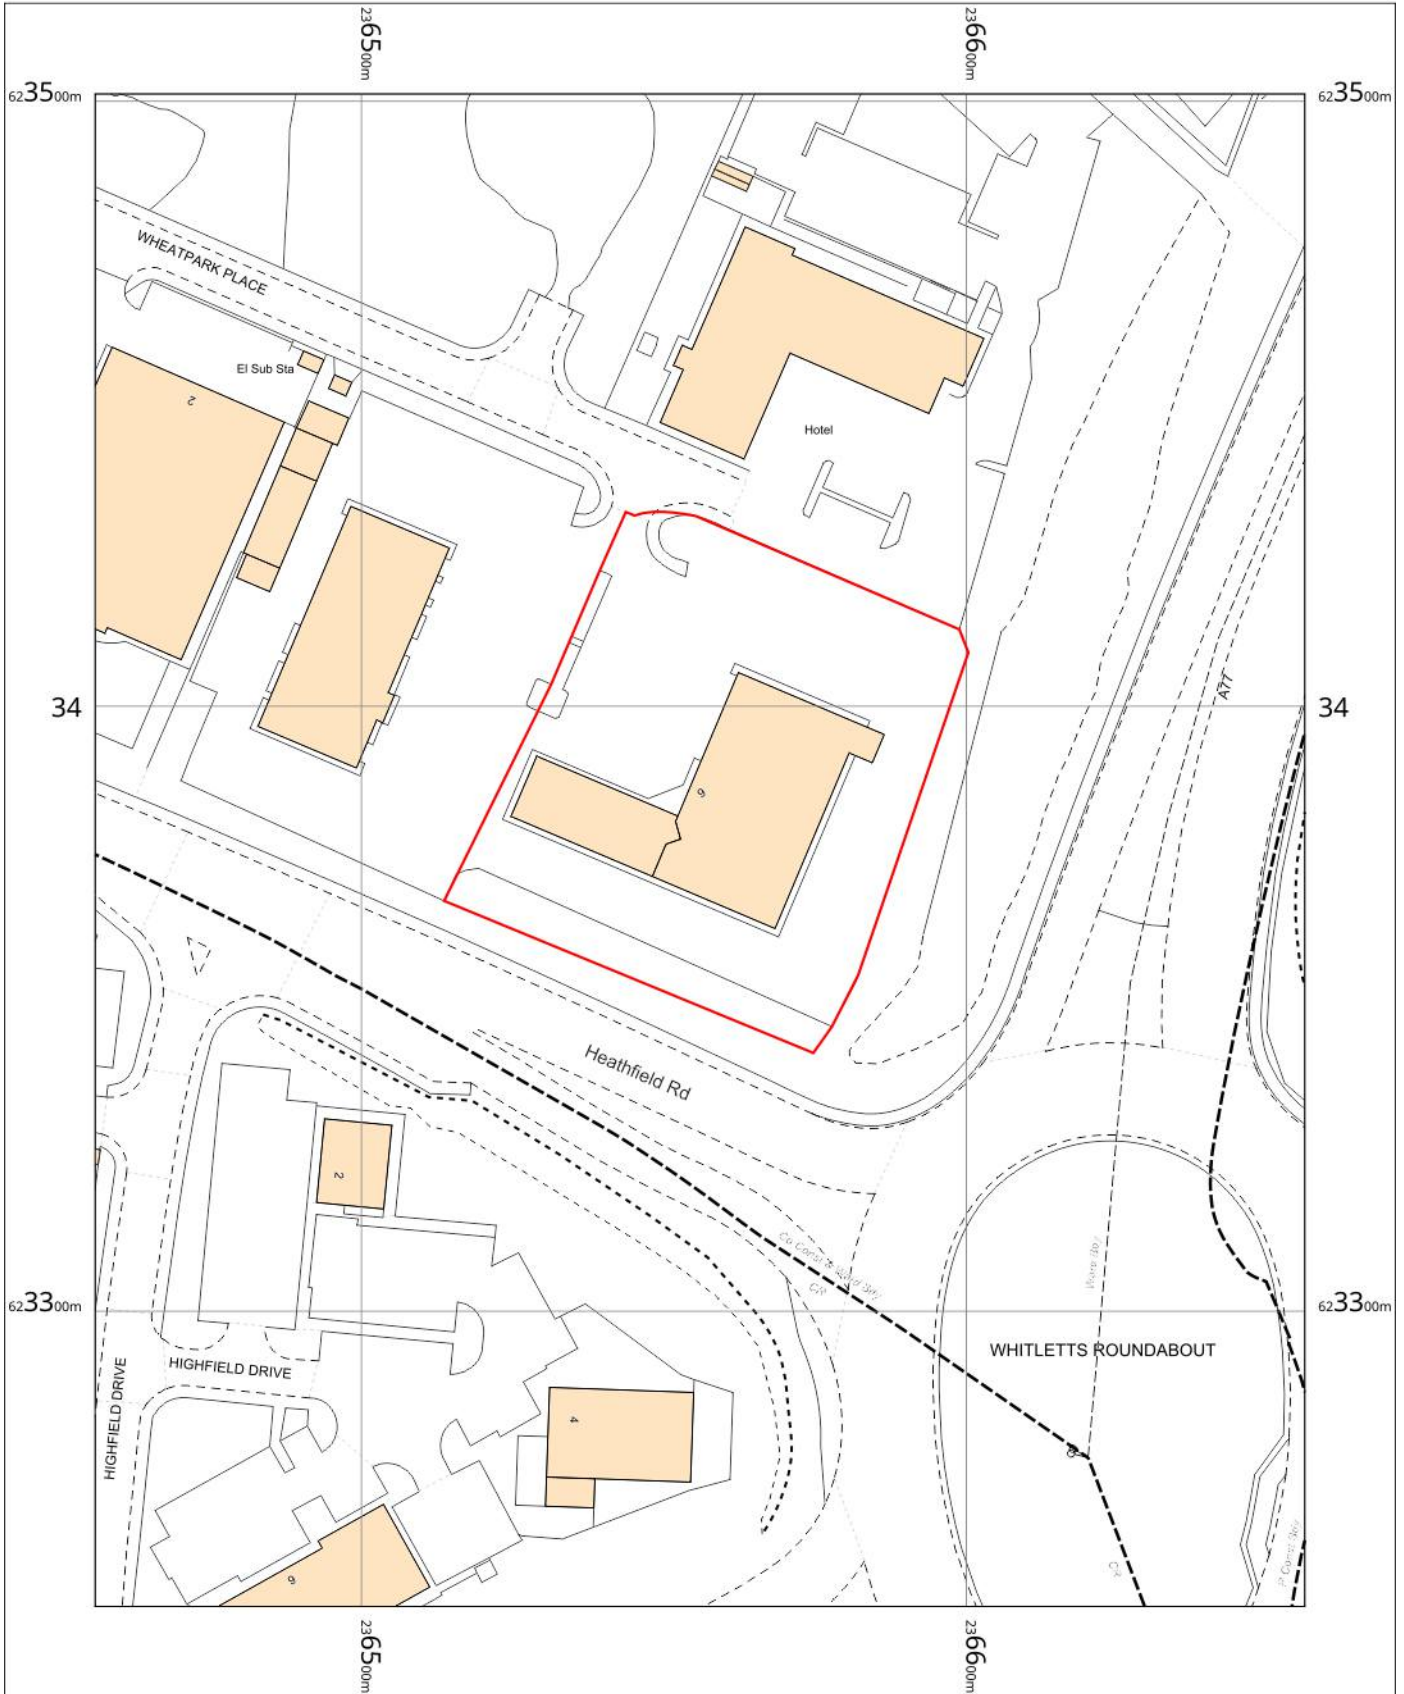

Kia (Arnold Clark) Ayr

Arnold Clark
6 Wheatpark Place
Heathfield Road
Ayr
Ka8 9RT

OS MasterMap 1250/2500/10000 scale
Friday, March 1, 2024, ID: CM-01152392
www.centremapslive.co.uk
1:1250 scale print at A4, Centre: 236556 E, 623376 N
©Crown Copyright Ordnance Survey. Licence no.
AC0000849896

SIGN SPECIALISTS
sign-specialists.co.uk

Kia (Arnold Clark) Ayr

Arnold Clark
6 Wheatpark Place
Heathfield Road
Ayr
Ka8 9RT

OS MasterMap 1250/2500/10000 scale
Friday, March 1, 2024, ID: CM-01152392
www.centremapslive.co.uk

1:1250 scale print at A4, Centre: 236556 E, 623376 N

©Crown Copyright Ordnance Survey. Licence no.
AC0000849896

SIGN SPECIALISTS
sign-specialists.co.uk