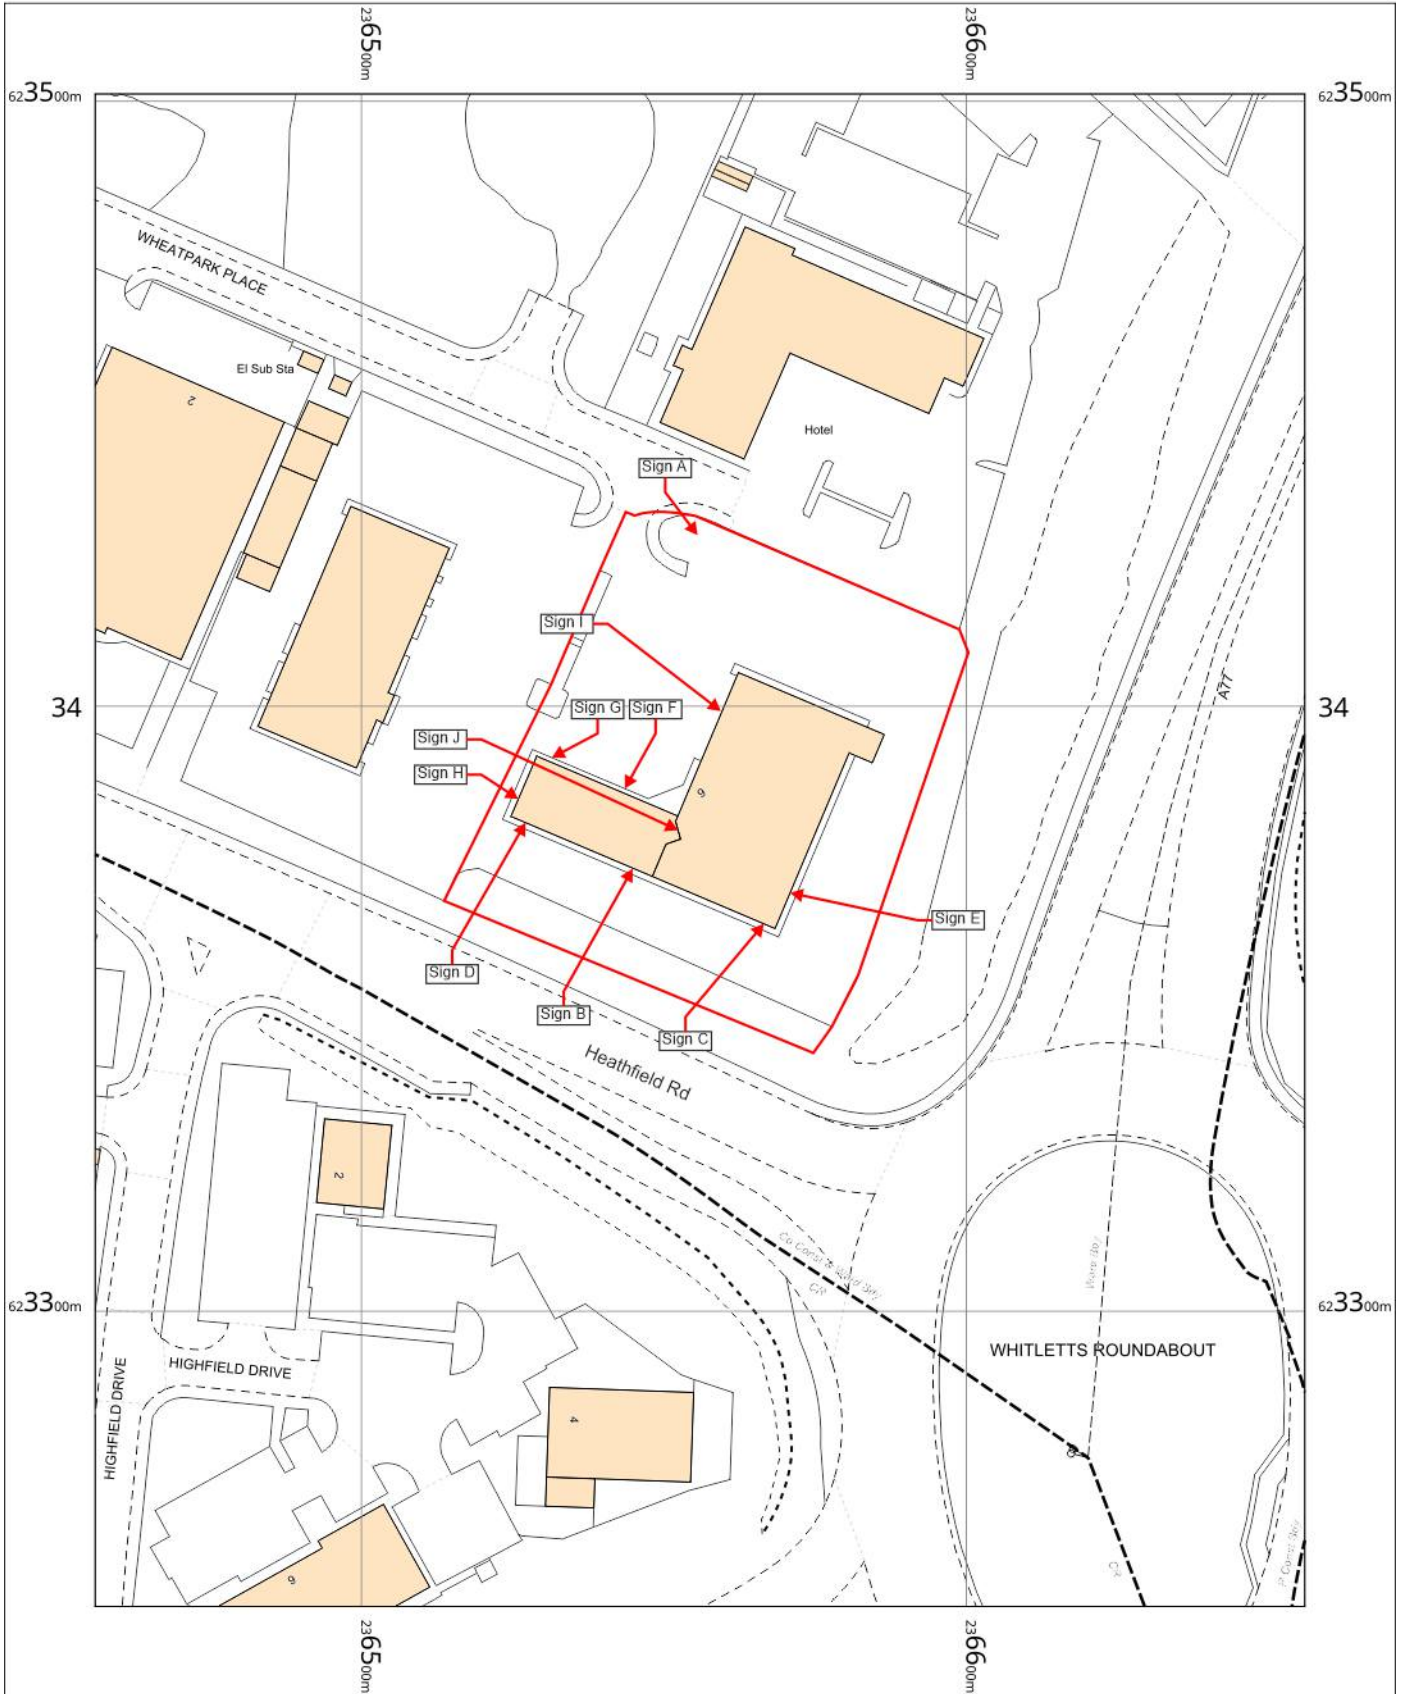

Kia (Arnold Clark) Ayr

Arnold Clark
6 Wheatpark Place
Heathfield Road
Ayr
Ka8 9RT

OS MasterMap 1250/2500/10000 scale
Friday, March 1, 2024, ID: CM-01152392
www.centremapslive.co.uk
1:1250 scale print at A4, Centre: 236556 E, 623376 N
©Crown Copyright Ordnance Survey. Licence no.
AC0000849896

SIGN SPECIALISTS
sign-specialists.co.uk

Kia (Arnold Clark) Ayr

Arnold Clark
6 Wheatpark Place
Heathfield Road
Ayr
Ka8 9RT

OS MasterMap 1250/2500/10000 scale
Friday, March 1, 2024, ID: CM-01152392
www.centremapslive.co.uk

1:1250 scale print at A4, Centre: 236556 E, 623376 N

©Crown Copyright Ordnance Survey. Licence no.
AC0000849896

SIGN SPECIALISTS
sign-specialists.co.uk