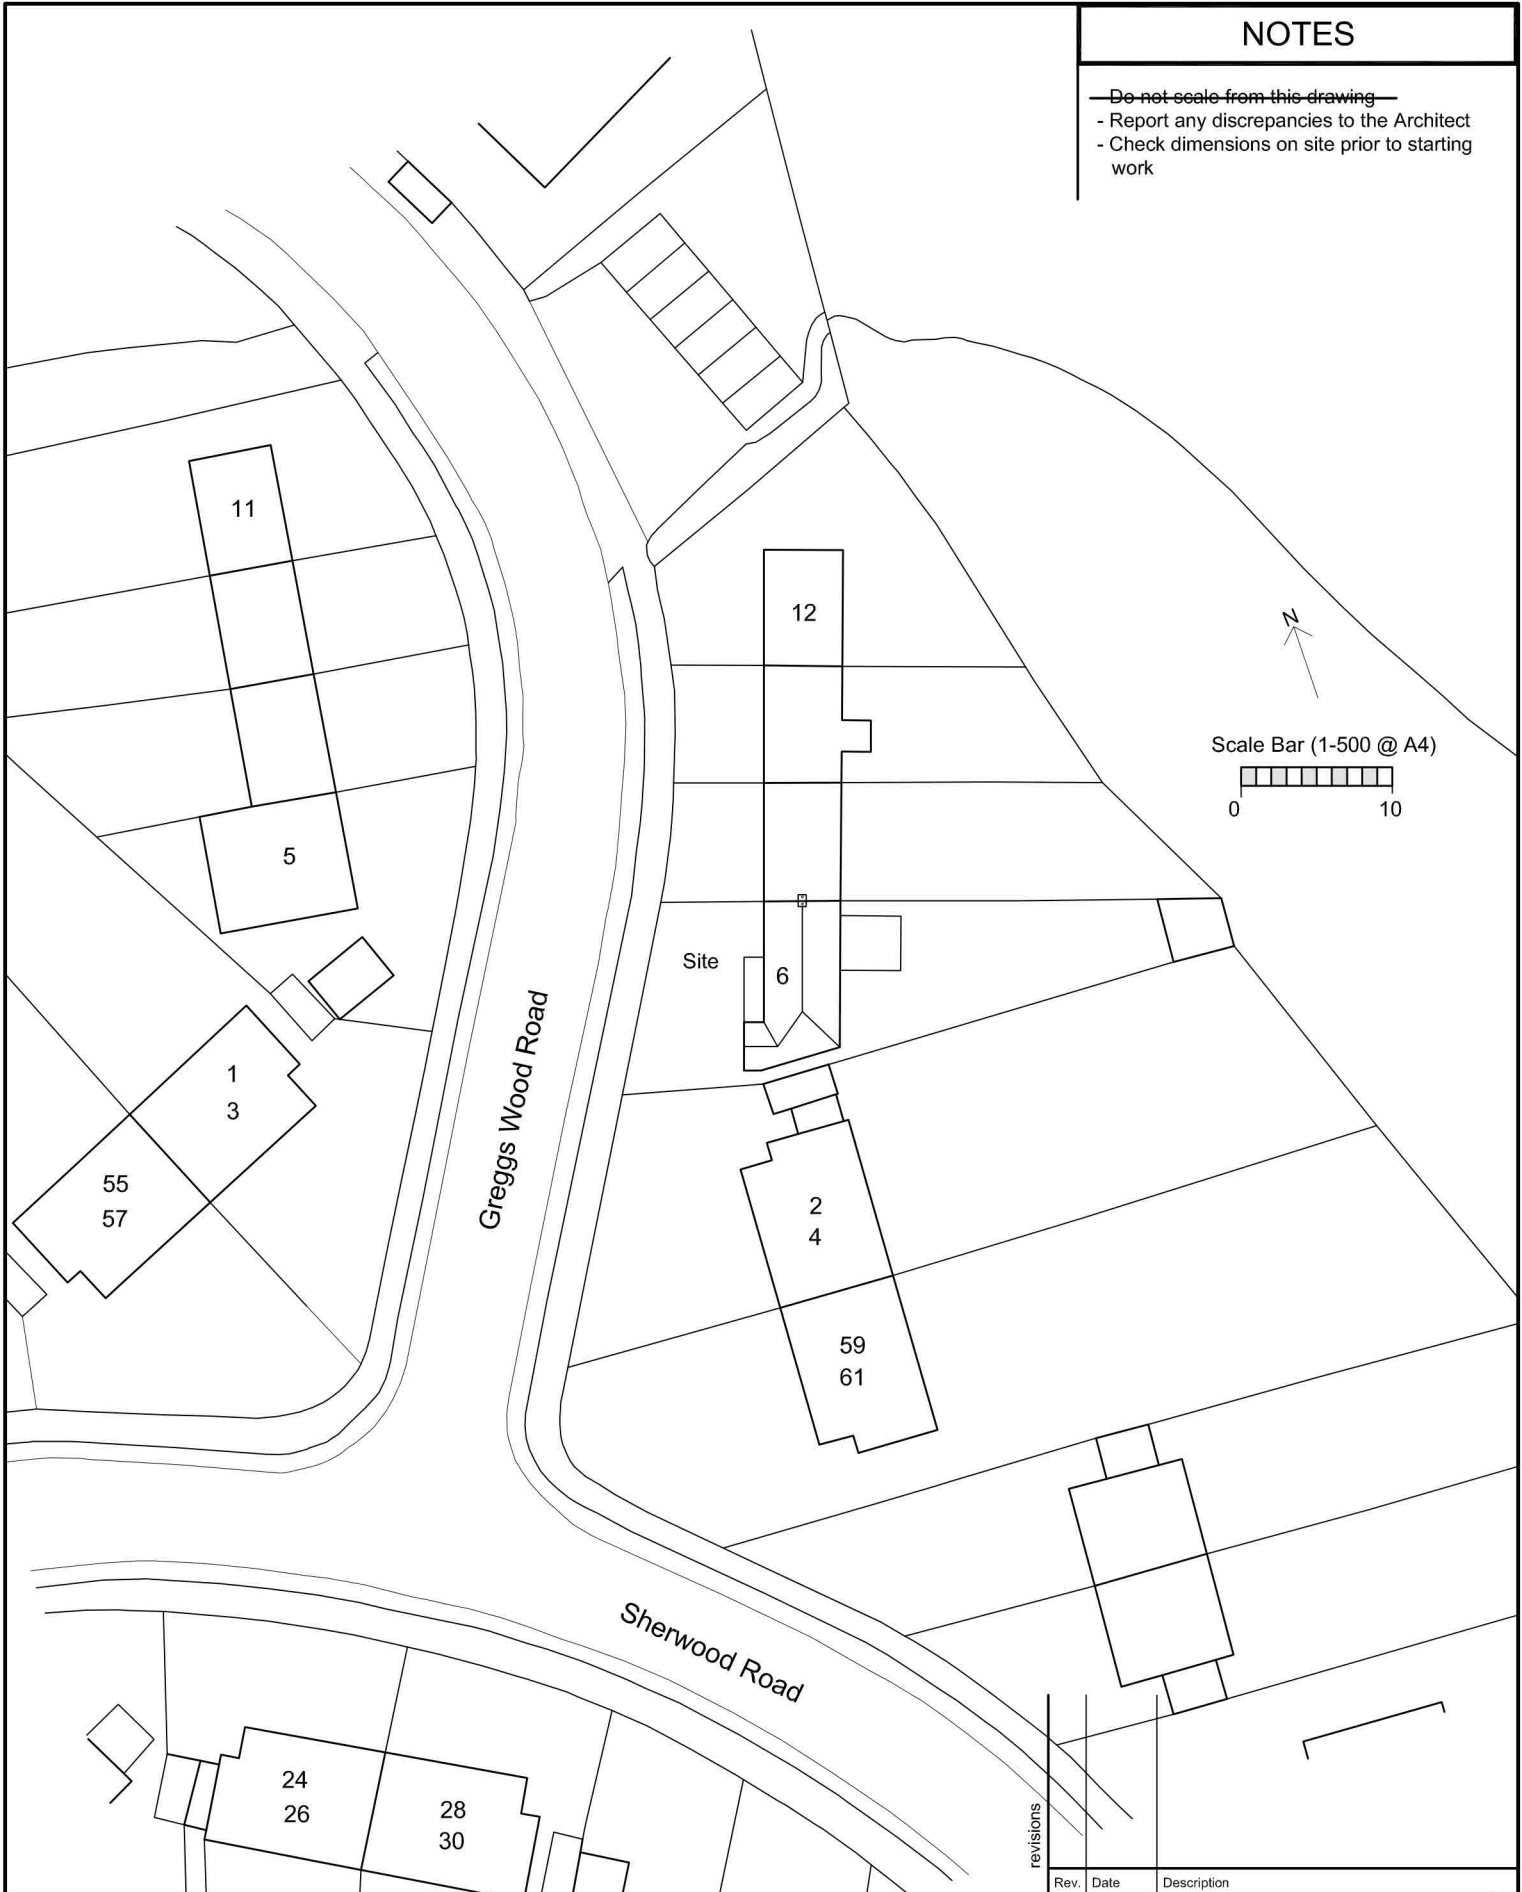

NOTES

- Do not scale from this drawing -
- Report any discrepancies to the Architect
- Check dimensions on site prior to starting work

revisions

Rev.	Date	Description

Job Title:

Motorbike Garage Extension
6 Greggs Wood Road
Tunbridge Wells
Kent
TN2 3JL

RDM Architects

Hunters, Langton Road
Langton Green, Tunbridge Wells
Kent TN3 0BA

rdmarchitects1@gmail.com

Date:

Mrch 24

Drawn By:

RDM

Scale:

1/500 @ A4

Drawing Title:

Existing Site Plan

Drawing Number:

DM/2

Rev.: