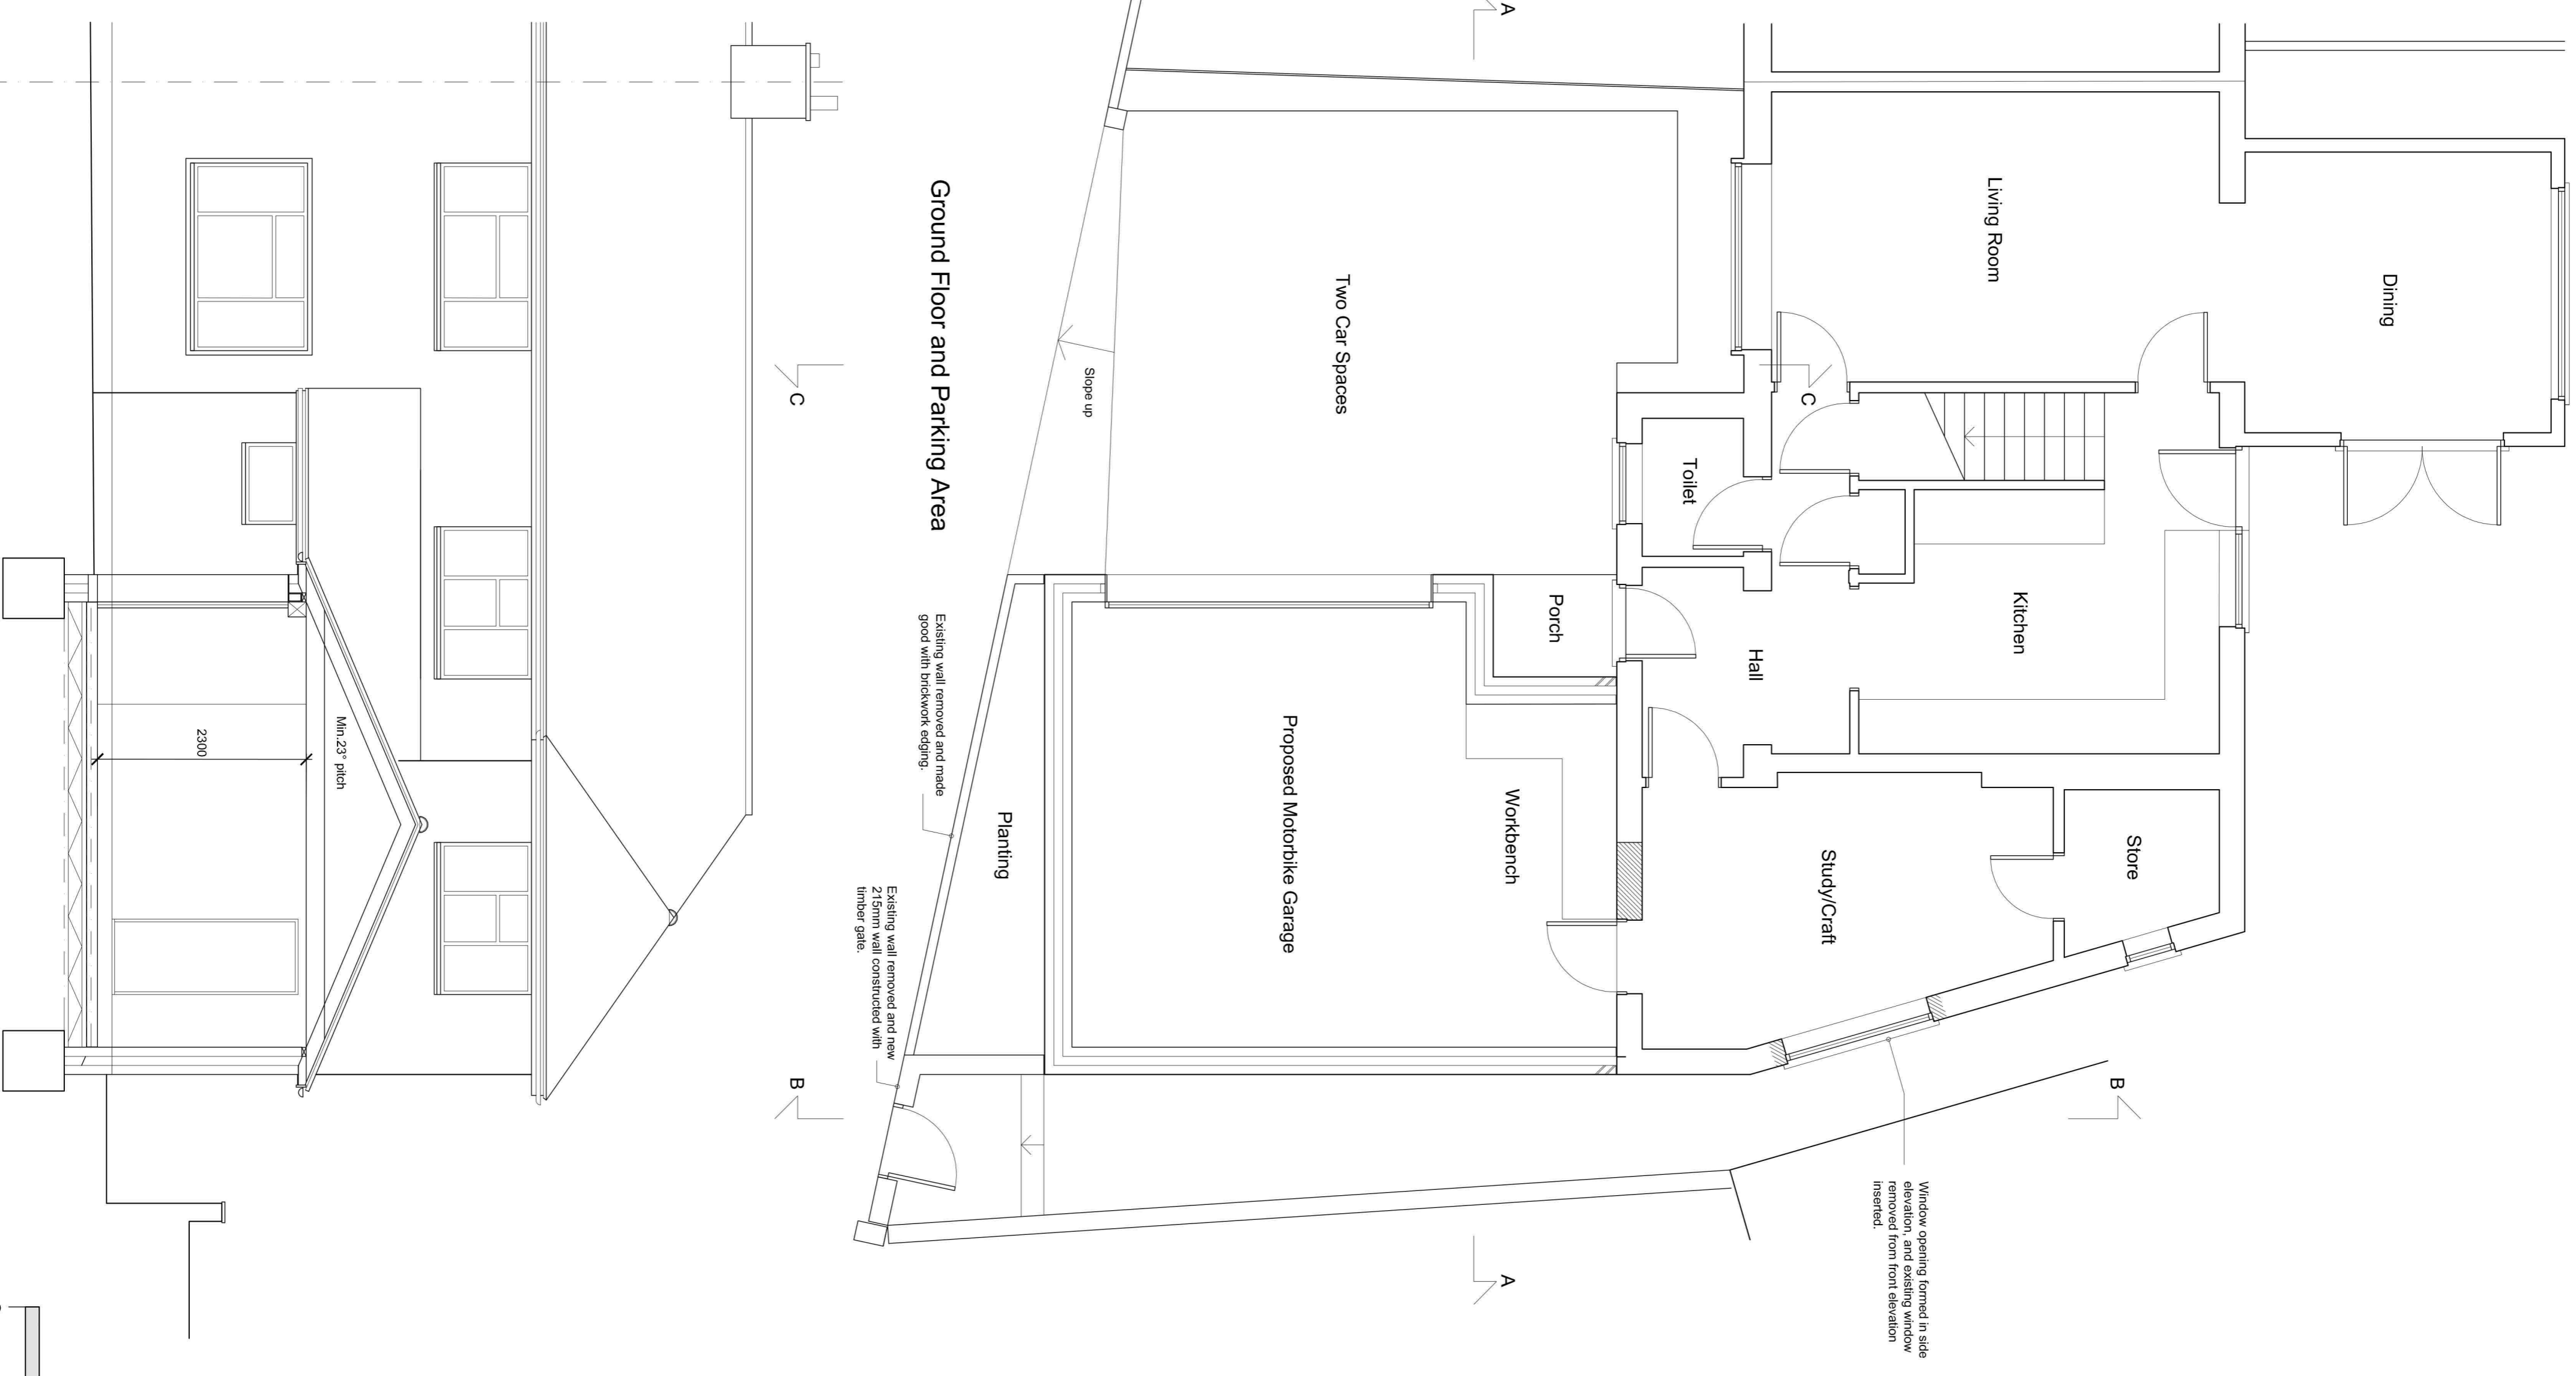

NOTES

- Do not scale from this drawing-
- Report any discrepancies to the Architect
- Check dimensions on site prior to starting work

Front Elevation and Proposed Motorbike Store Section AA

revisions

Rev.	Date	Description

Drawing Title:
Proposed Floor Plan, Front Elevation, Part Side Elevations, Site Sections and Garage Section.

Scale:
 1:50 @ A1
 1:100 @ A3

Drawn By:
RDM

Date:
March 24

Drawing Number:
DM / 5

Rev.: