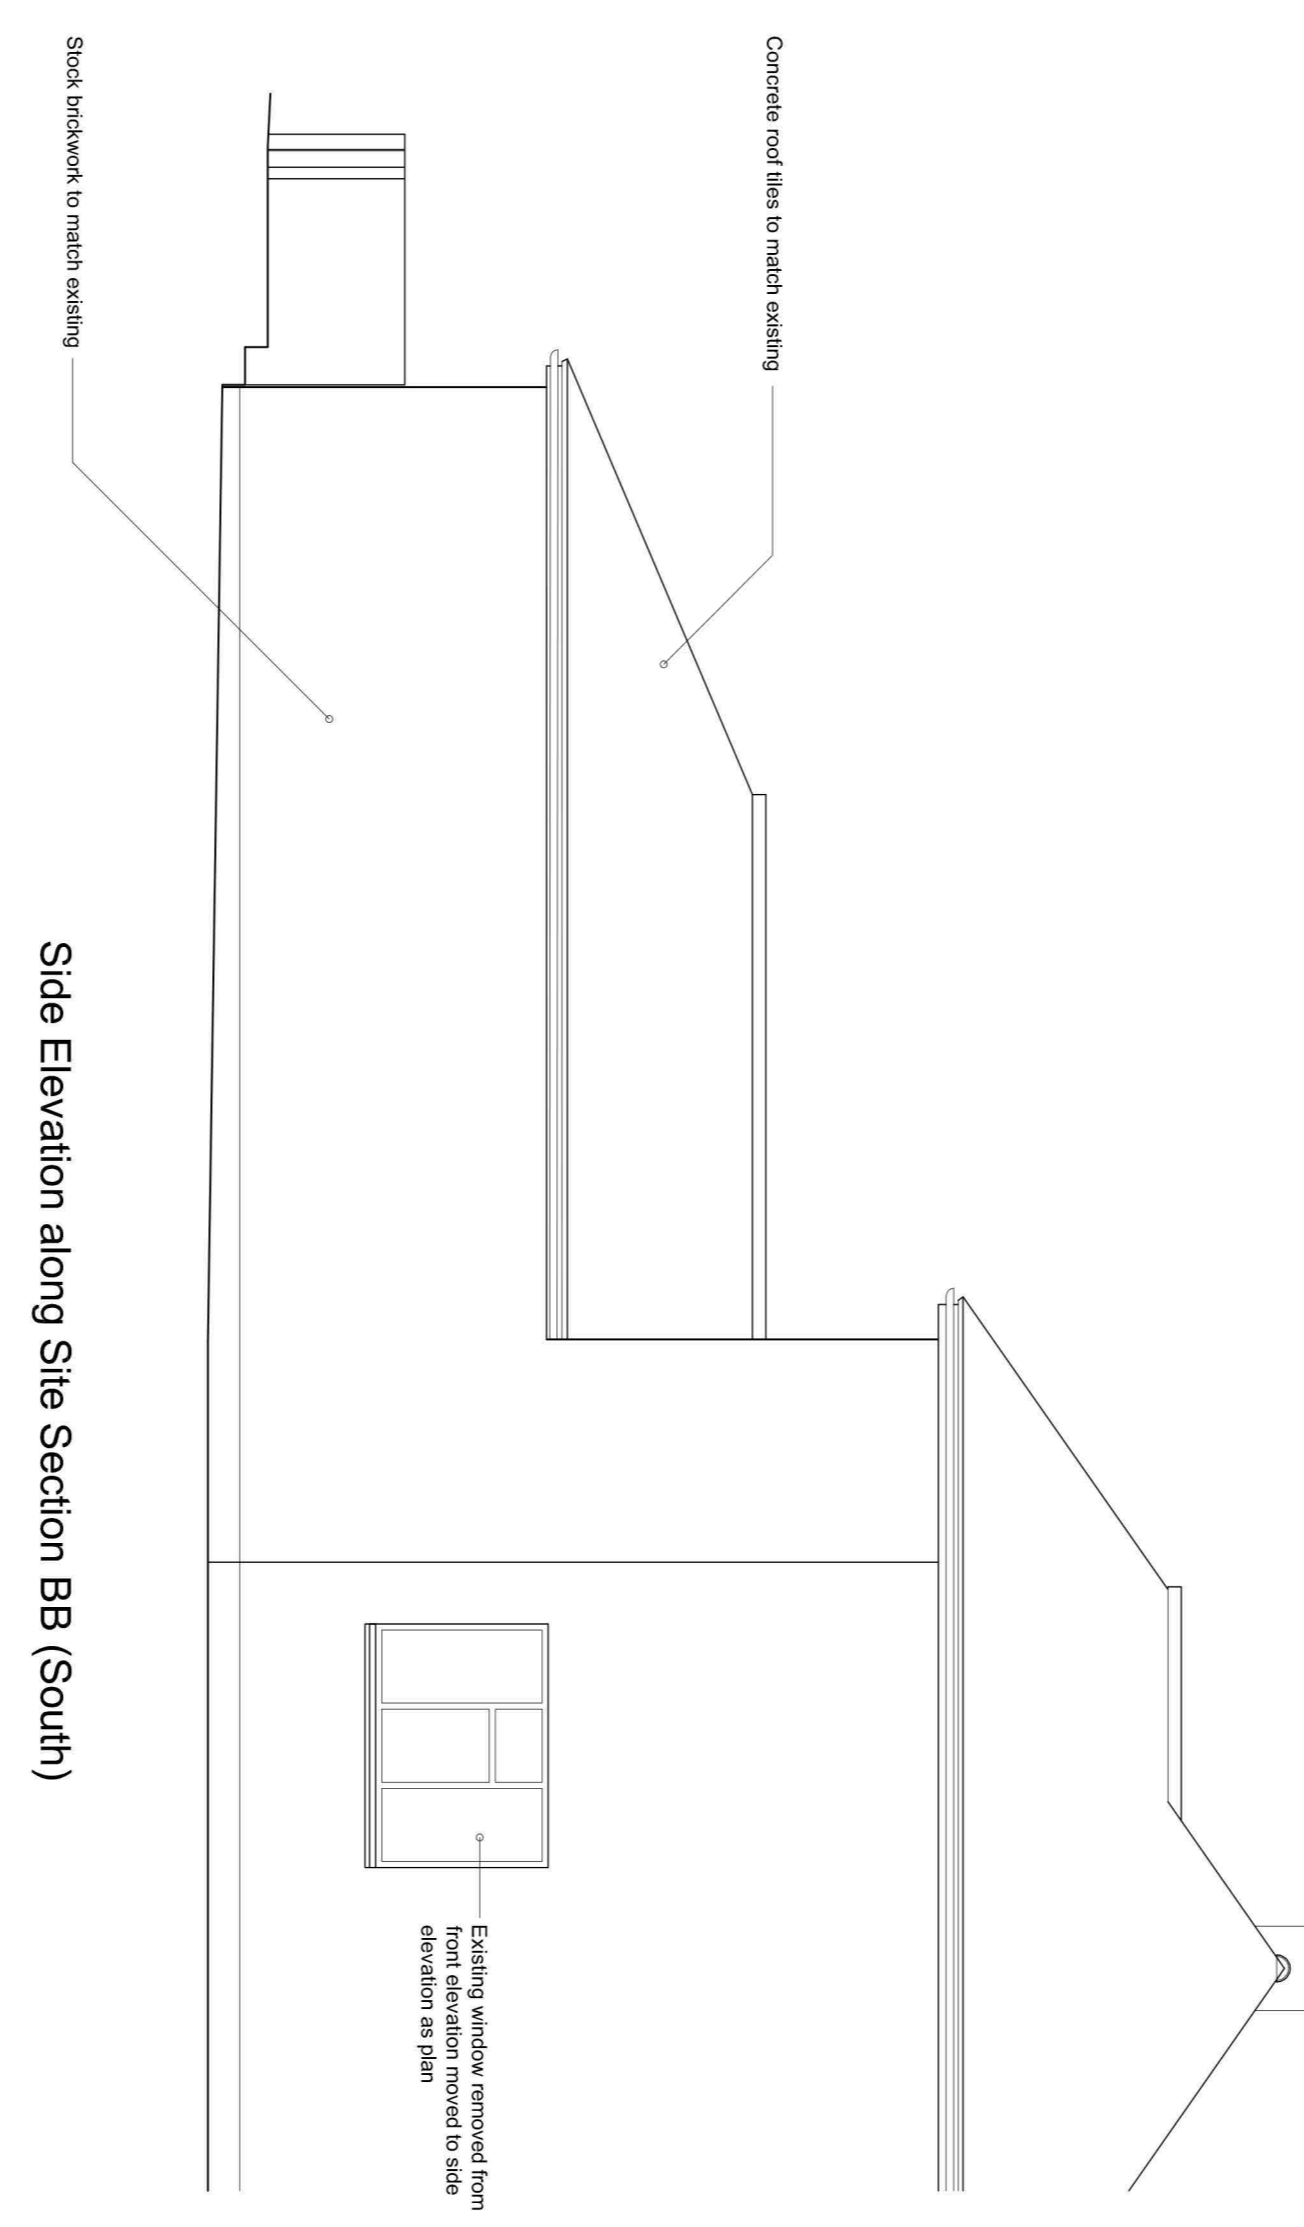

NOTES

- Do not scale from this drawing-
- Report any discrepancies to the Architect
- Check dimensions on site prior to starting work

Front Elevation and Proposed Motorbike Store Section AA

revisions

Rev.	Date	Description

Drawing Title:
Proposed Floor Plan, Front Elevation, Part Side Elevations, Site Sections and Garage Section.

Scale:
 1:50 @ A1
 1:100 @ A3

Drawn By:
RDM

Date:
March 24

Drawing Number:
DM / 5

Rev.: