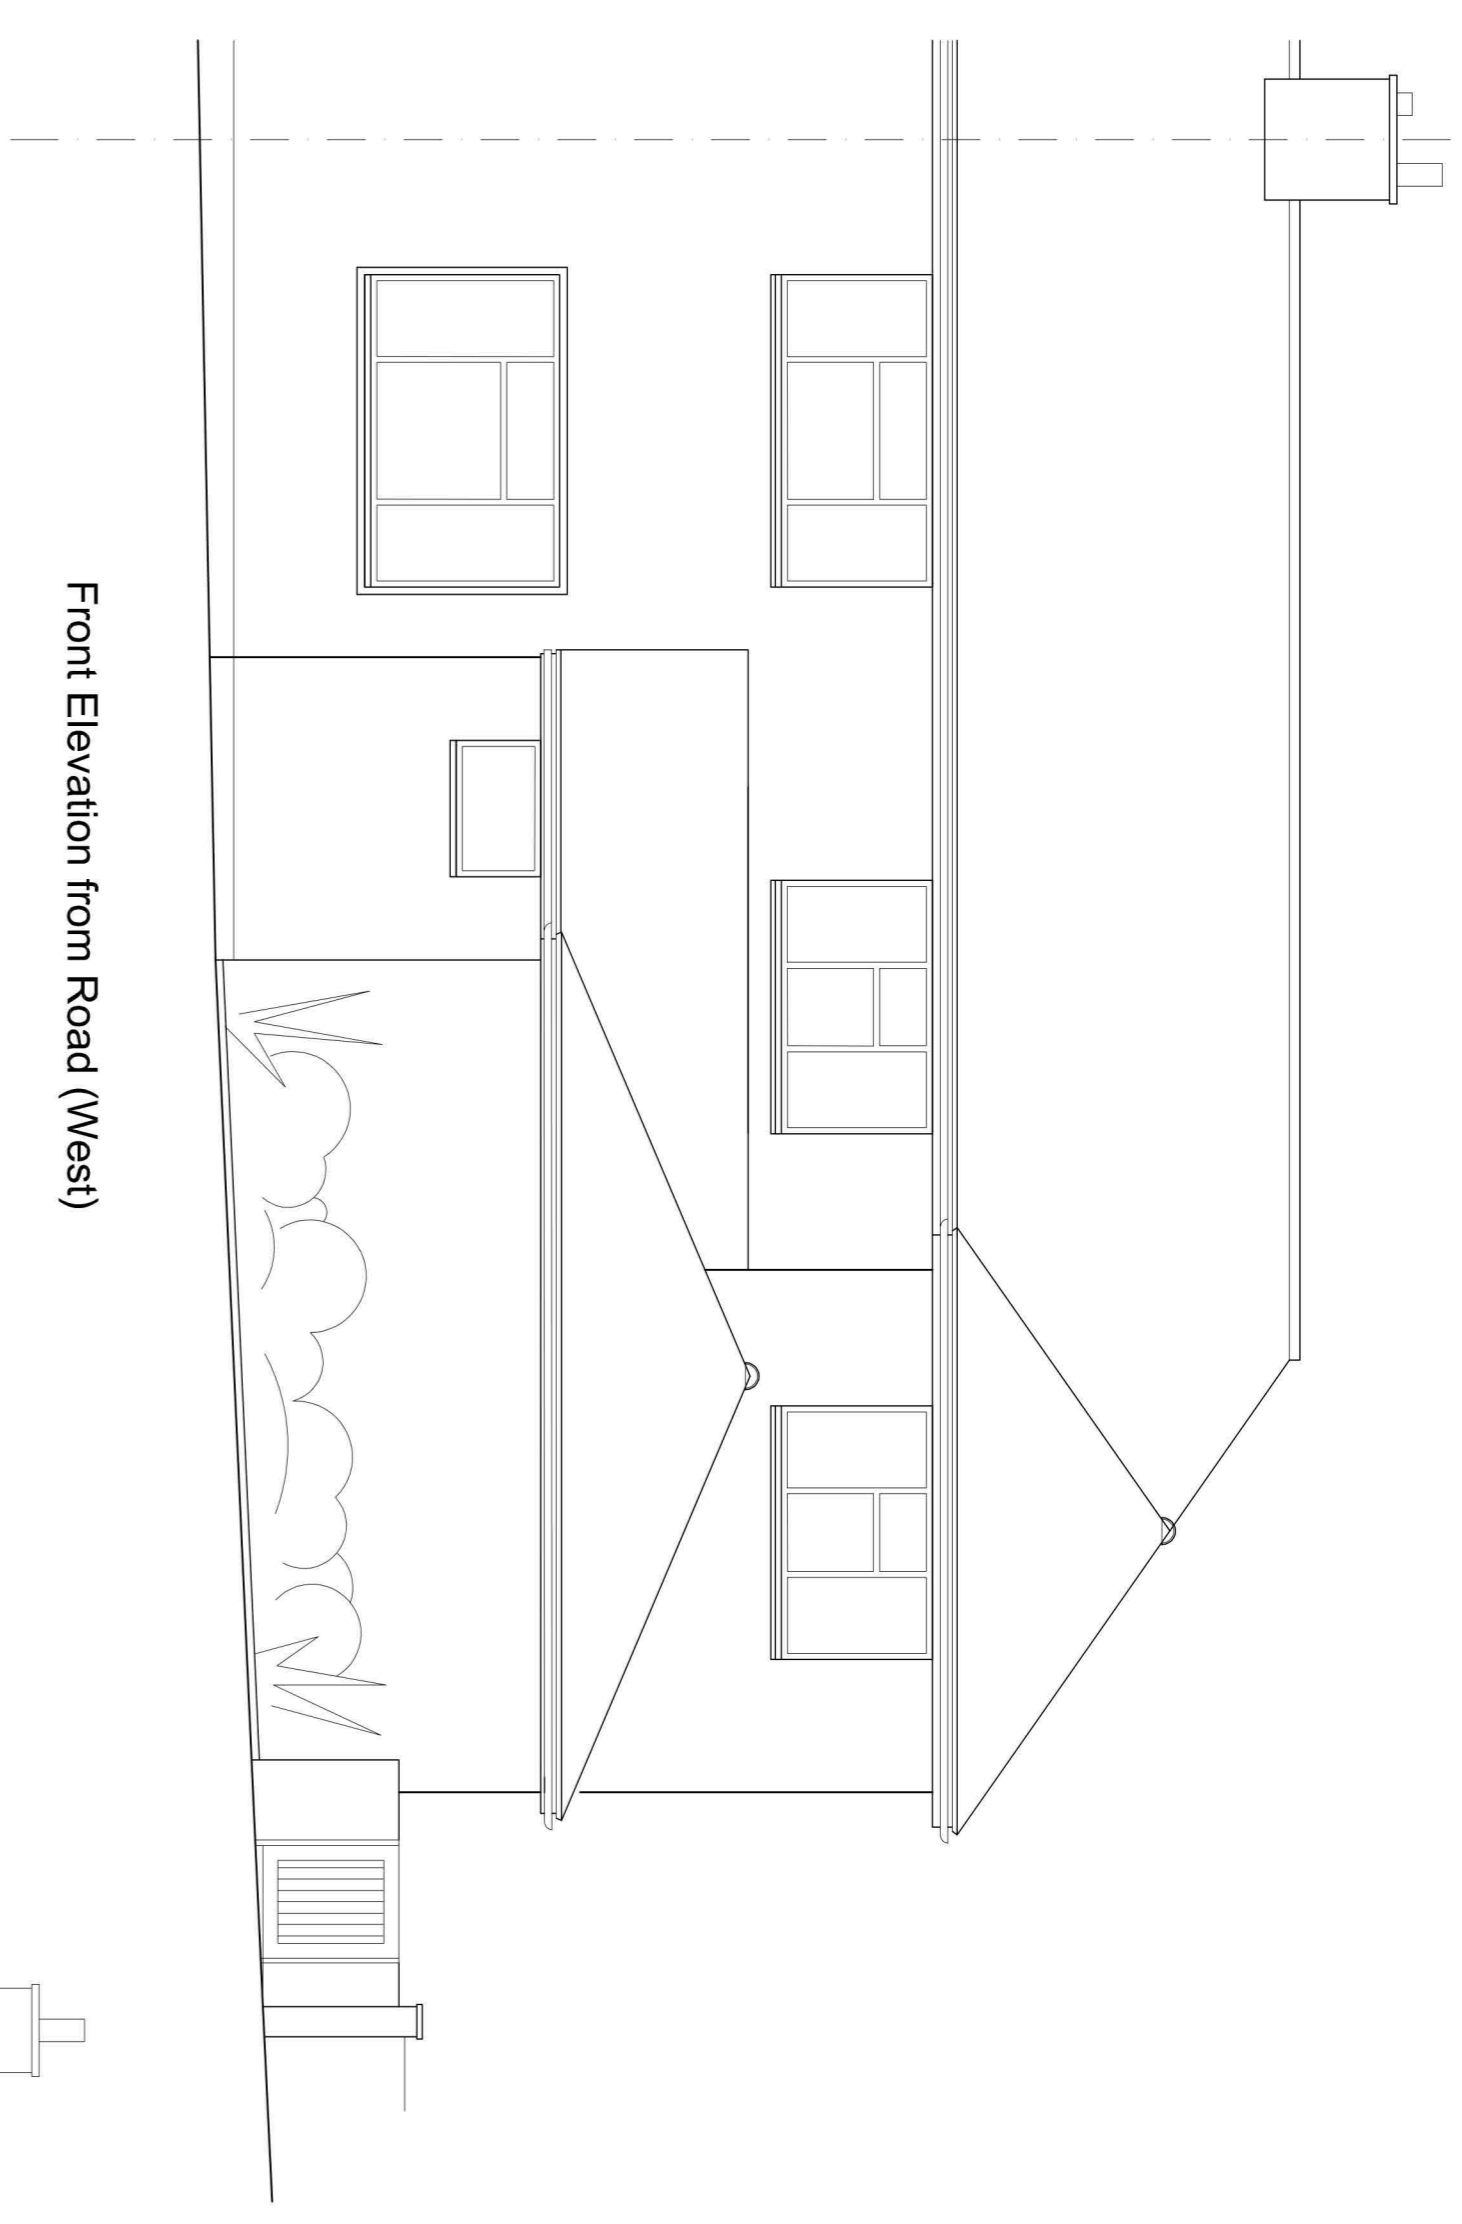

NOTES

- Do not scale from this drawing-
- Report any discrepancies to the Architect
- Check dimensions on site prior to starting work

Front Elevation and Proposed Motorbike Store Section AA

revisions

Rev.	Date	Description

Drawing Title:
Proposed Floor Plan, Front Elevation, Part Side Elevations, Site Sections and Garage Section.

Scale:
 1:50 @ A1
 1:100 @ A3

Drawn By:
RDM

Date:
March 24

Drawing Number:
DM / 5

Rev.: