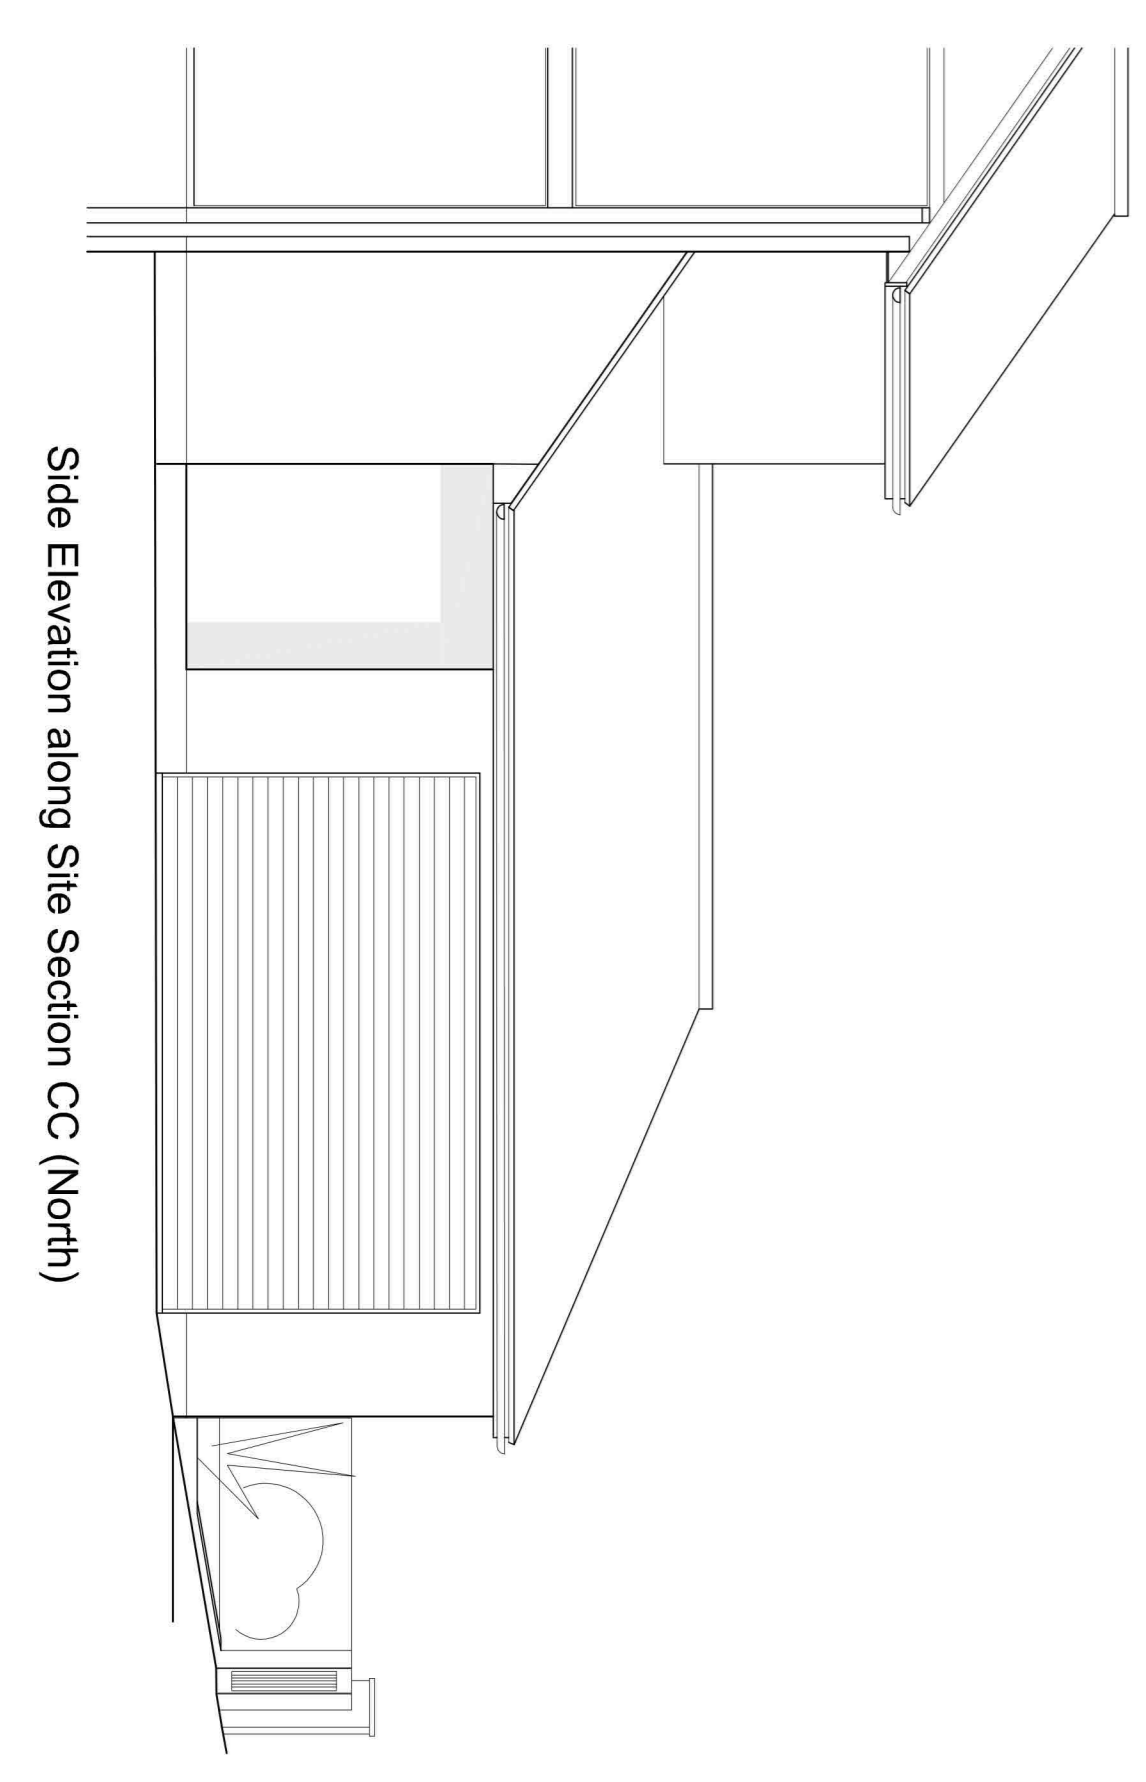

NOTES

- Do not scale from this drawing-
- Report any discrepancies to the Architect
- Check dimensions on site prior to starting work

Front Elevation and Proposed Motorbike Store Section AA

revisions

Rev.	Date	Description

Drawing Title:
Proposed Floor Plan, Front Elevation, Part Side Elevations, Site Sections and Garage Section.

Scale:
 1:50 @ A1
 1:100 @ A3

Drawn By:
RDM

Date:
March 24

Drawing Number:
DM / 5

Rev.: