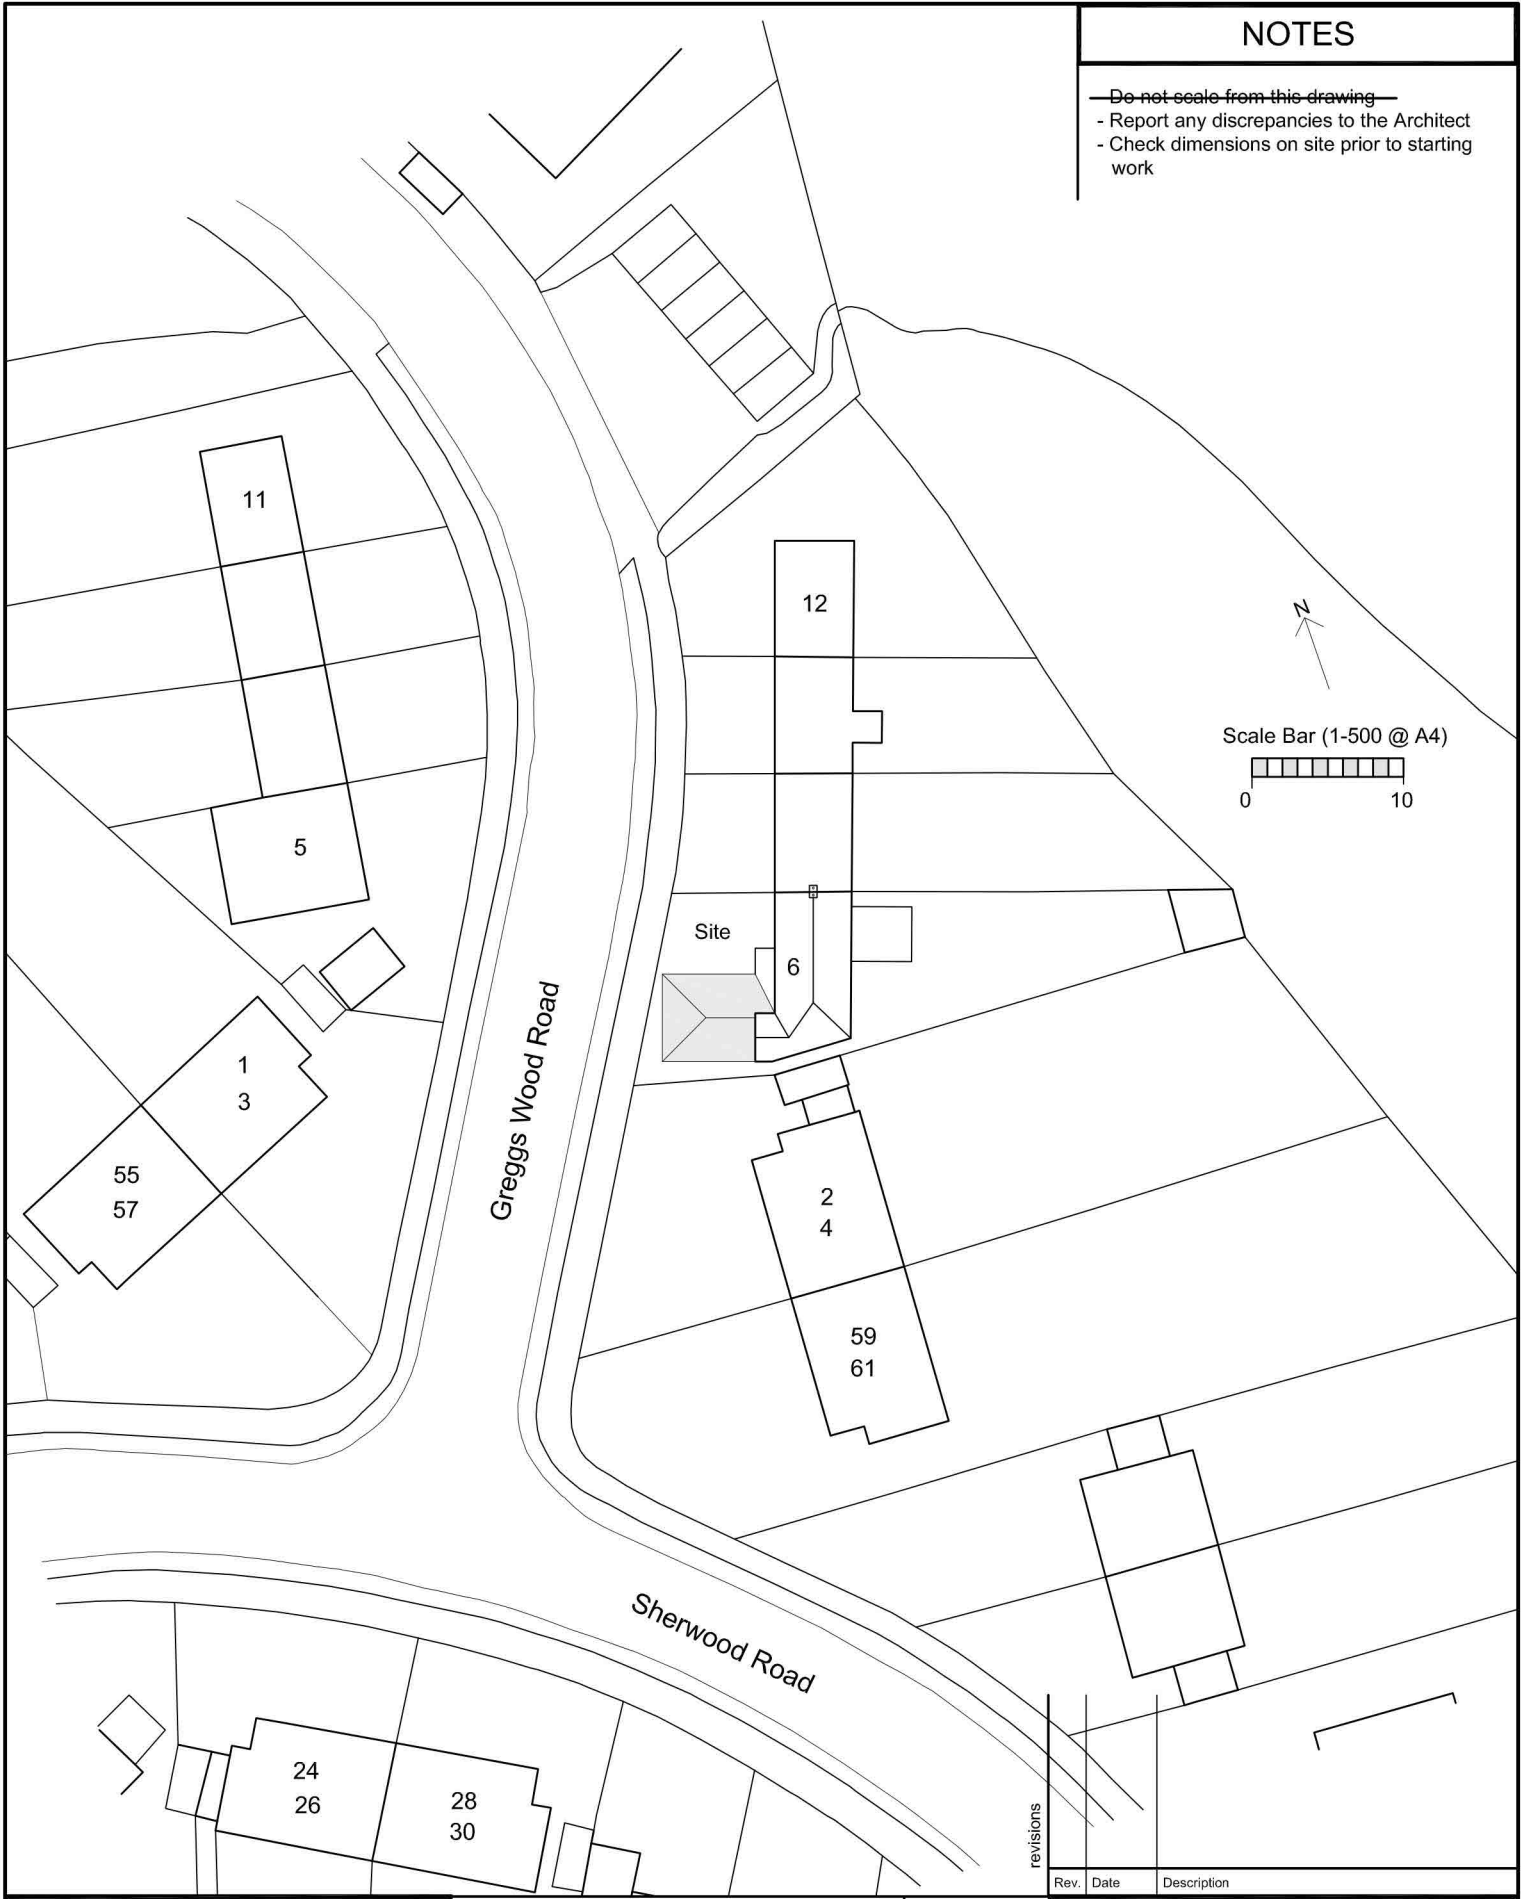

# NOTES

- Do not scale from this drawing -
- Report any discrepancies to the Architect
- Check dimensions on site prior to starting work

revisions

Rev.	Date	Description

Job Title:  
**Motorbike Garage Extension**  
 6 Greggs Wood Road  
 Tunbridge Wells  
 Kent  
 TN2 3JL

**RDM Architects**  
 Hunters, Langton Road  
 Langton Green, Tunbridge Wells  
 Kent TN3 0BA  
 [Redacted]  
 rdmarchitects1@gmail.com

Date:  
 Mrch 24  
 Drawn By:  
 RDM  
 Scale:  
 1/500 @ A4

Drawing Title:  
**Proposed Site Plan**  
 Drawing Number: DM/3  
 Rev.: