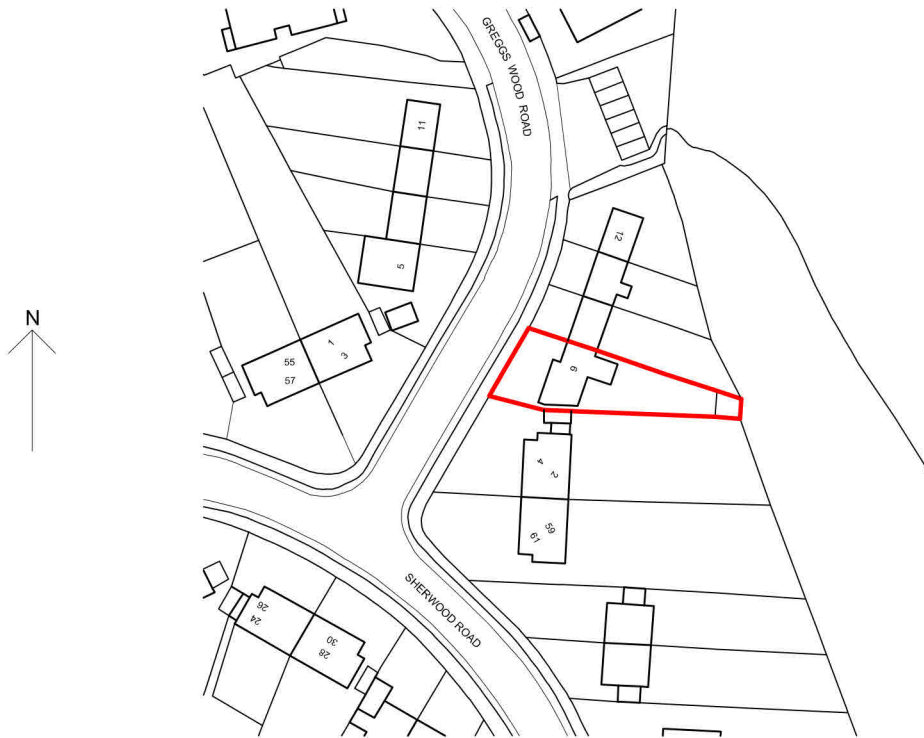

NOTES

- Do not scale from this drawing -
- Report any discrepancies to the Architect
- Check dimensions on site prior to starting work

©Crown Copyright and database rights 2023 OS Licence no. AC0000849896

revisions

Rev.	Date	Description

Job Title:

Motorbike Garage Extension
6 Greggs Wood Road
Tunbridge Wells
Kent
TN2 3JL

RDM Architects

Hunters, Langton Road
Langton Green, Tunbridge Wells
Kent TN3 0BA

rdmarchitects1@gmail.com

Date:

Mrch 24

Drawn By:

RDM

Scale:

1 / 1250

Drawing Title:

Location Plan

Drawing Number:

DM/1

Rev.: