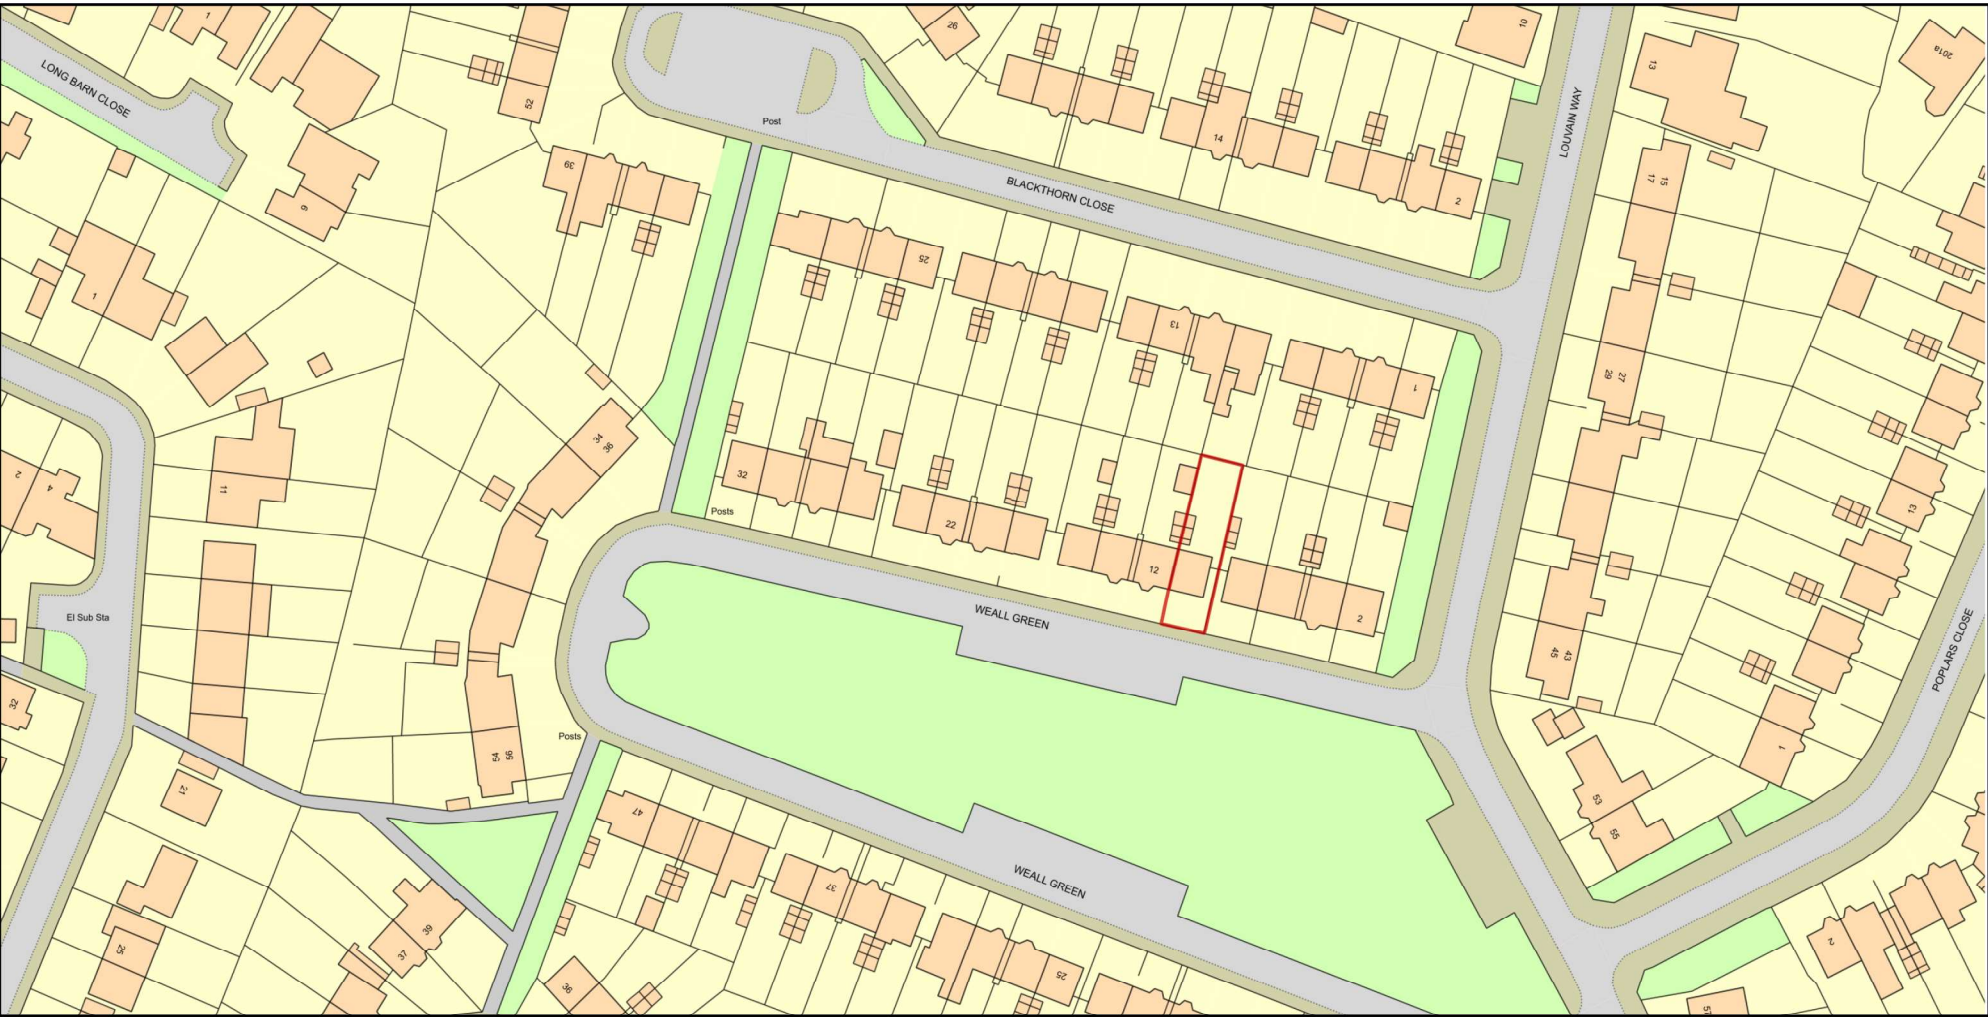

WD25 7EN

Plan Produced for: Planning Permission
Date Produced: 08 Mar 2021
Plan Reference Number: TQRQM21067165129458
Scale: 1:1250 @ A4