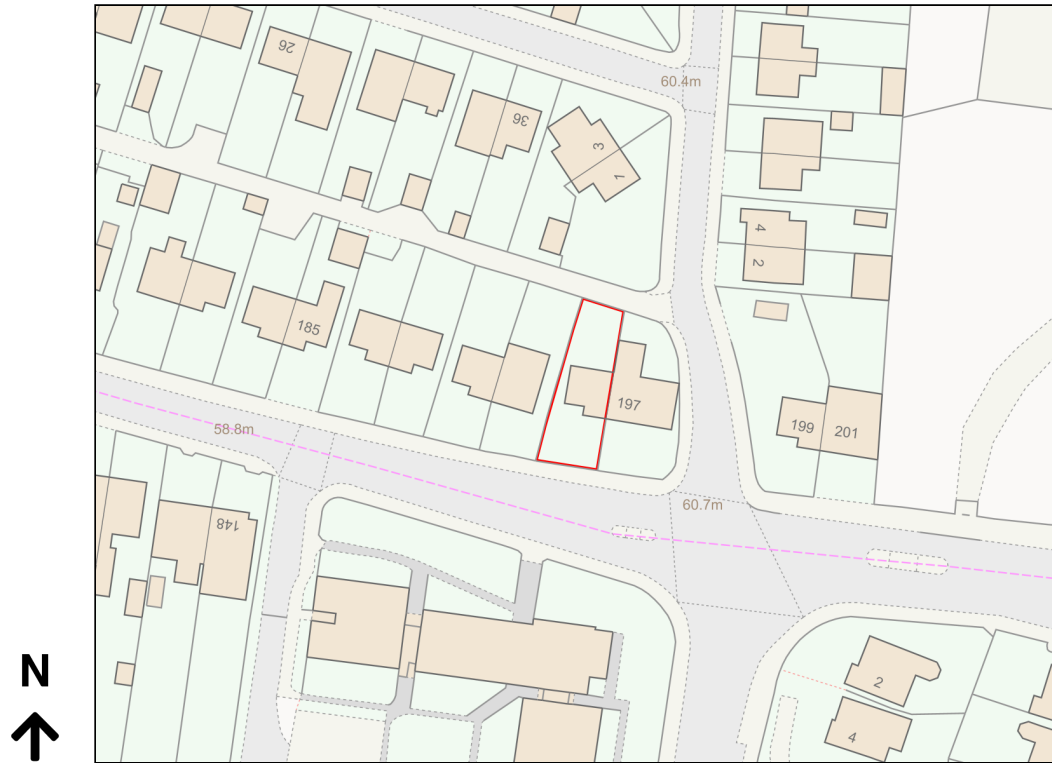

Location Plan

Site Address: 195, Wigan Road, Ormskirk, L39 2AT

Date Produced: 12-Mar-2024

Scale: 1:1250 @A4

Planning Portal Reference: PP-12882814v1