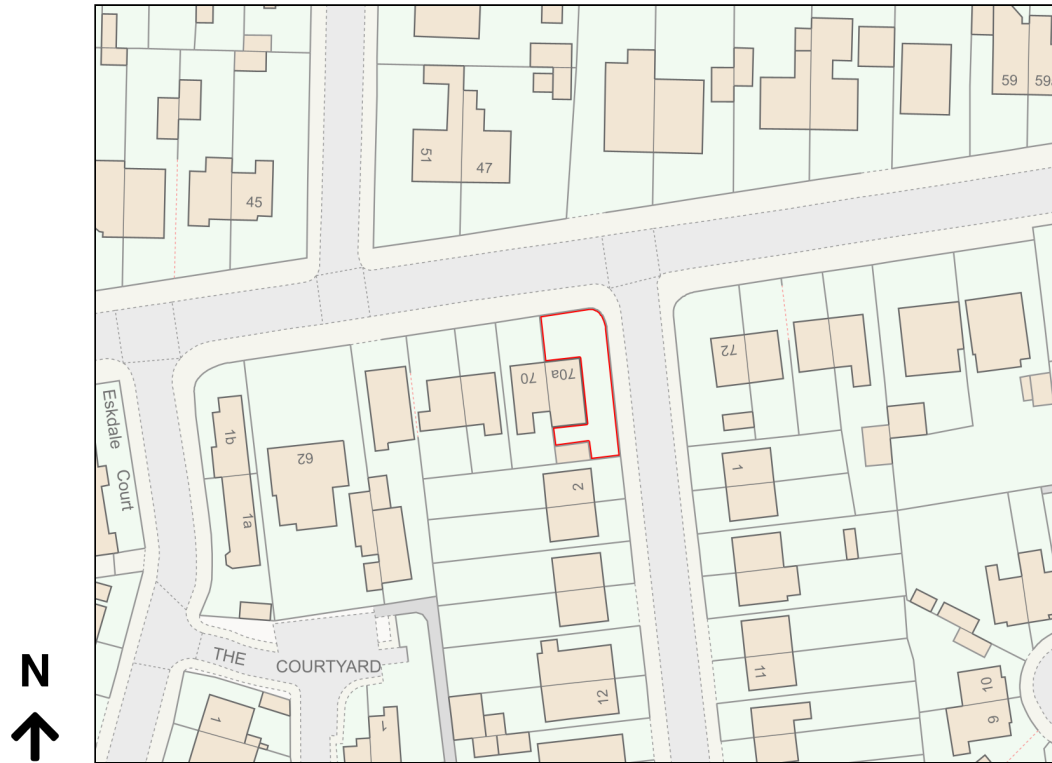

Location Plan

Site Address: 70a, Anchorsholme Lane East, Blackpool, FY5 3QL

Date Produced: 16-Feb-2024

Scale: 1:1250 @A4

Planning Portal Reference: PP-12687772v1