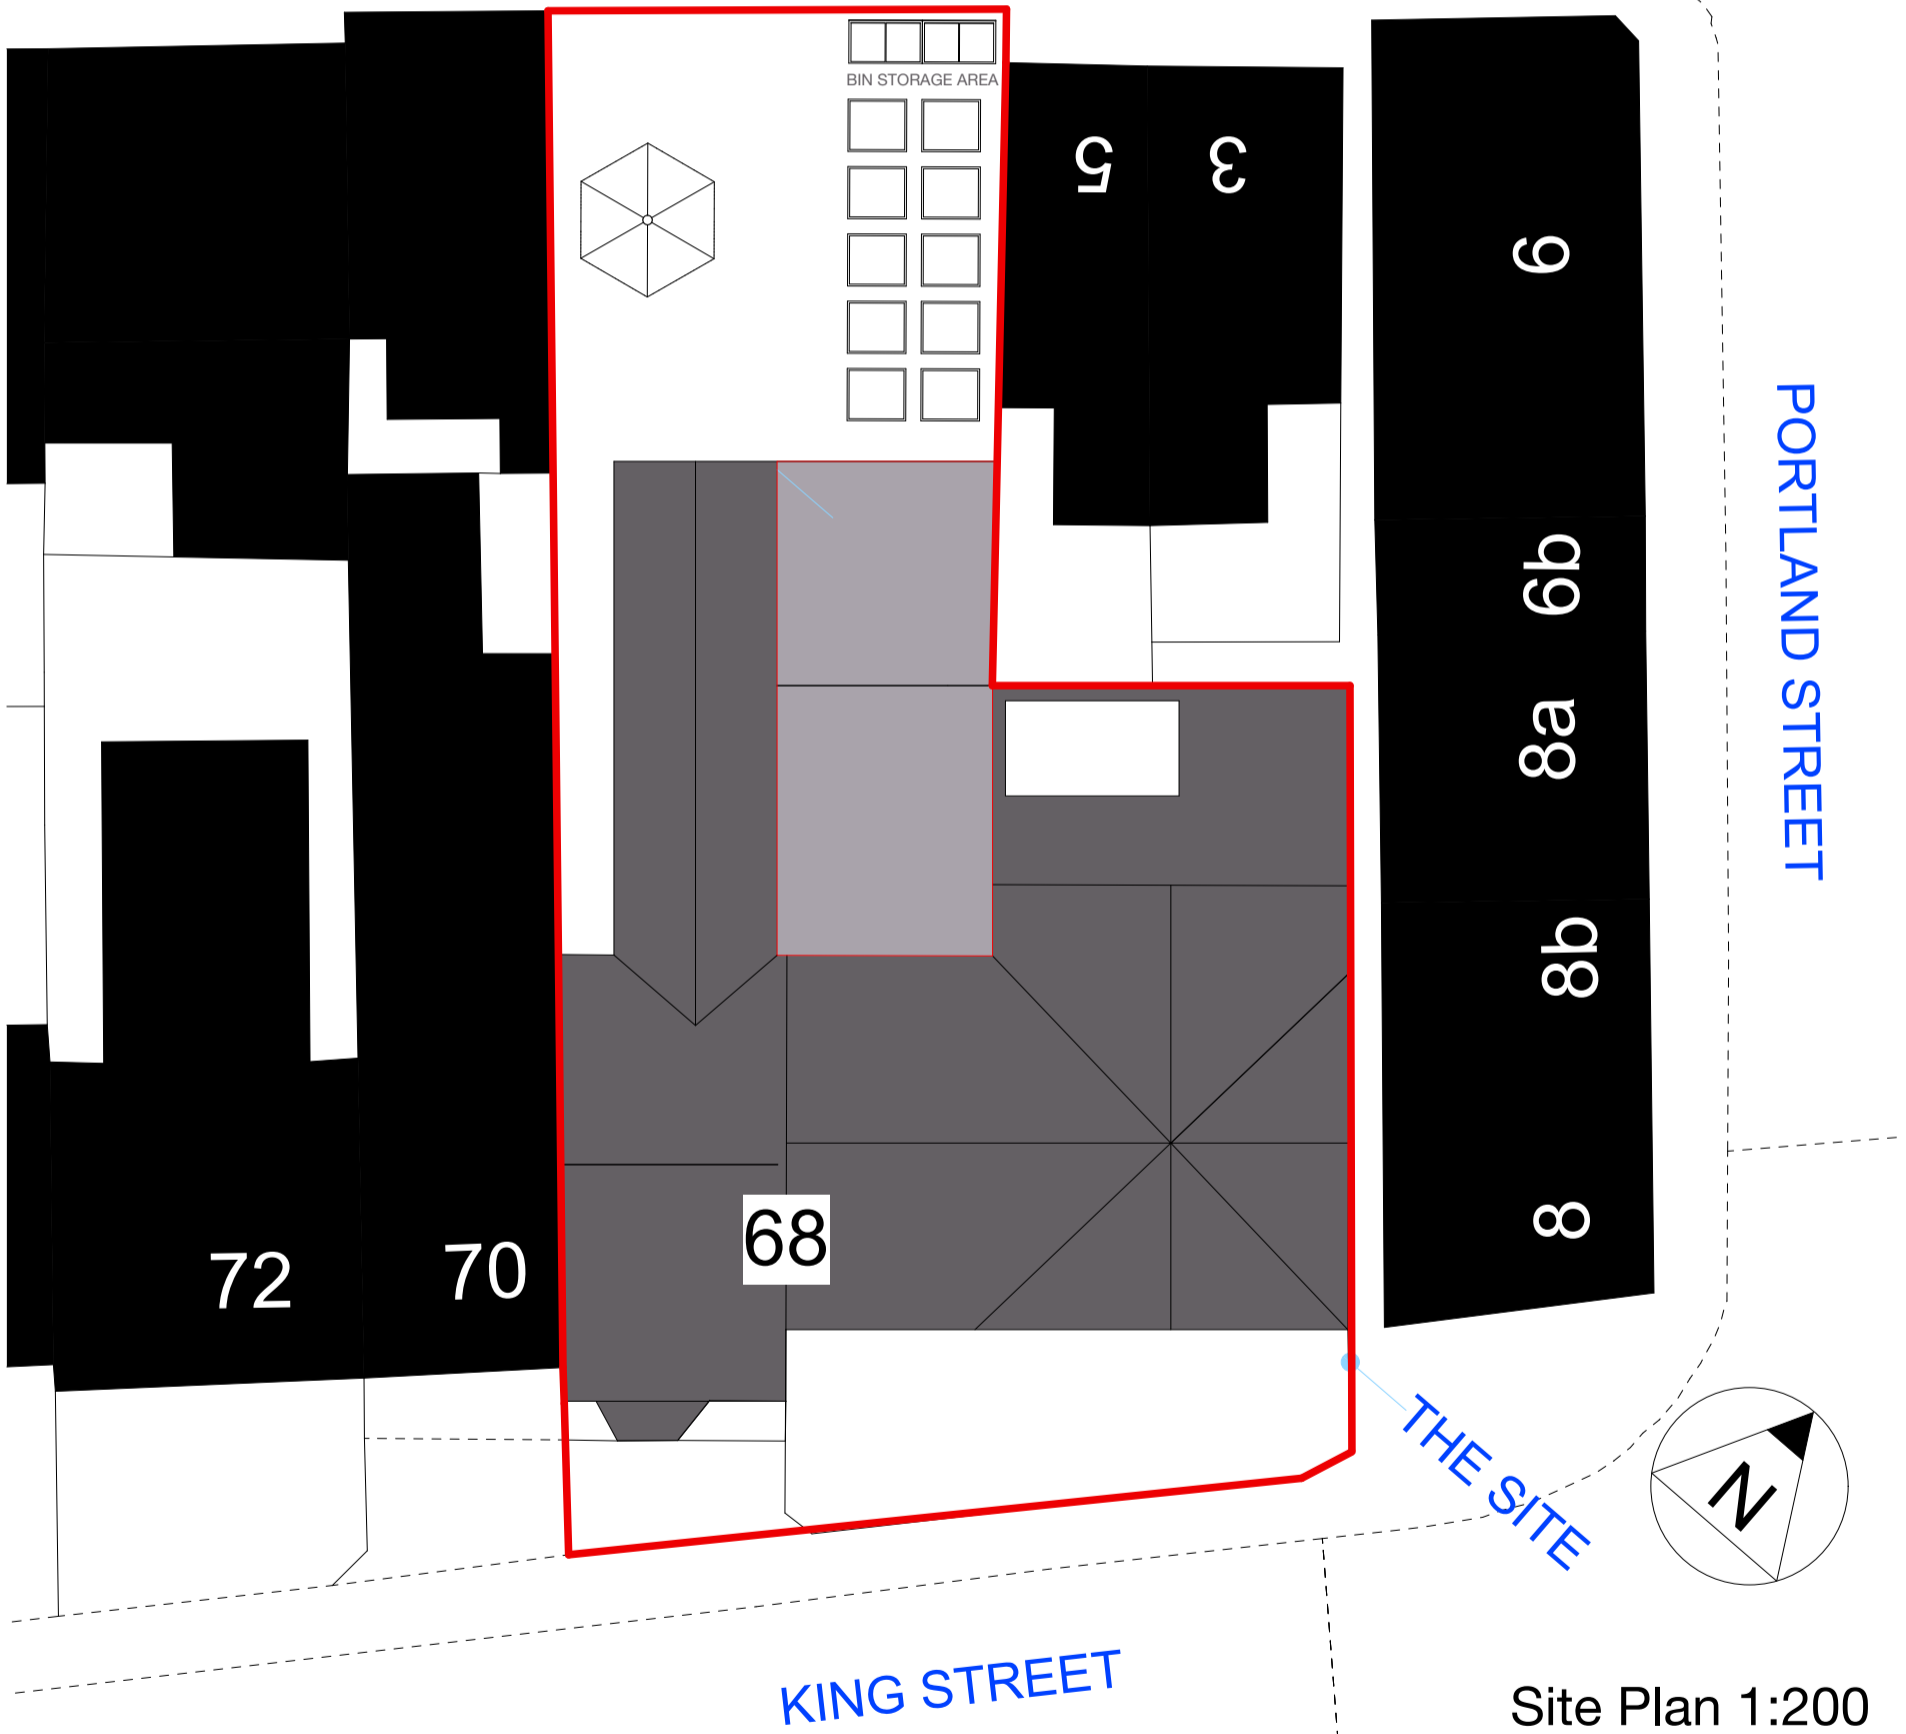

# Location Plan 1:1250

Site Plan 1:200

RAL Information	RAL Chartered Architects Studio 23 Princes Street Southport PR8 1EG		Job Information		Drawing Information			
	T:01704 885511 studio@ralarchitects.com www.ralarchitects.com		Name 68 King Street	Location and Site Plan			Scale @ A3	
			Number 0208062	Number L01	Revision A	Date 14.03.2024	Scale @ A3 1:200, 1:1250	