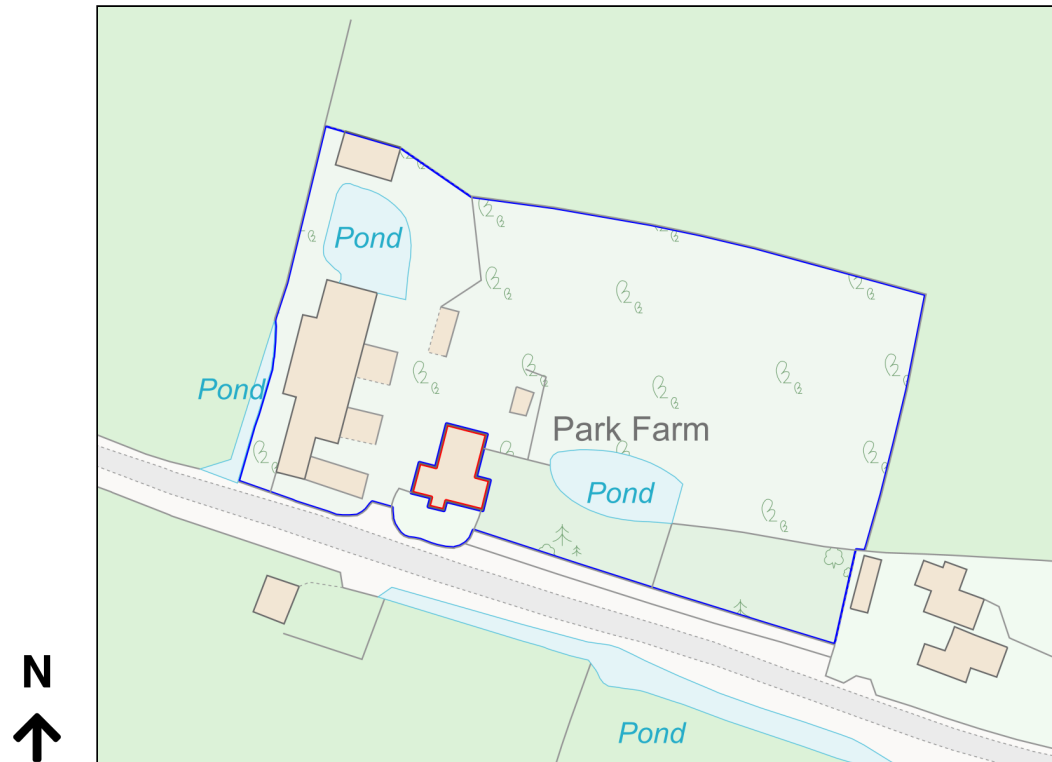

Location Plan

Site Address: Park Farm, Braiseworth Lane, Braiseworth, IP23 7HB

Date Produced: 26-Feb-2024

Scale: 1:1250 @A4

Planning Portal Reference: PP-12835547v1