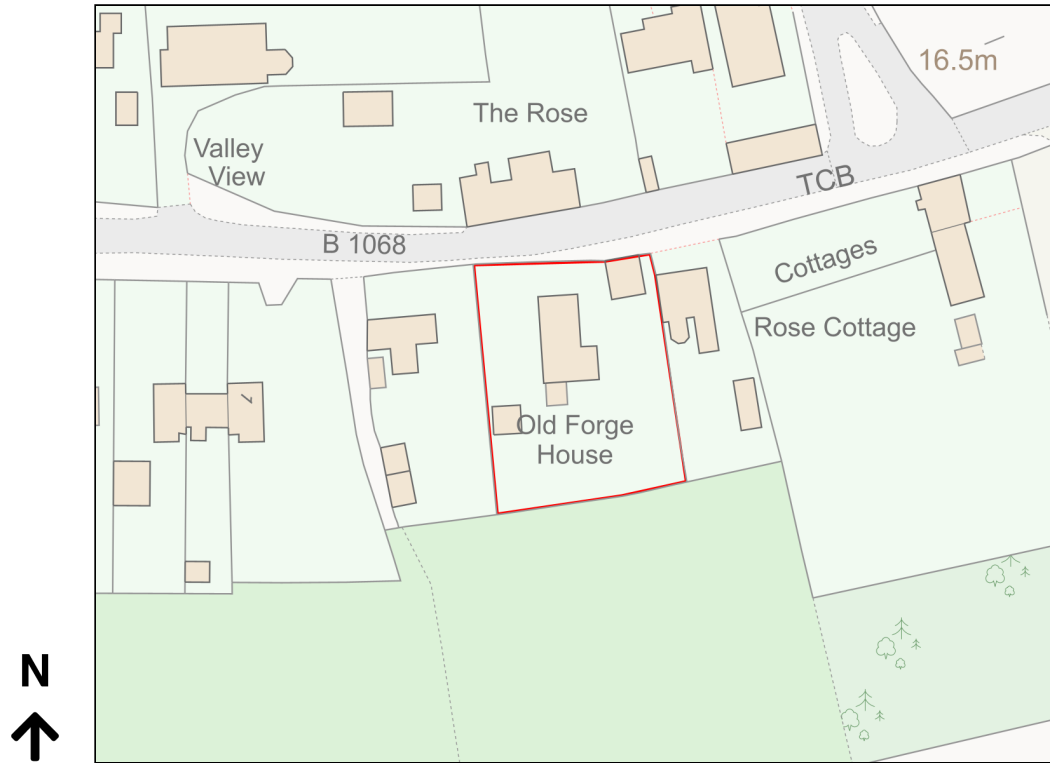

Location Plan

Site Address: Old Forge House, Thorington Street, Stoke By Nayland, CO6 4SN

Date Produced: 13-Mar-2024

Scale: 1:1250 @A4

Planning Portal Reference: PP-12871750v2