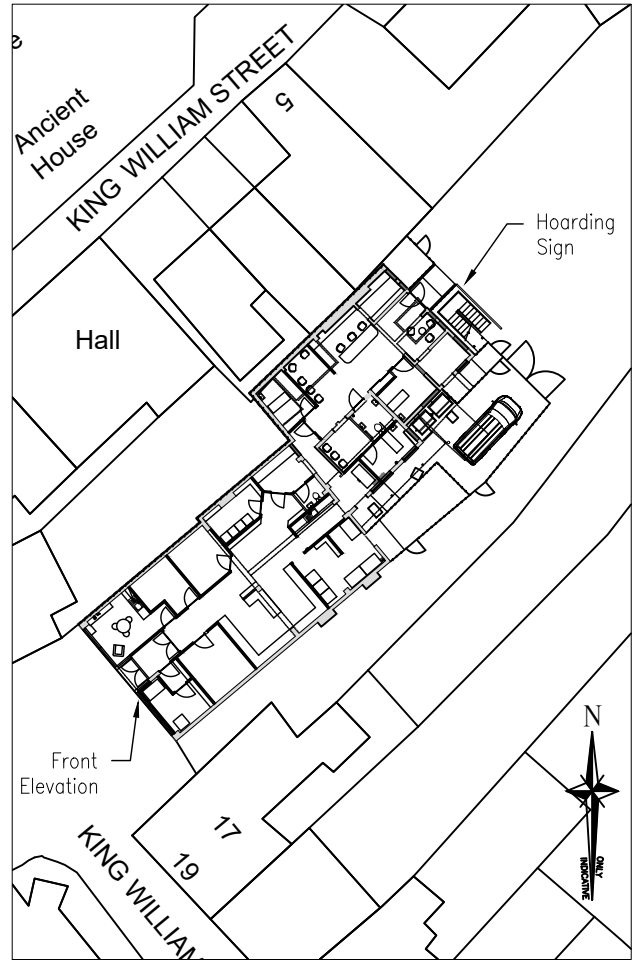

Site Location Plan (1:1250)

Block Plan (1:500)

CLIENT
**Needham Market
 Veterinary Centre**

PROJECT
**Former Co-op, King William St,
 Needham Market, IP6 8AE**

REF	DESCRIPTION	DATE	BY	AUTH
-	-	-	-	-

TITLE
Site Location & Block Plan

DRG NO. 23-036-Plans	SCALE As Shown	REV P1	RED BRICK CHURCH ROAD, BEYTON BURY ST EDMUNDS IP30 9AL T. 01284 723000 E. info@donani.design W. www.donani.design	
DRAWN DM	AUTH DM	DATE 15.03.2024		