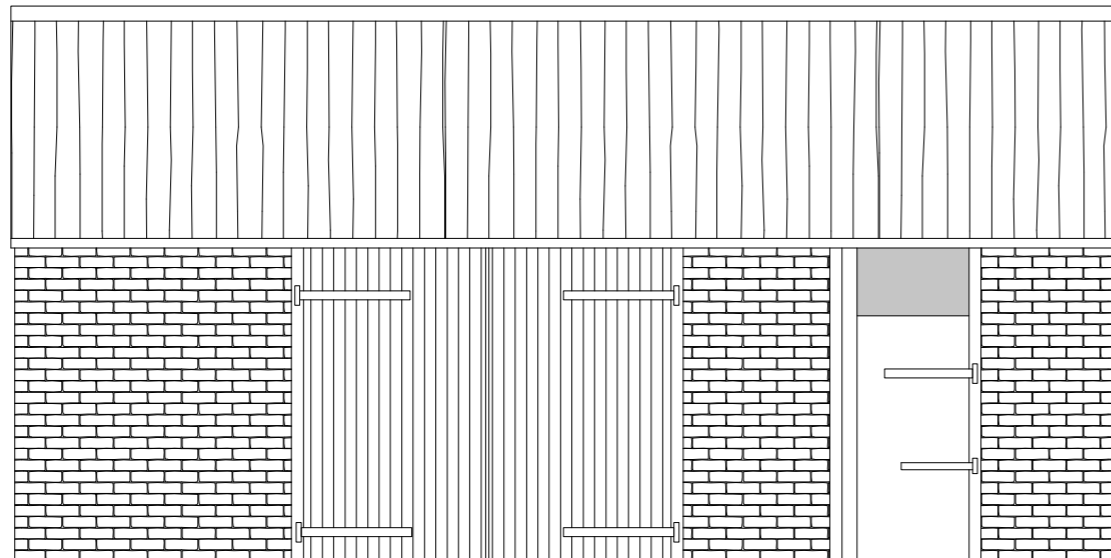

North Gable

South Gable

Rear Elevation - West

Front Elevation - East

Store

Bowen
 35 Bailey Street
 Oswestry
 Shropshire, SY11 1PX

CLIENT M & B Edwards	
PROJECT Hen Fache Fach, Llanrhaedr YM	
DRAWING Store - Existing Elevations and Floor Plan	
DRG. No 01	REVISION -
SCALE 1/50 @ A3	DATE 09.06.23