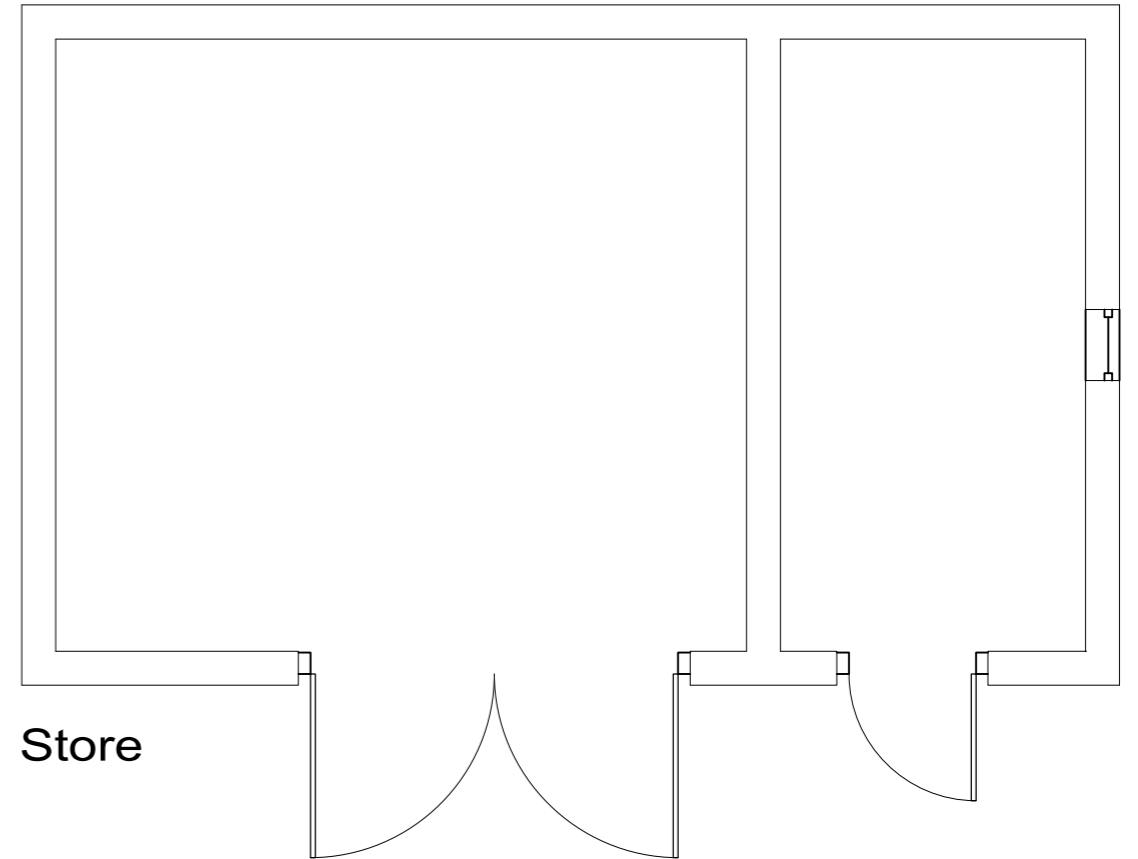

North Gable

South Gable

Rear Elevation - West

Front Elevation - East

Store

Bowen
 35 Bailey Street
 Oswestry
 Shropshire, SY11 1PX

CLIENT M & B Edwards	
PROJECT Hen Fache Fach, Llanrhaedr YM	
DRAWING Store - Existing Elevations and Floor Plan	
DRG. No 01	REVISION -
SCALE 1/50 @ A3	DATE 09.06.23