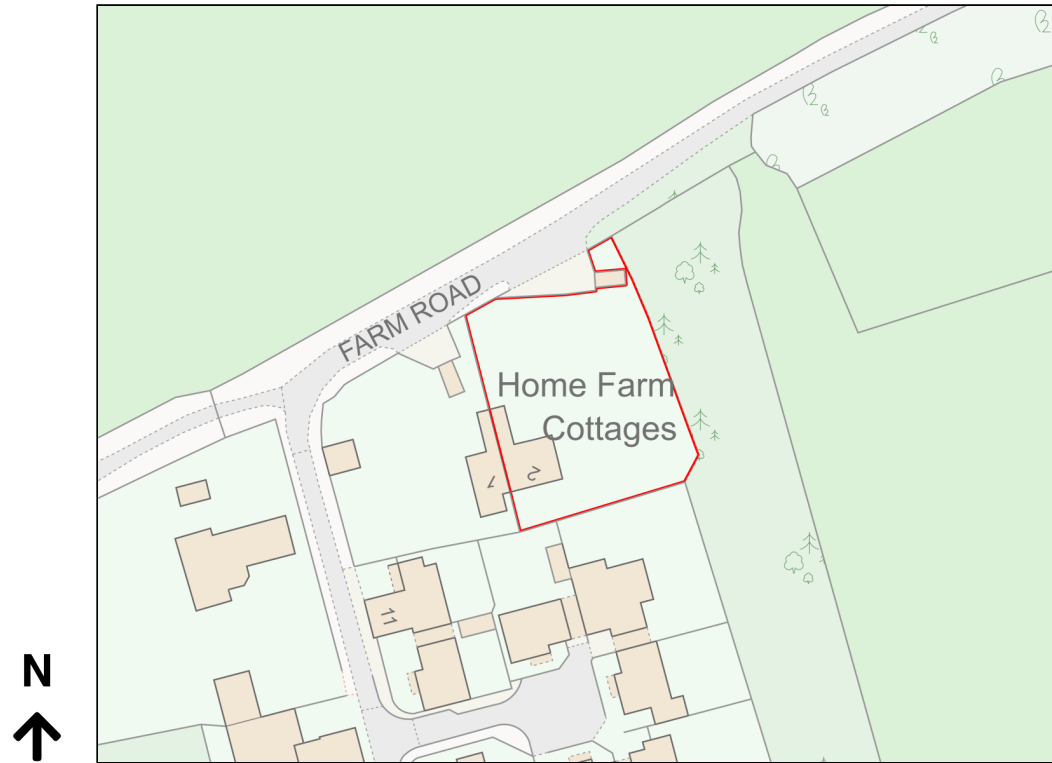

Location Plan

Site Address: Easting: 329219 Northing: 90738

Date Produced: 18-Mar-2024

Scale: 1:1250 @A4

Planning Portal Reference: PP-12901774v1