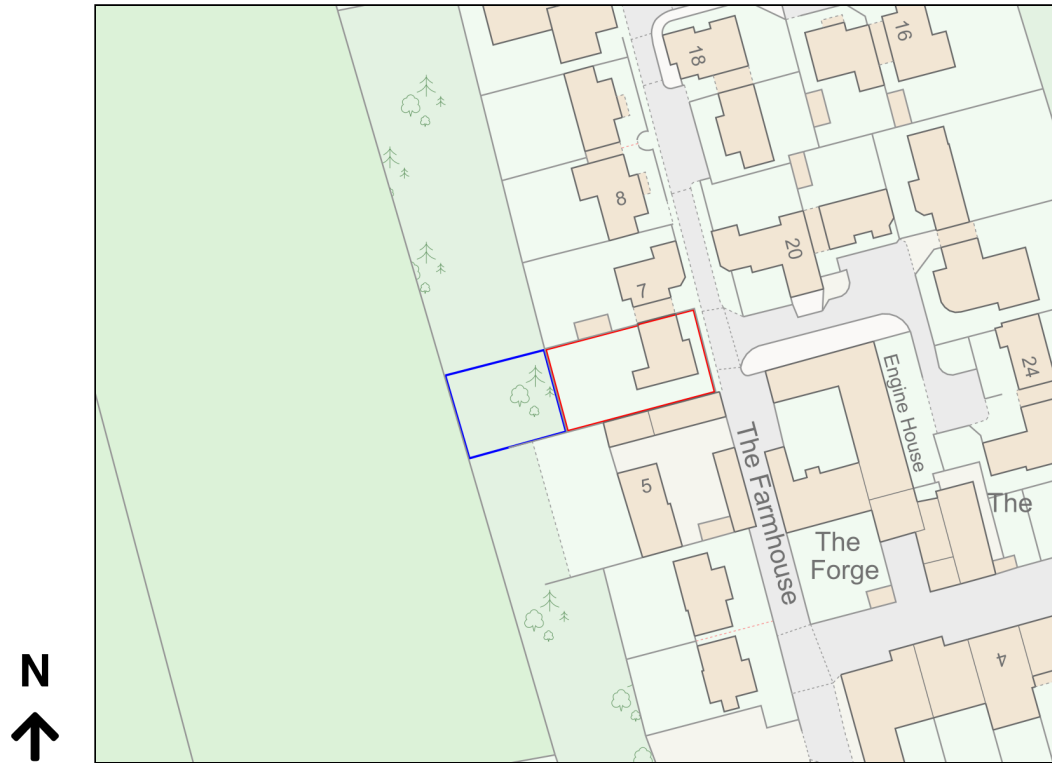

Location Plan

Site Address: 6, Old Home Farm, Rousdon, DT7 3YL

Date Produced: 18-Mar-2024

Scale: 1:1250 @A4

Planning Portal Reference: PP-12901910v1