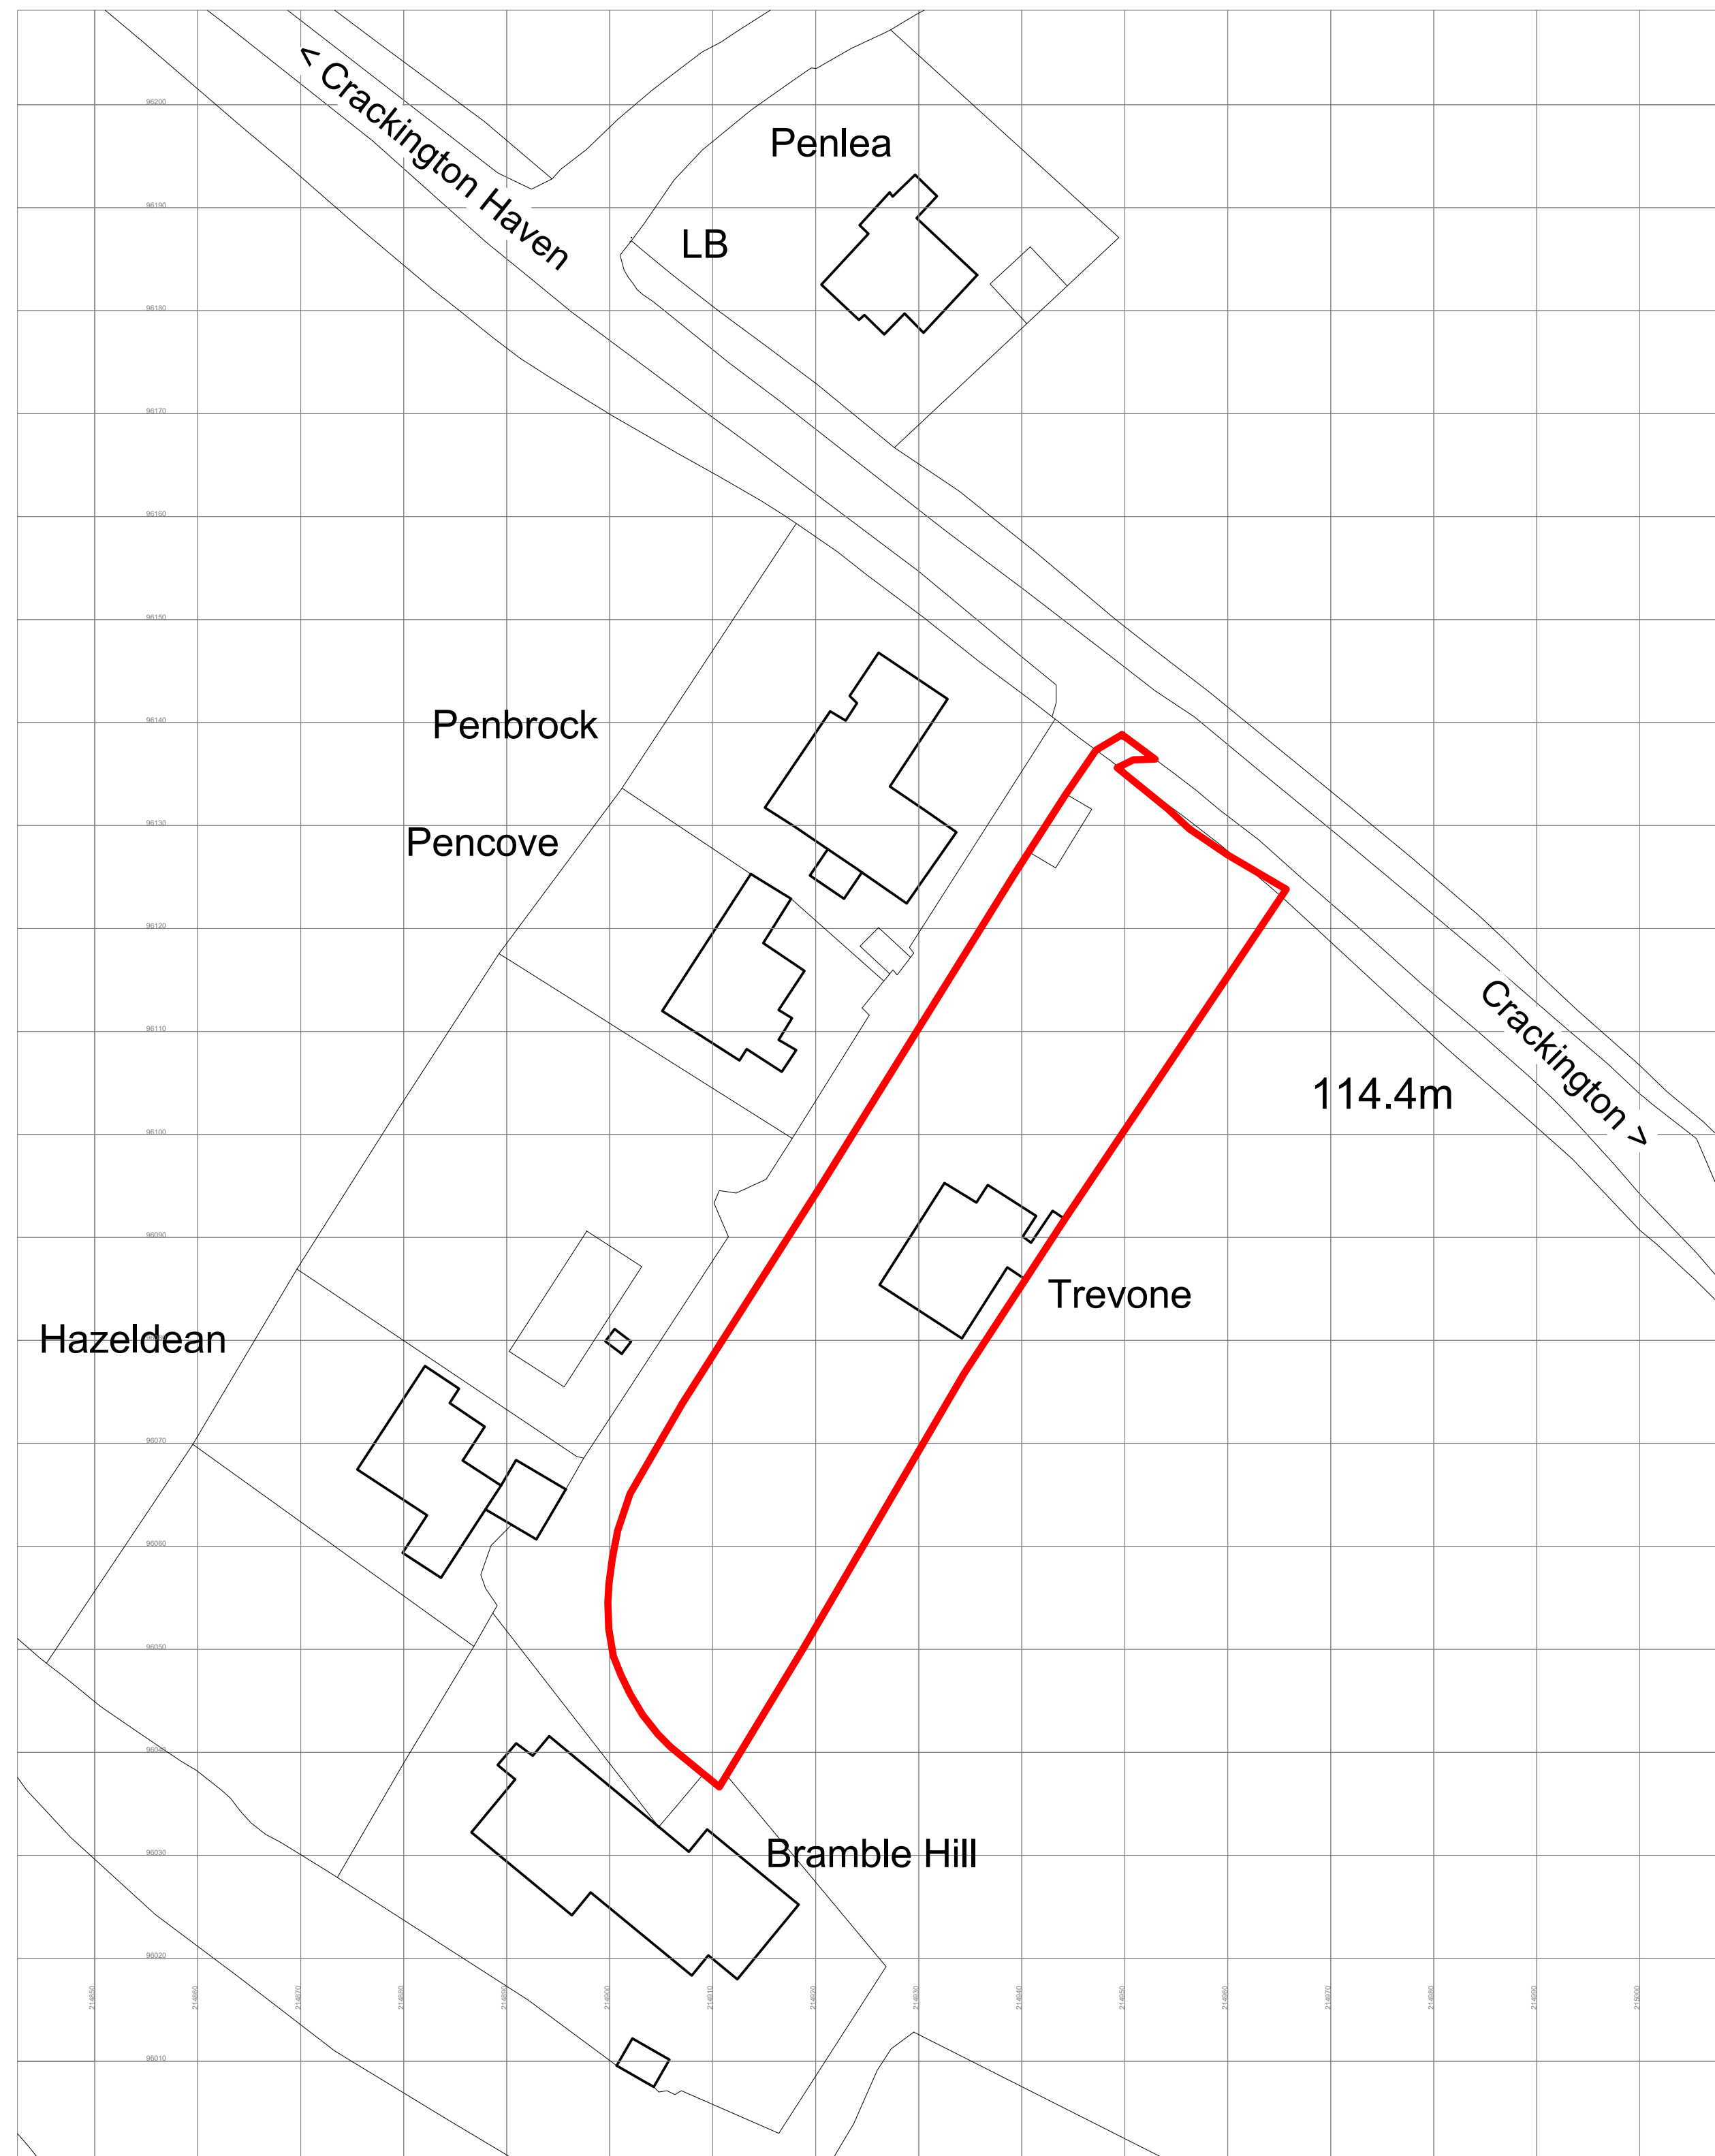

Ordnance Survey, (c) Crown Copyright 2022. All rights reserved. Licence number 100022432

2 Existing Block Plan

1 : 500

VISUAL SCALE 1:500 @ A1

Rev.	Description	Date	Int.

BENTLEY ARCHITECTURE

22 Ocean View Road
Bude Cornwall
EX23 8NN

T: +44 (0)7733 302 604
E: j.cook@bentleyarchitecture.com

Client
Mr. & Mrs. Self
Project
Trevone, Crackington

Description
Location and Existing Block Plan

Status
PLANNING
Scale Drawn Date
As **jc** Jul '22
indicated Drawing number Revision
072 A-01-001

Original size 100mm@A1 Copyright Bentley Architecture