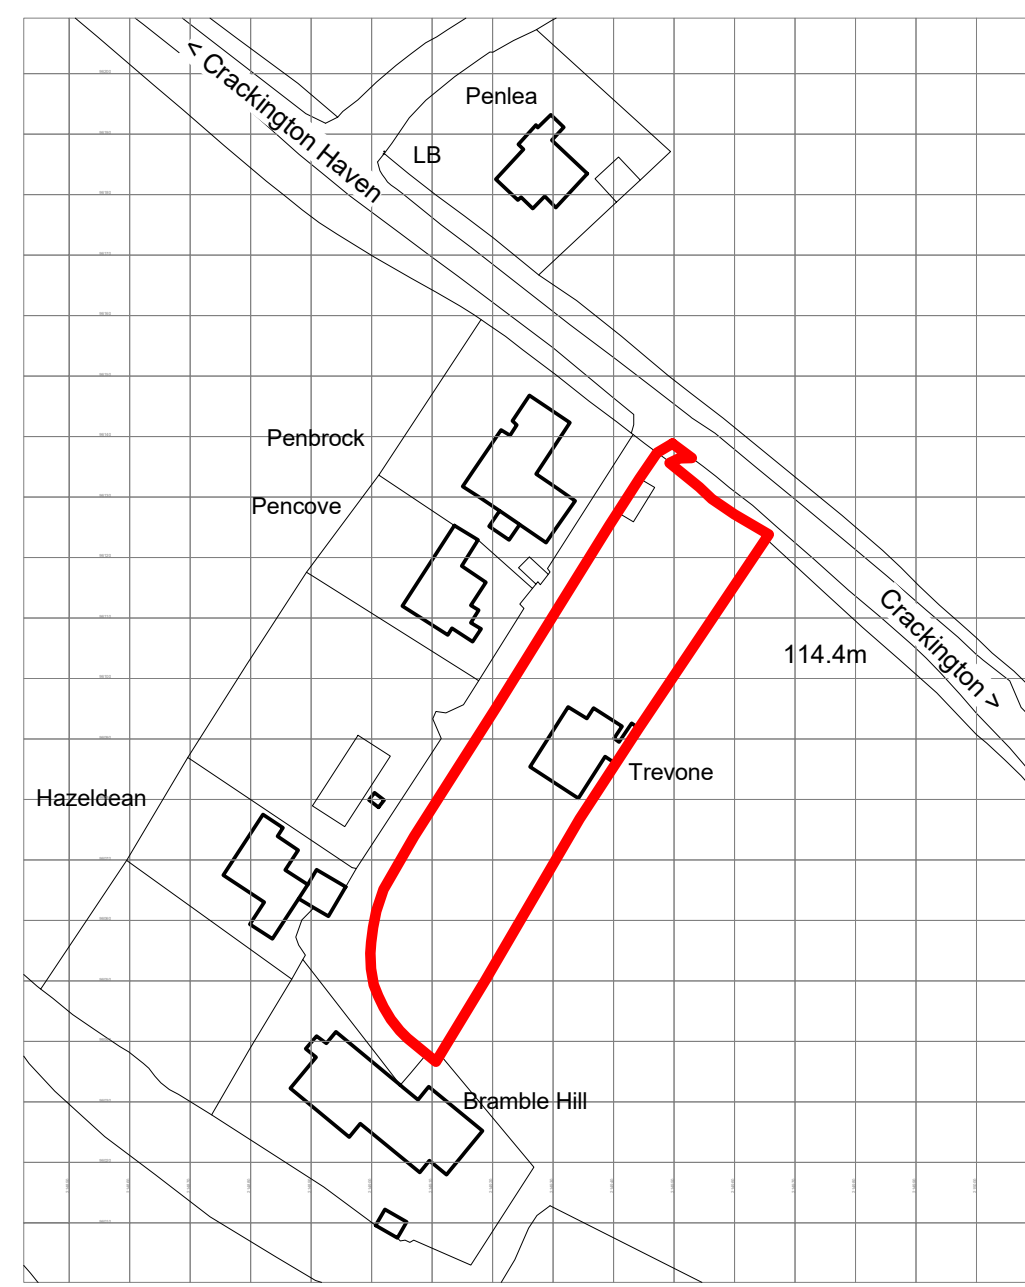

Contractors are not to scale from this drawing

1 Location Plan

1 : 1250

VISUAL SCALE 1:1250 @ A1