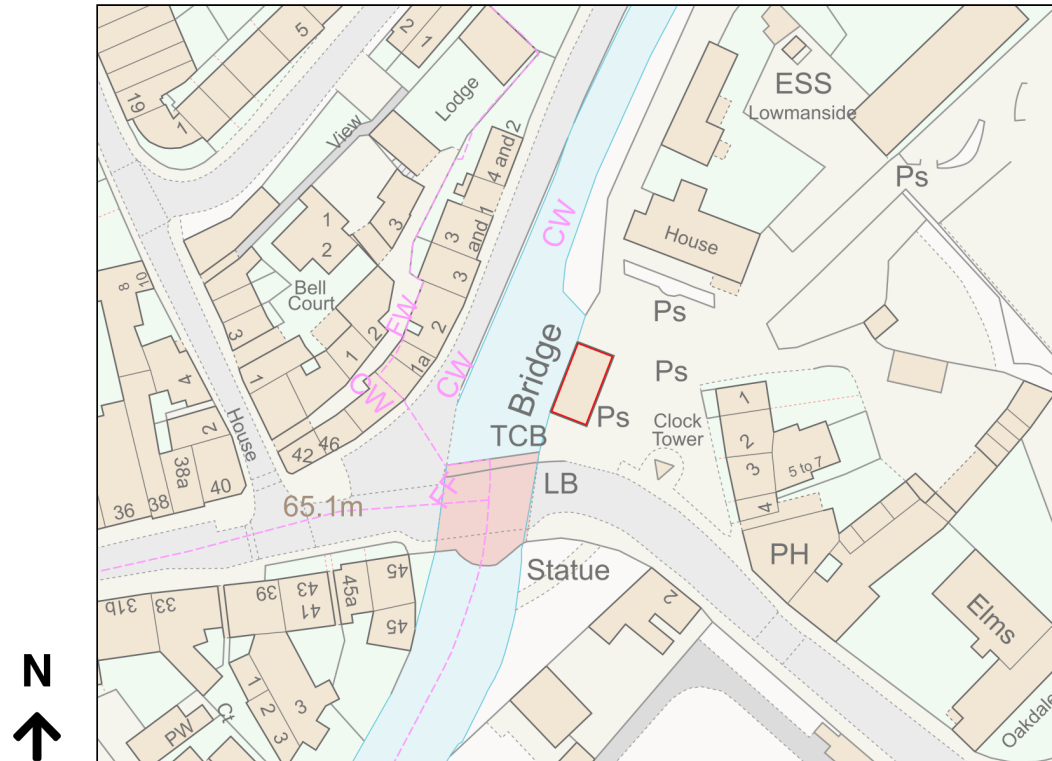

Location Plan

Site Address: Pho Nam, 8, Lowman Green, Tiverton, EX16 4LA

Date Produced: 10-Mar-2024

Scale: 1:1250 @A4

Planning Portal Reference: PP-12862820v1