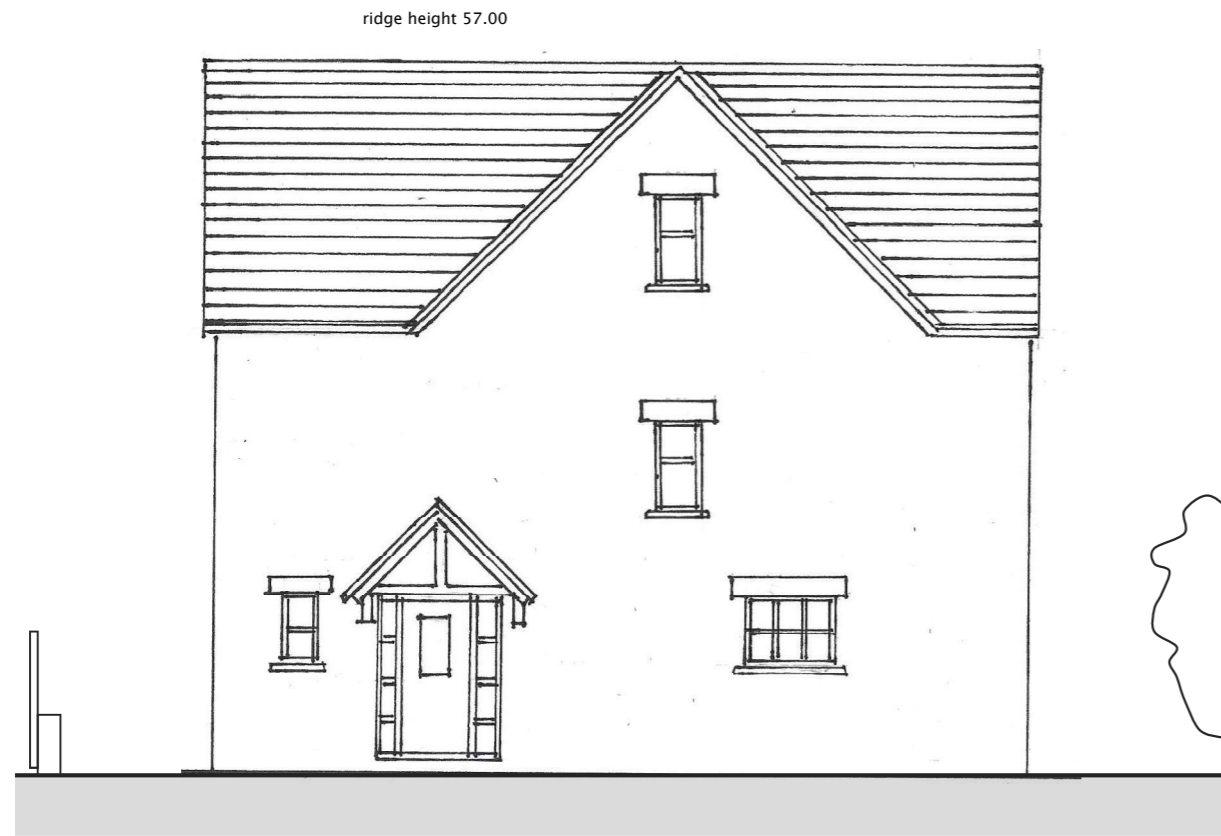

0 1 scale 1:100 5m

NORTH ELEVATION

WEST ELEVATION

**Peter J Bath**

Project Design and Construction Management Ltd

5 Halswell Road  
Clevedon  
Somerset  
B821 6LD

Date: JUNE 2023  
Scale: 1:100 @A3  
Drg No: 714/P4/13