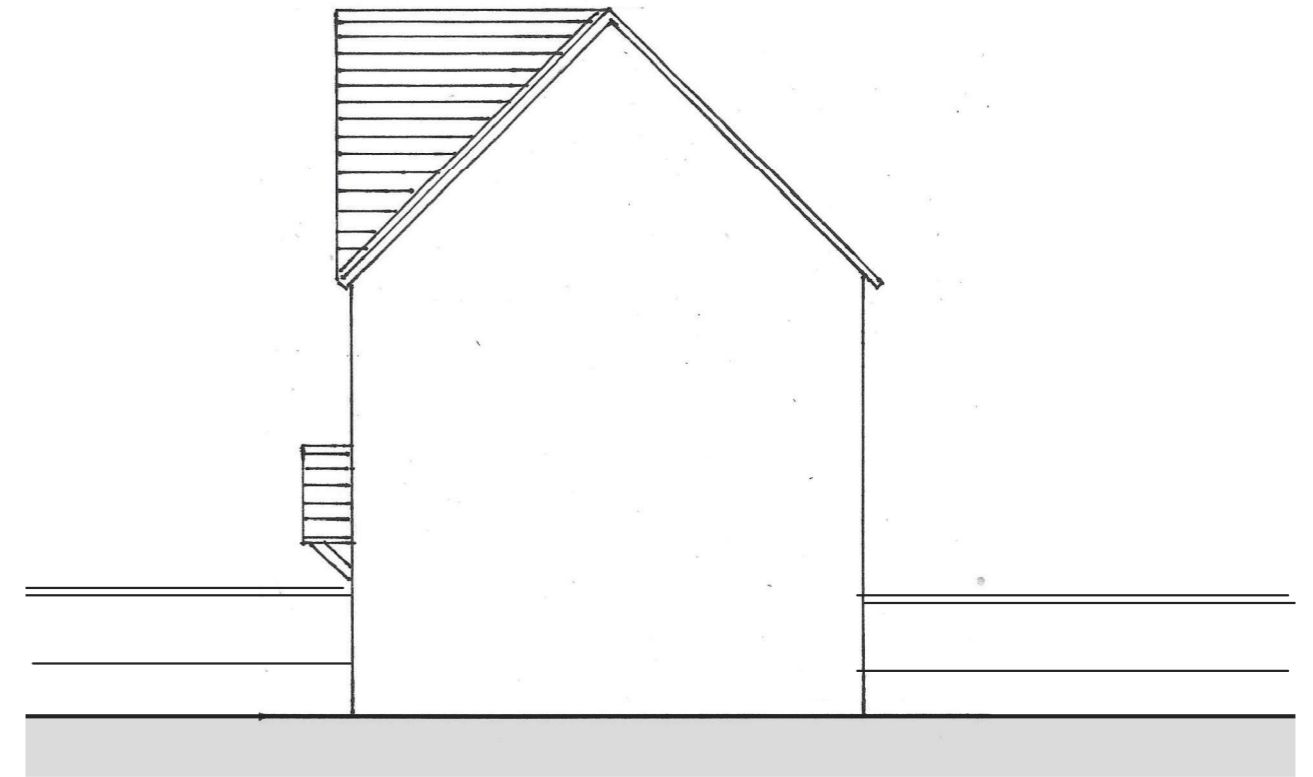

0 1 scale 1:100 5m

NORTH ELEVATION

WEST ELEVATION

**Peter J Bath**

Project Design and Construction Management Ltd

5 Halswell Road  
Clevedon  
Somerset  
B821 6LD

Date: JUNE 2023  
Scale: 1:100 @A3  
Drg No: 714/P4/13