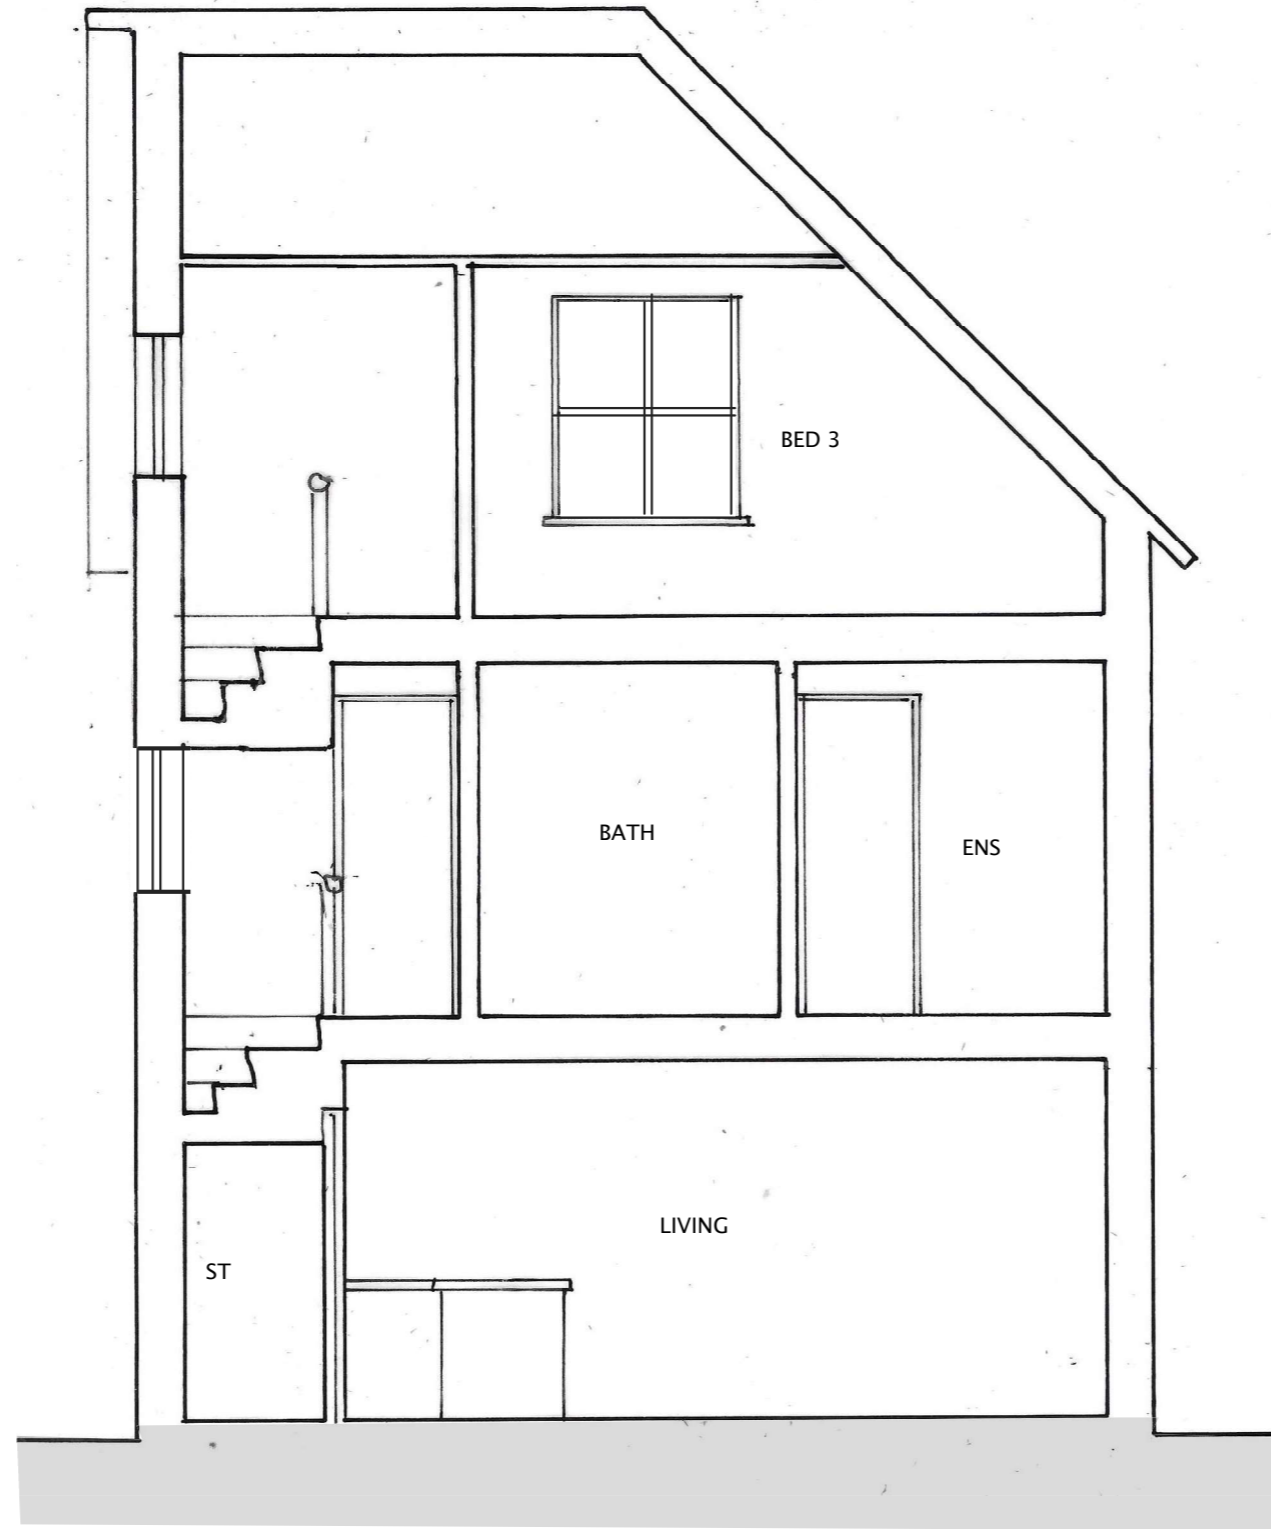

0 1 scale 1.50 3m

MATERIALS
WALLS
red brick
WINDOWS / DOORS
dark grey, UPVC
ROOF
red interlocking concrete tiles