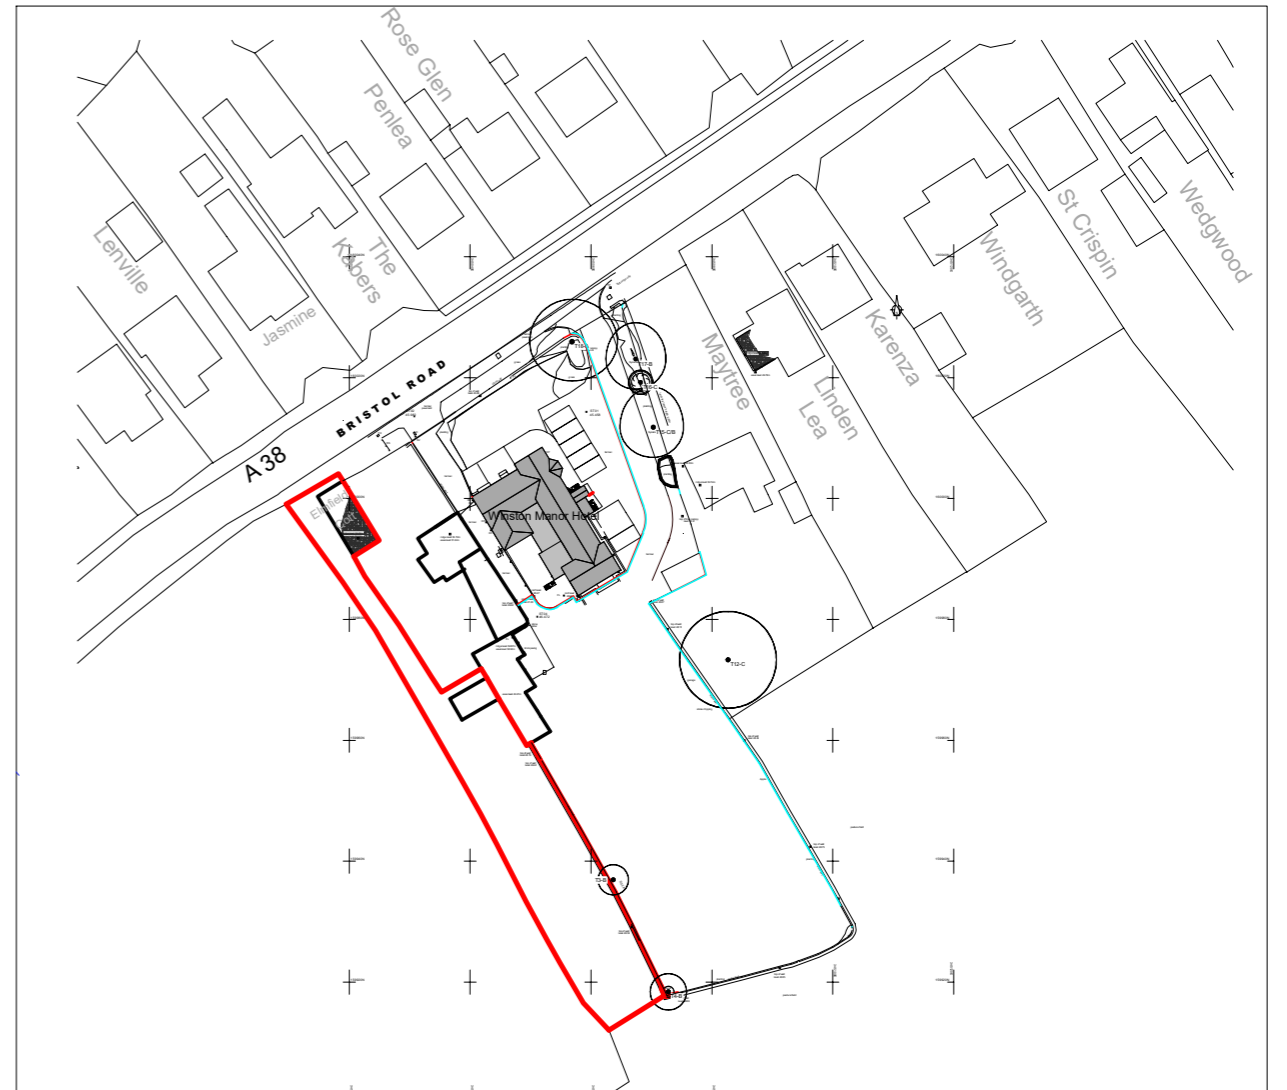

BLOCK PLAN - Scale 1:500

Scale 1:500

LOCATION PLAN - Scale 1:1250

Scale 1:1250

LOCATION/BLOCK PLAN as EXISTING

Proposed two new dwellings at
 Elmfield Cottage Bristol Road Churchill Somerset BS25 5NL

Date: June 2023
 Scale: 1:500 & 1:1250 at A3
 Drg No: PDCM:714/P4/16