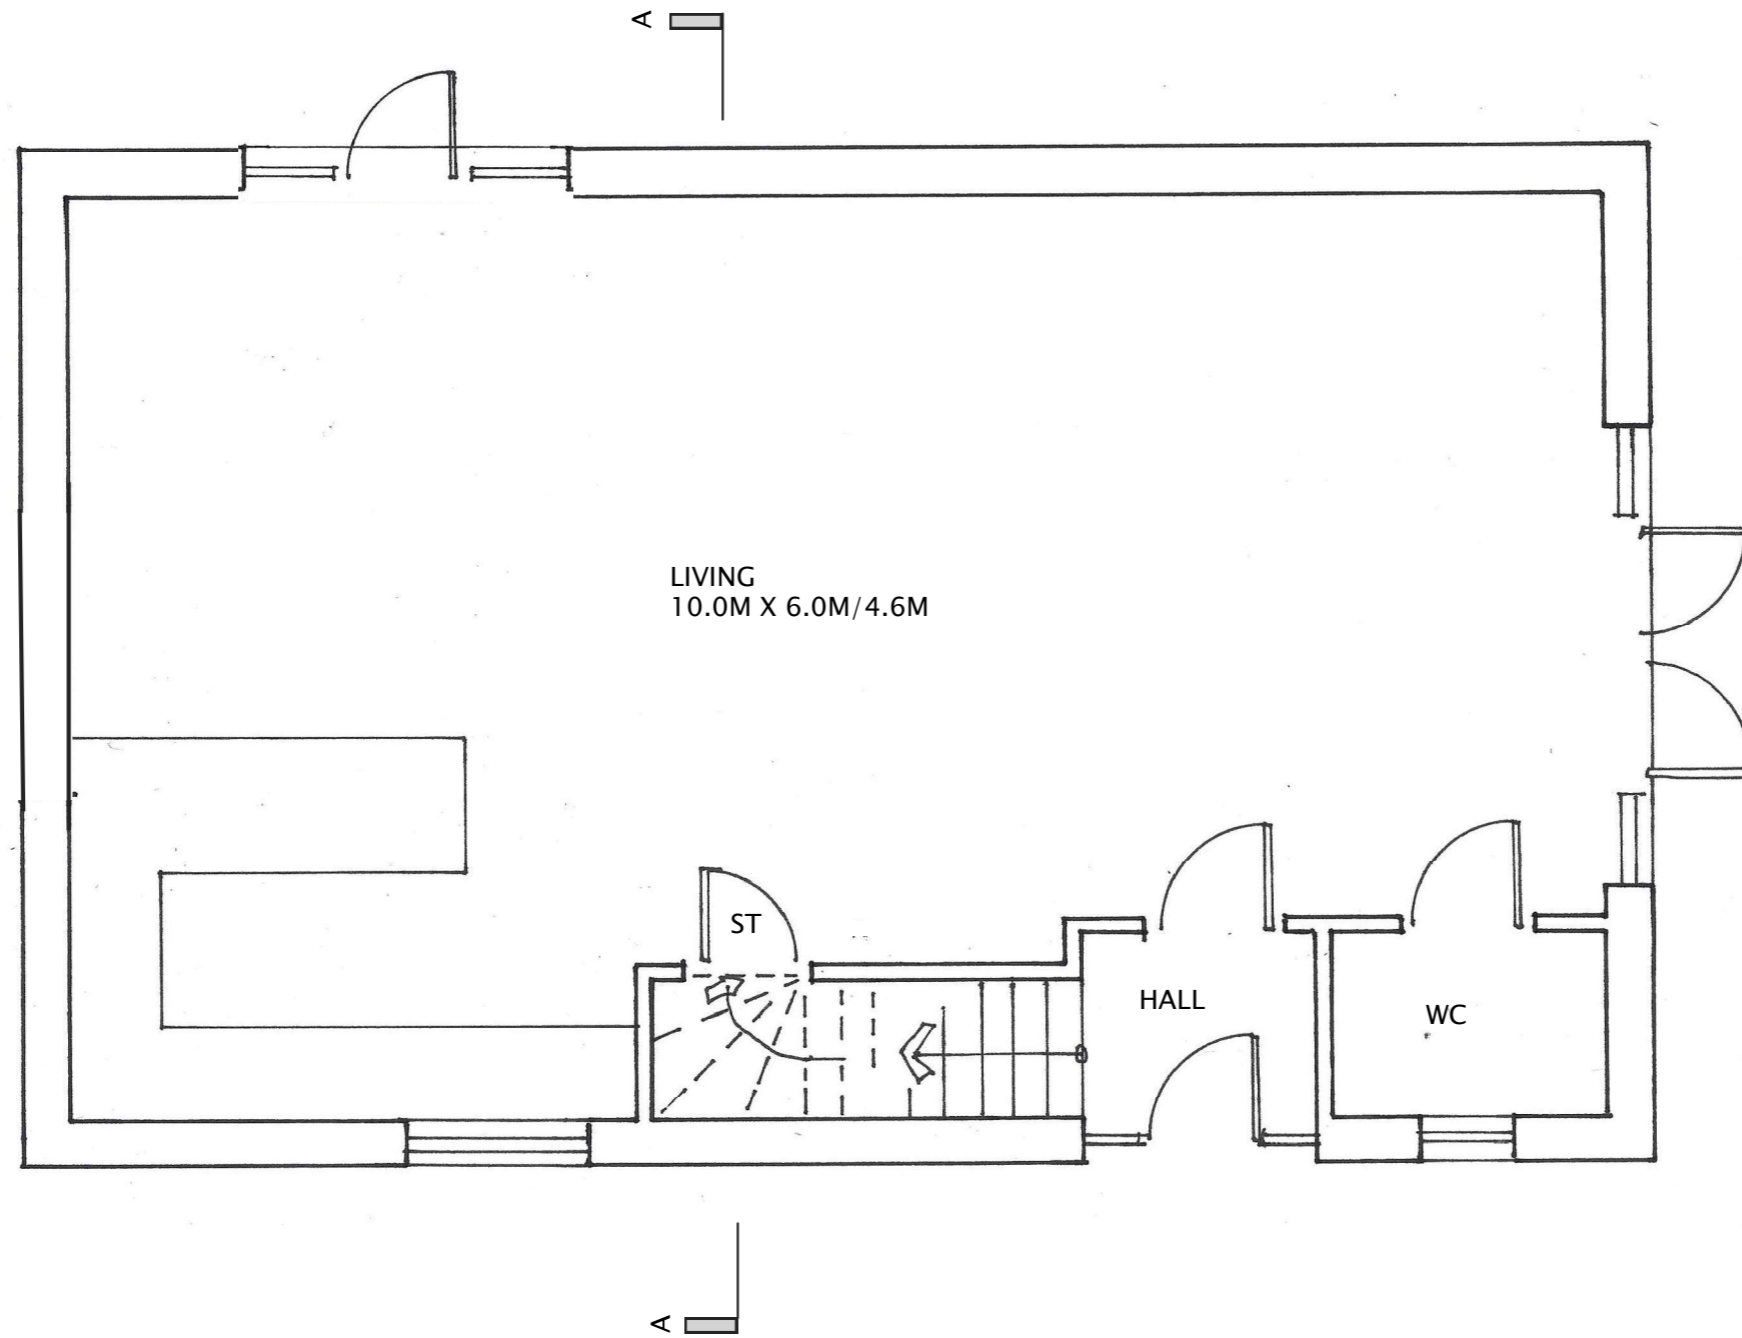

0 1 scale 1:50 3m

Peter J Bath

Project Design and Construction Management Ltd

5 Halswell Road
Clevedon
Somerset
BS21 6LD

Date: JUNE 2023
Scale: 1:50 @A3
Org No: 714/P4/03

07710-063216
01275-870781
pete@peterbath.co.uk
www.peterbath.co.uk