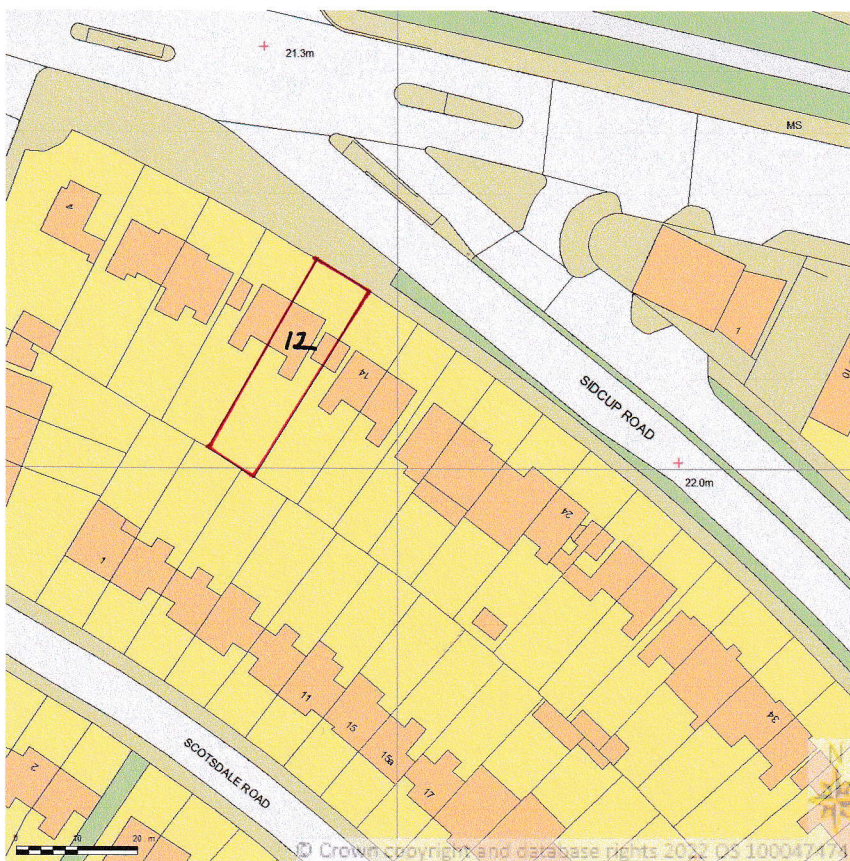

**SITE LOCATION PLAN
AREA 2 HA
SCALE 1:1250 on A4
CENTRE COORDINATES: 540906, 174605**

Supplied by Streetwise Maps Ltd
www.streetwise.net
Licence No: 100047474
06/03/2024 17:12