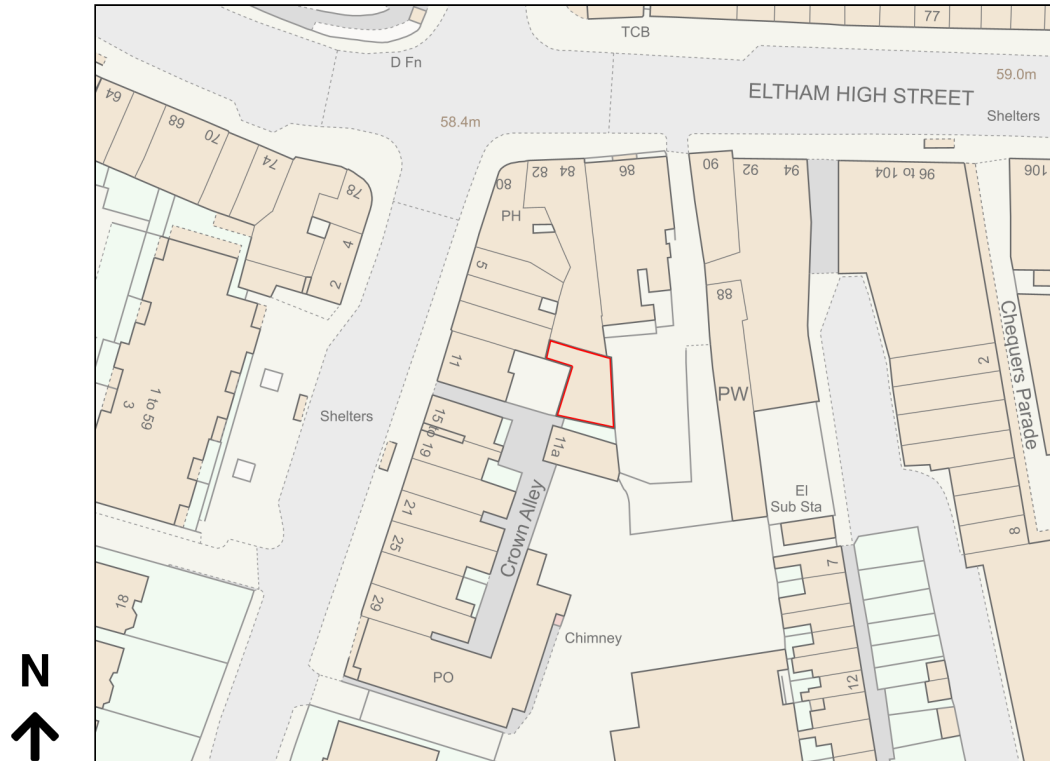

Location Plan

Site Address: 11b, Court Yard, Eltham, SE9 5PR

Date Produced: 14-Mar-2024

Scale: 1:1250 @A4

Planning Portal Reference: PP-12891406v1