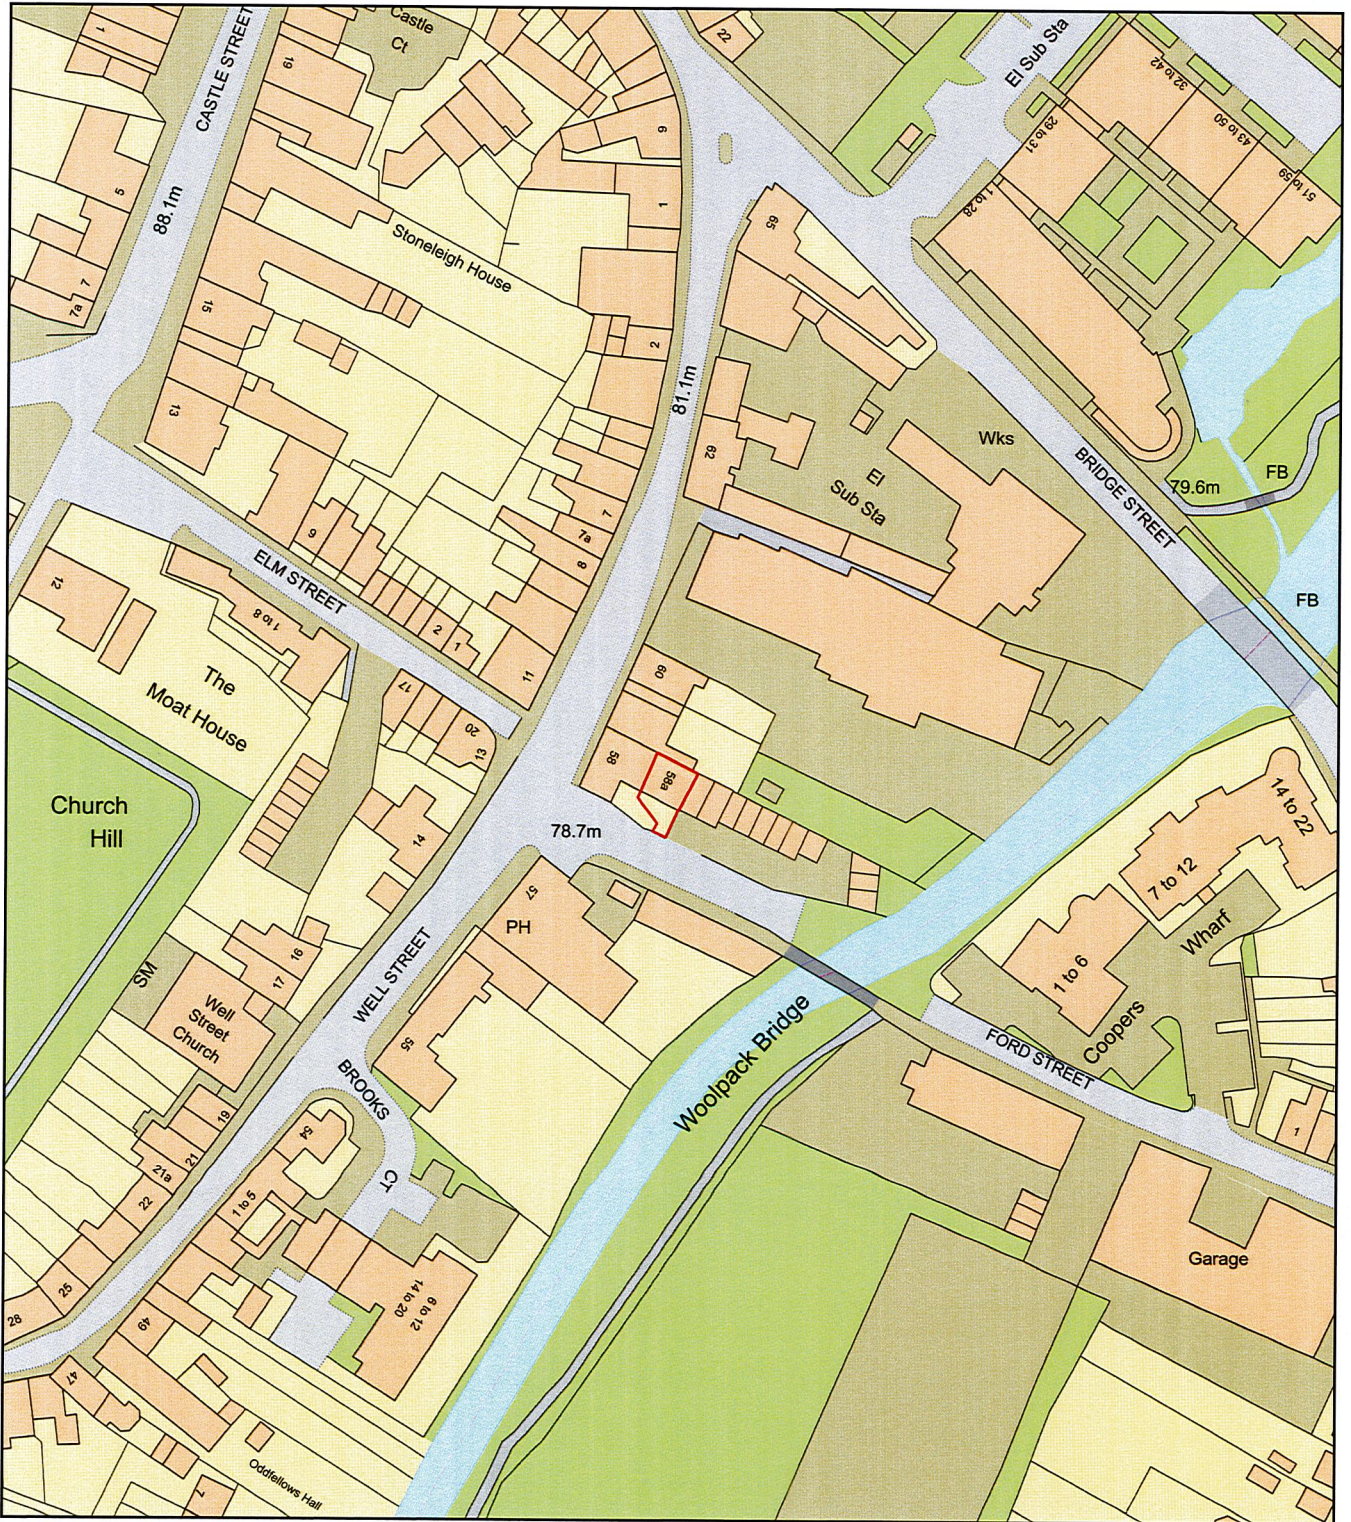

58A WELL STREET - Location Plan

Plan Produced for: ROISIN BENNETT

Date Produced: 14 Mar 2024

Plan Reference Number: TQRQM24074100930182

Scale: 1:1250 @ A4

58A WELL STREET

Plan Produced for: ROISIN BENNETT

Date Produced: 14 Mar 2024

Plan Reference Number: TQRQM24074100406118

Scale: 1:200 @ A4