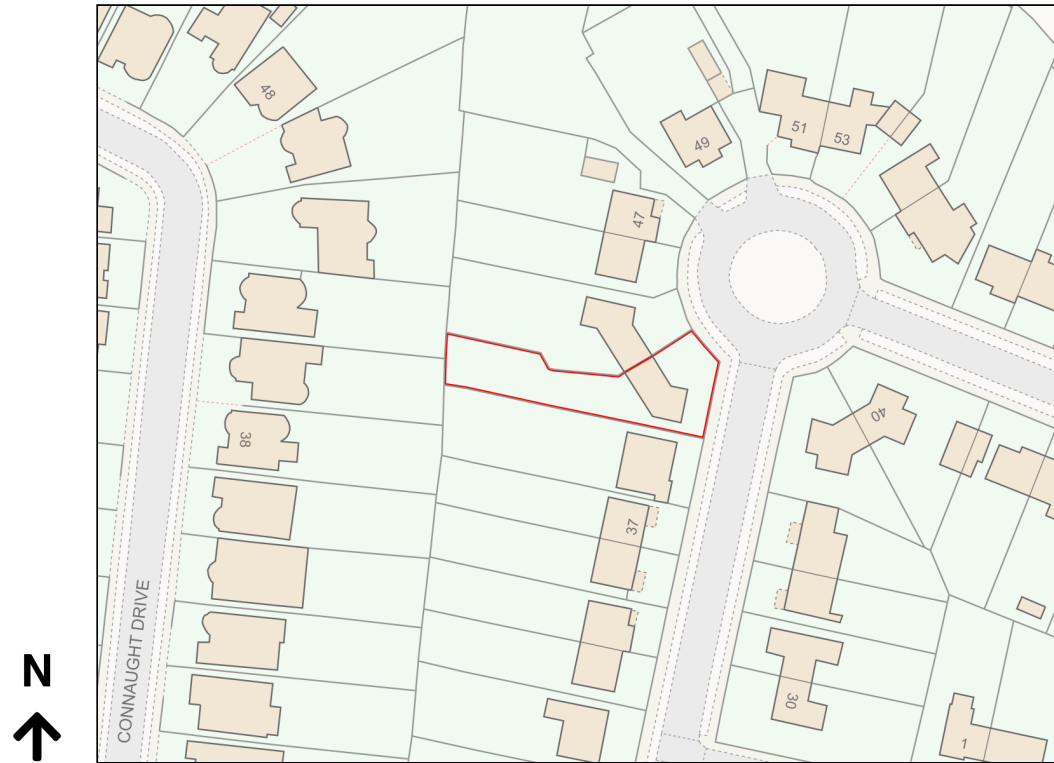

Location Plan

Site Address: 41, Brookland Rise, Golders Green, London, NW11 6DT

Date Produced: 20-Mar-2024

Scale: 1:1250 @A4

Planning Portal Reference: PP-12908161v1