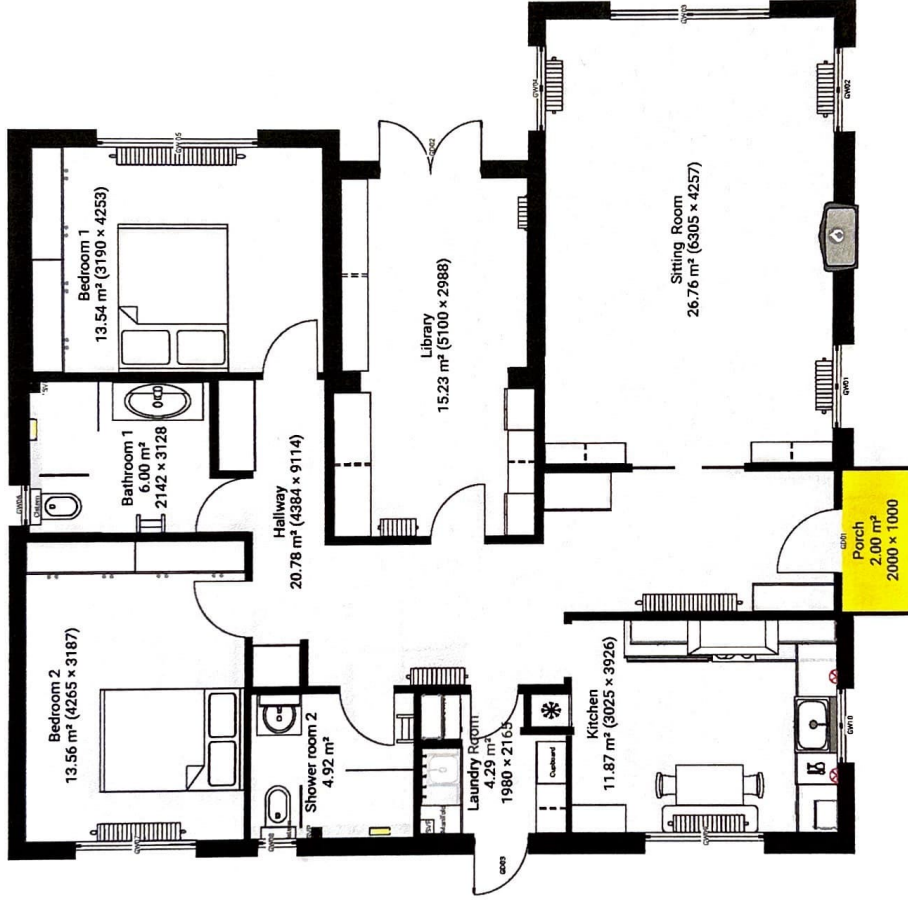

▼ Proposed Floor Plan

Drawing number 02

TOTAL AREA: 118.91 m² • LIVING AREA: 116.91 m² • ROOMS

SCALE