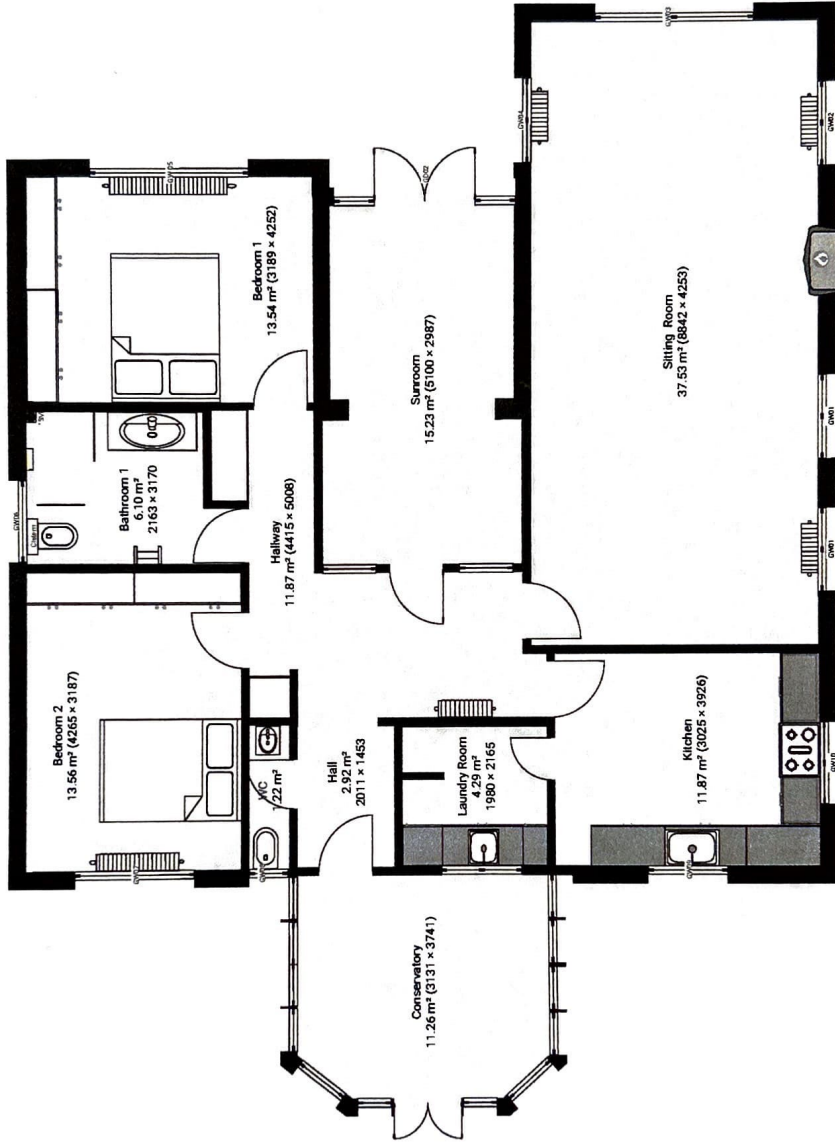

▼ Existing Floor plan

Drawing number 01

TOTAL AREA: 129.32 m<sup>2</sup> • LIVING AREA: 129.32 m<sup>2</sup> • ROOMS:

SCALE :

ON A4 PAPER SIZE