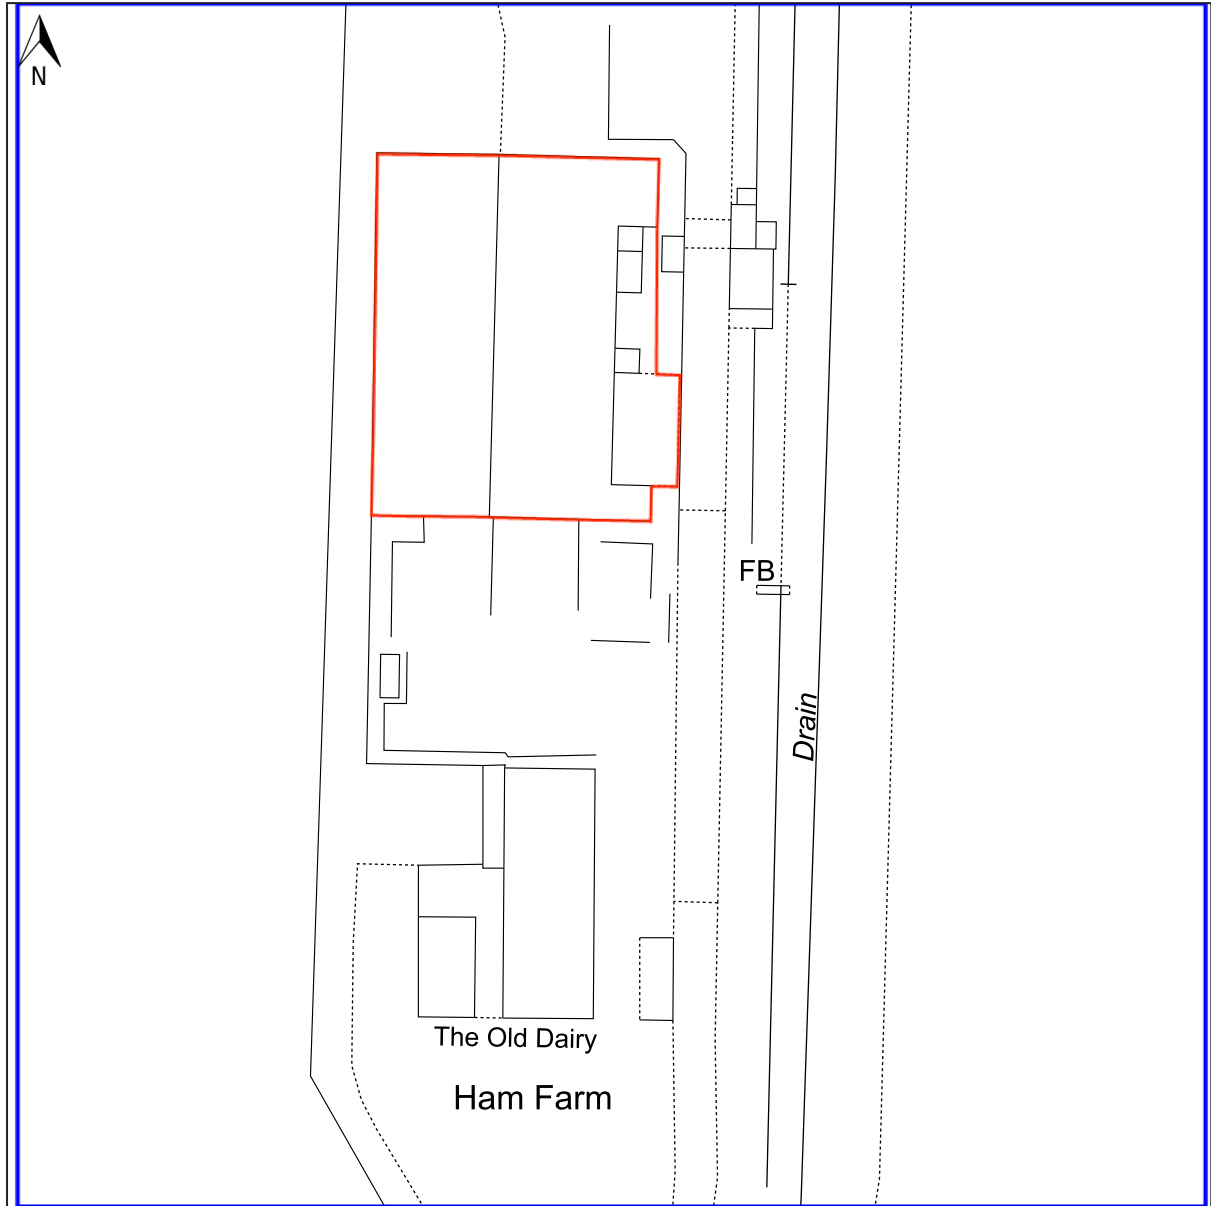

HAM FARM, MAIN ROAD, BOSHAM, WEST SUSSEX, PO18 8EH

UPRN: 100062409446

HMLR Title No:

© Crown copyright and database rights, 2024. Ordnance Survey
0100031673 Created using Plans by Emapsite

Scale: 1:1250

Paper Size: A4