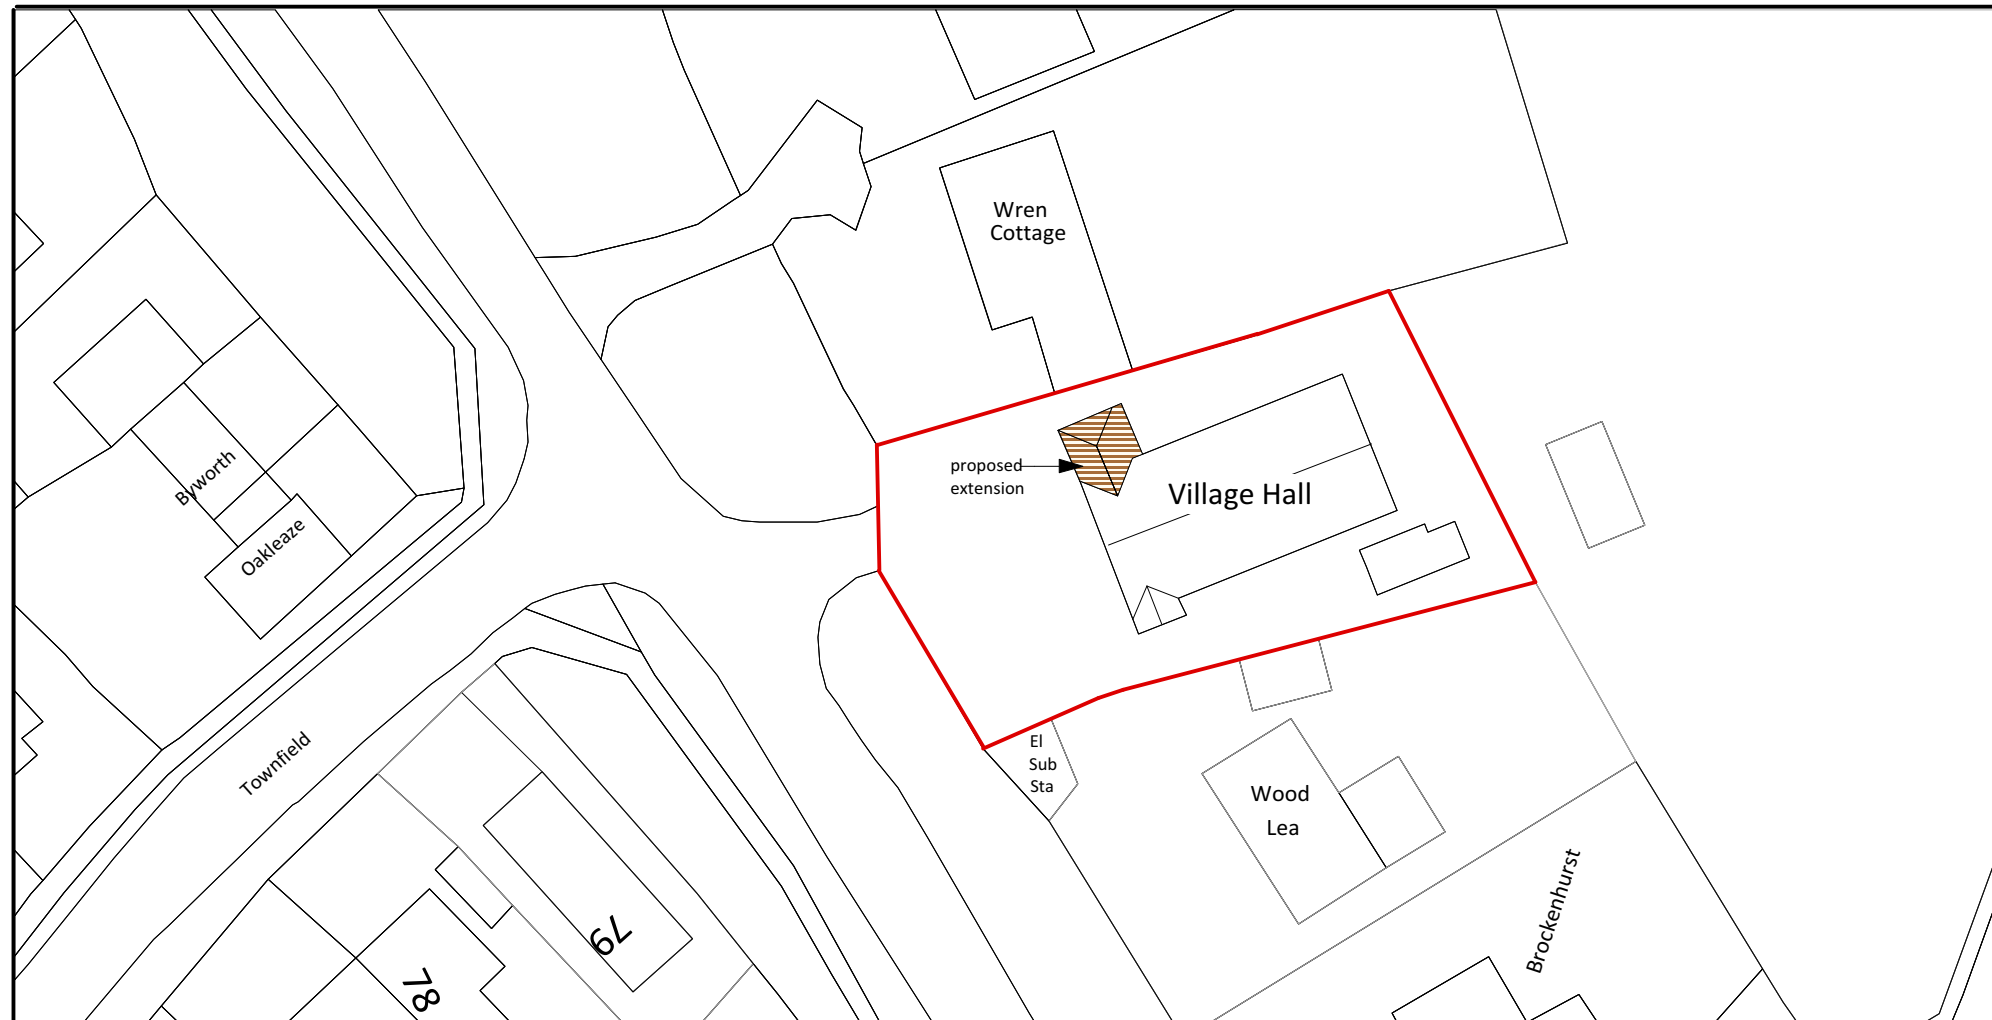

Location Plan 1:1000 with photo directions

Title Kirdford Village Hall	
Job :- Proposed Single Storey Extension	
Drawing :- Location / Block Plan	
Scale: 1 :500 Date: March 2024 Drawing No:70391/LBP All Dimensions to be checked on site prints to scale @A3	
Issue : Planning	
S. R. Burrell MRICS BSc DipBldgCons Chartered Surveyor	Burrell, Plaistow Road, Ifold West Sussex. RH14 0TU Telephone : 01403 751609 Email:srburrellmrics@gmail.com

ReQuestAPlan
 Map number: TQRQM23345141942425
 Title: Kirdford Village Hall
 Map Produced For: KVH Management Committee
 Crown copyright and database rights 2023 OS 100042766
 Project ID:
 Date of Purchase: 11-12-2023
 1 Years subscription from 11-12-2023 for 1 workstation