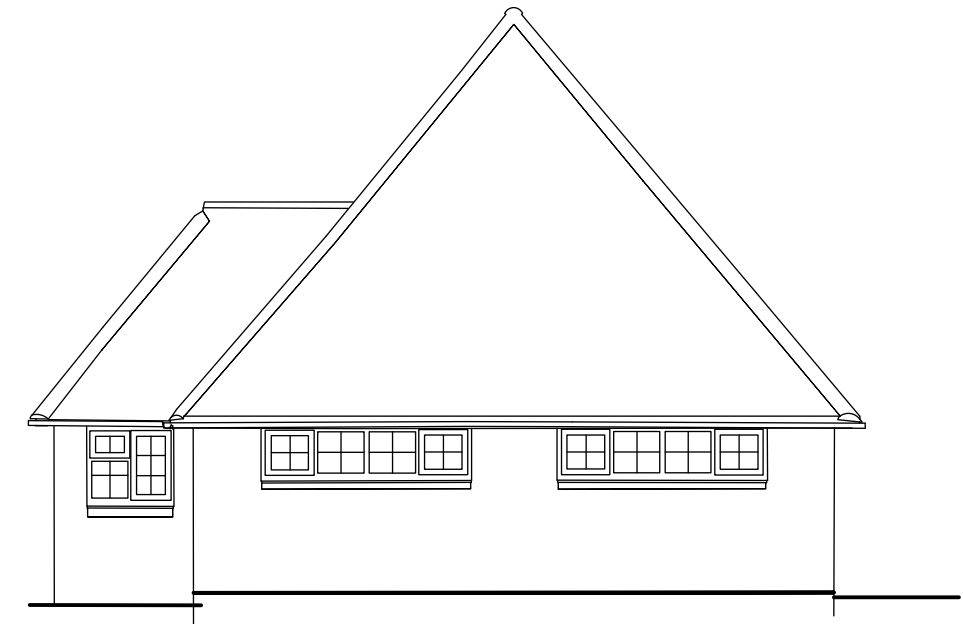

Side South Elevation

Front West Elevation

Rear East Elevation

Side North Elevation

Title **Kirdford Village Hall**

Job :- **Proposed Single Storey Extension**

Drawing :- **Existing Elevation**

Scale: 1 :100 Date: March 2024 Drawing No:70391/ExEL
All Dimensions to be checked on site prints to scale @A3