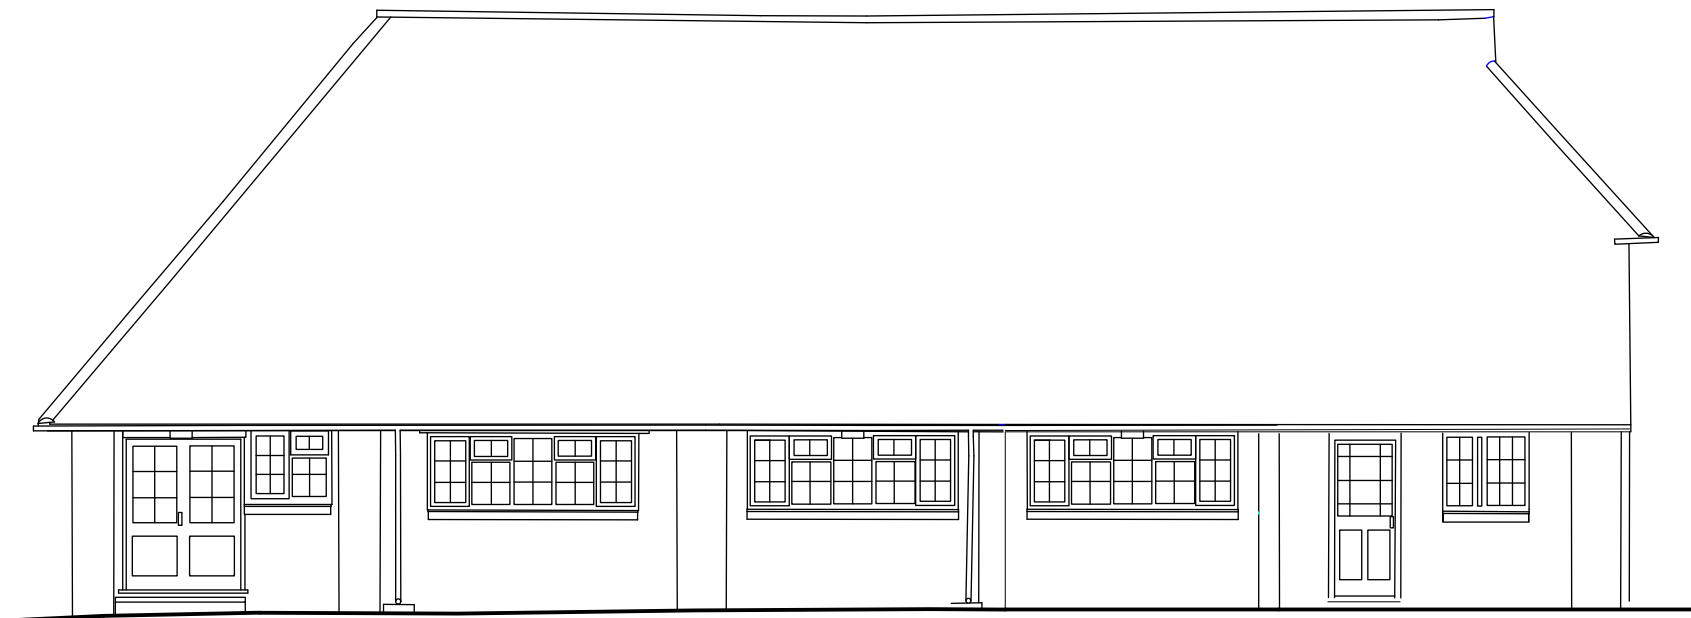

Side South Elevation

Front West Elevation

Rear East Elevation

Side North Elevation

Title **Kirdford Village Hall**

Job :- **Proposed Single Storey Extension**

Drawing :- **Existing Elevation**

Scale: 1 :100 Date: March 2024 Drawing No:70391/ExEL
All Dimensions to be checked on site prints to scale @A3