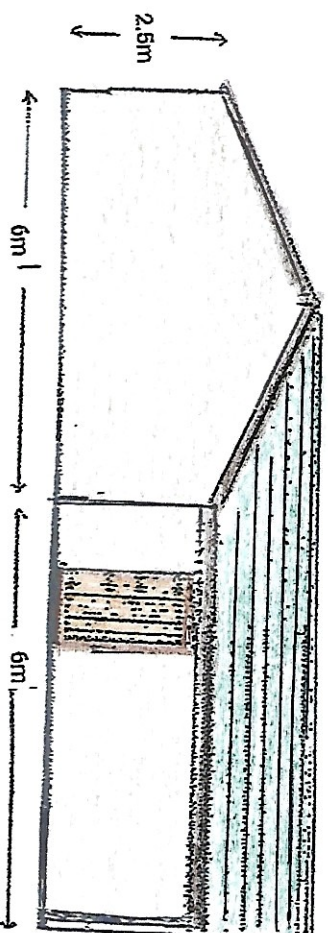

South Elevation

North Elevation

East Elevation

West Elevation

Proposed Elevations scale 1:100

Proposed Stables at The Lodge, Wheatley Hills, Co. Durham

- Dark green corrugated metal sheet roof
- Timber framed ventilation windows
- Blockwork with Buff brown render