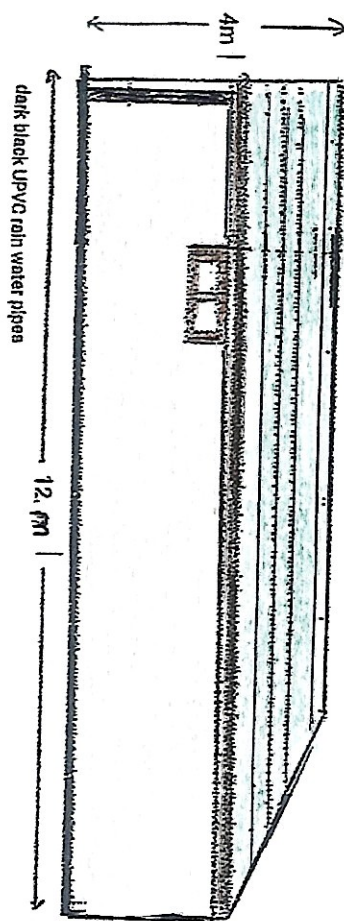

South Elevation

North Elevation

East Elevation

West Elevation

Proposed Elevations scale 1:100

Proposed Stables at The Lodge, Wheatley Hills, Co. Durham

- Dark green corrugated metal sheet roof
- Timber framed ventilation windows
- Blockwork with Buff brown render