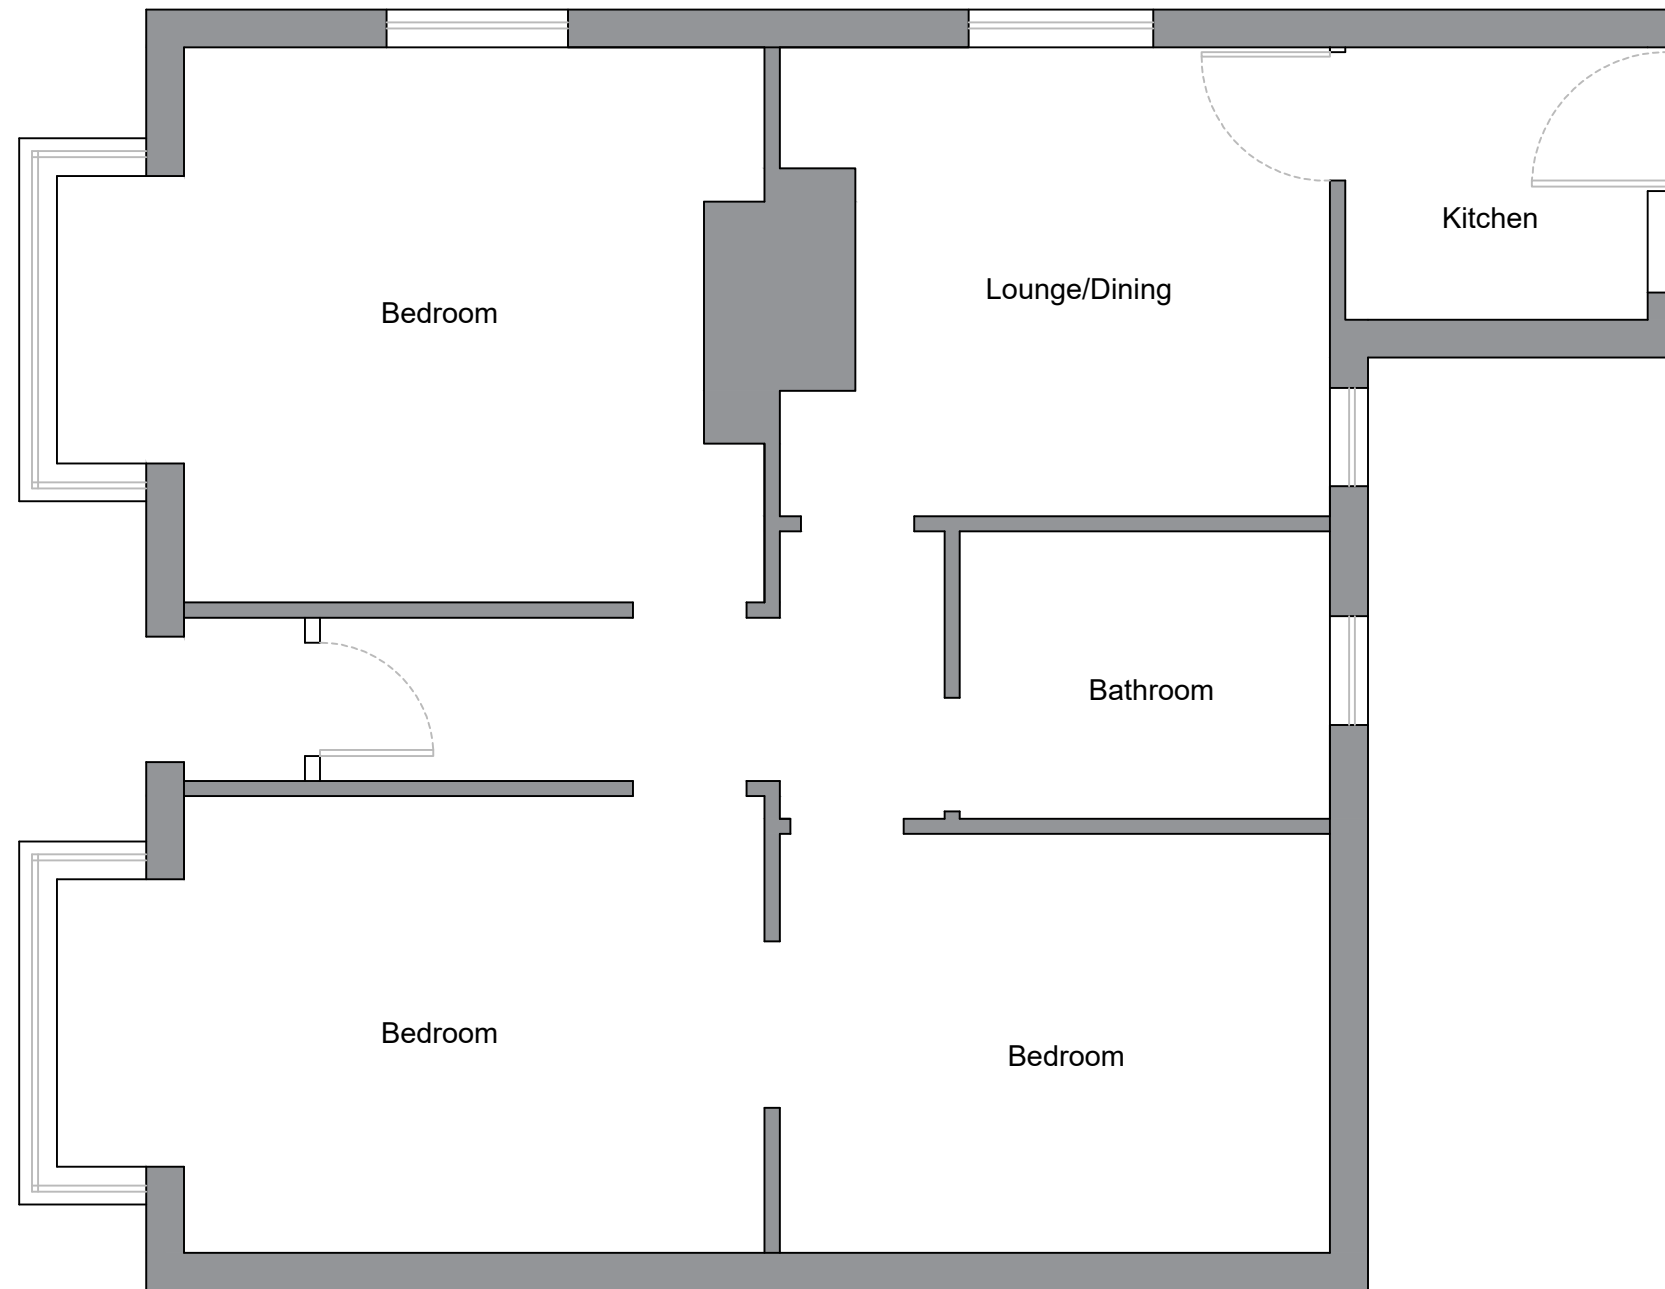

**SINGLE STOREY REAR
EXTENSION AND
INTERNAL ALTERATIONS**

DRAWING TITLE:

EXISTING
ARRANGEMENT

Layout Plan

CLIENT:

50 Ravenswood Avenue
Blackpool,
Lancashire,
FY3 7SU

SCALE:

1:50

DRAWN BY:

MD

DRAWING NO:

DG - 24 - 001- RAVE

REV:

B