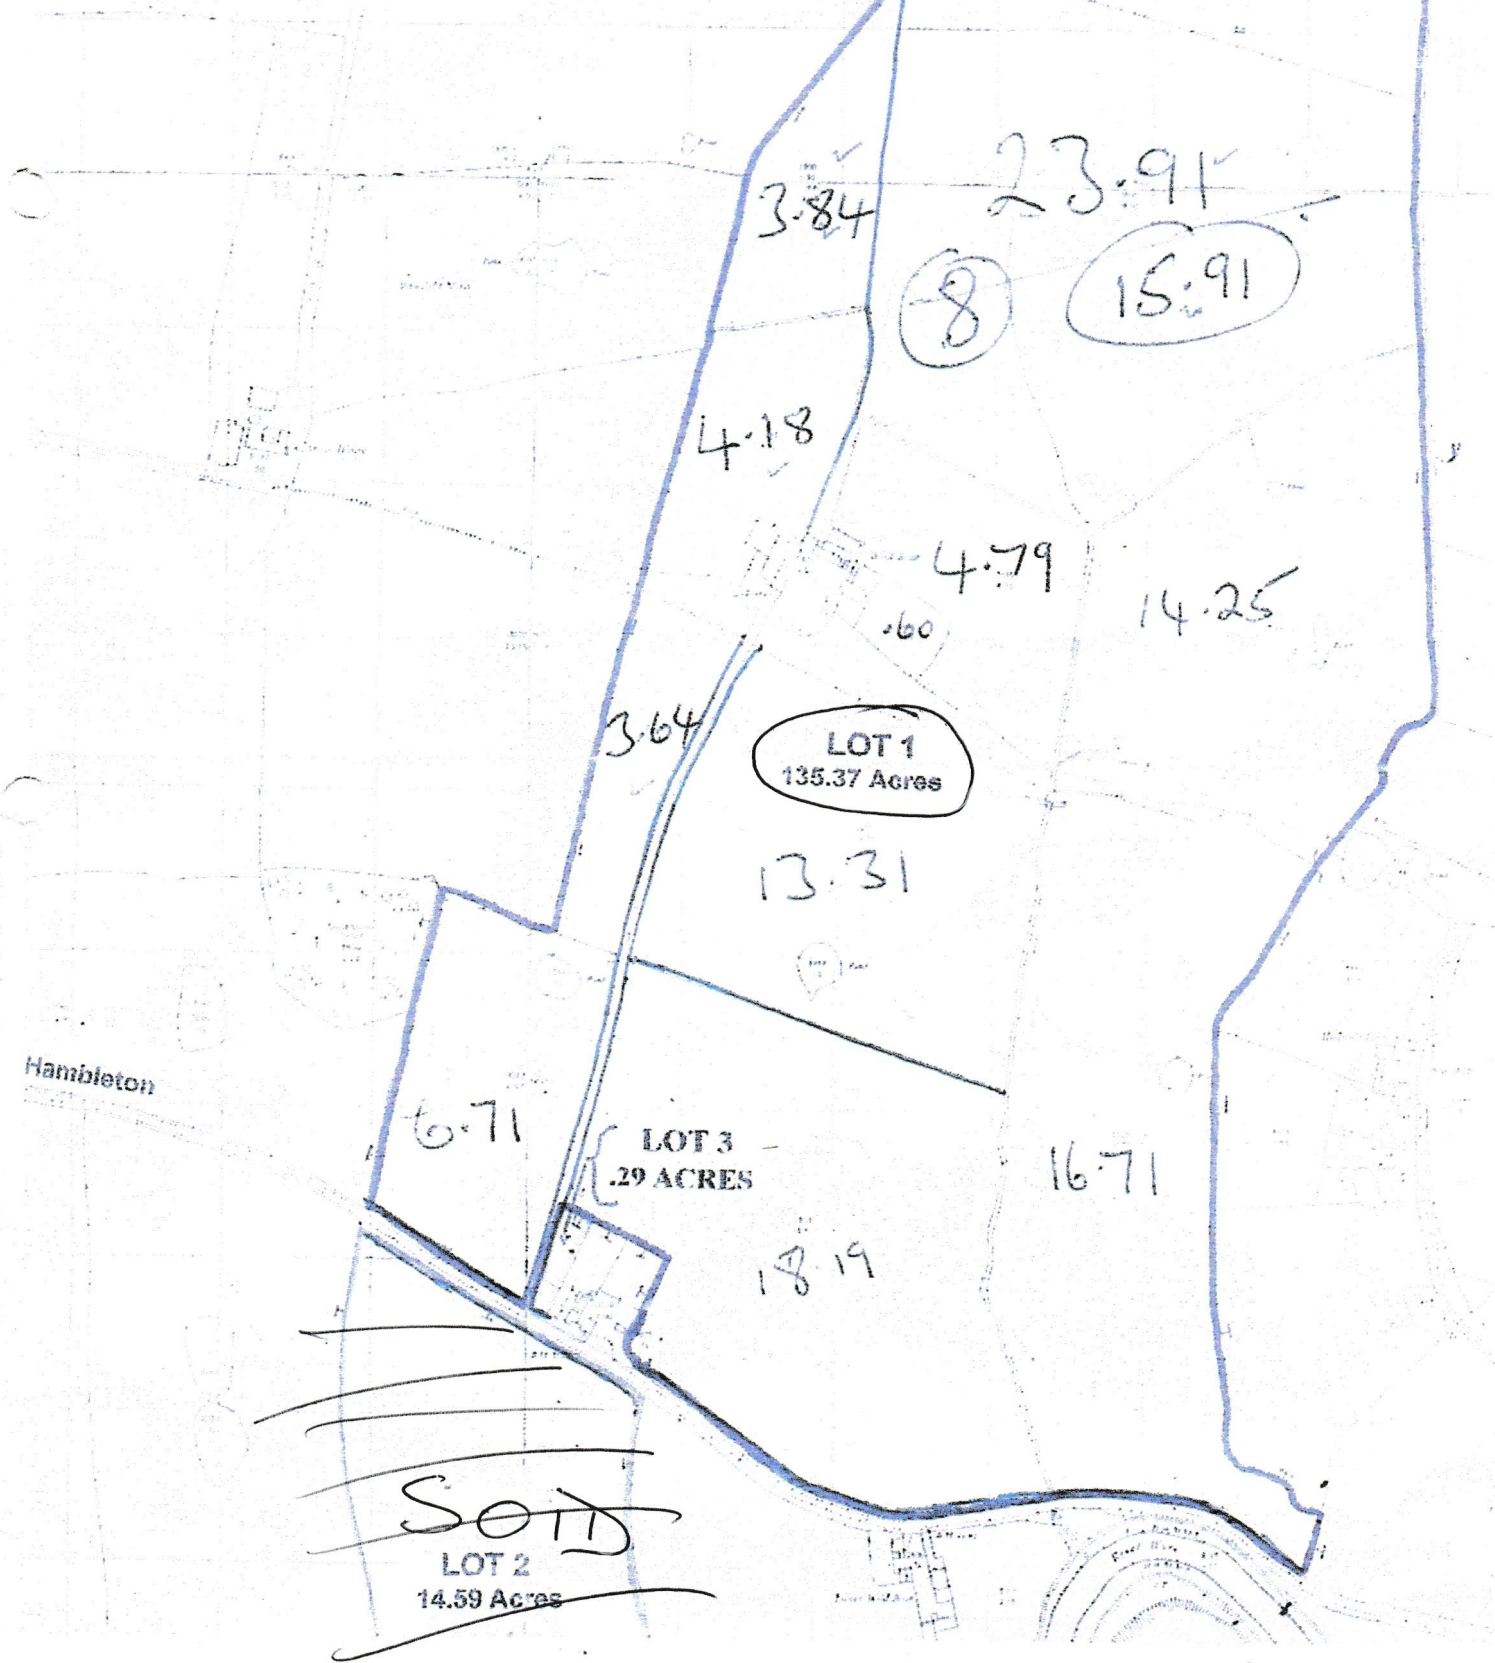

WILD BOAR FARM

St. Michael's on Wyre, Nr Garstang

Plan not to scale for identification purposes only

Produced from the Ordnance Survey Map with permission of The Controller of H M Stationery Office: Licence No: E5777358

Hambleton

SOLD
LOT 2
14.59 Acres