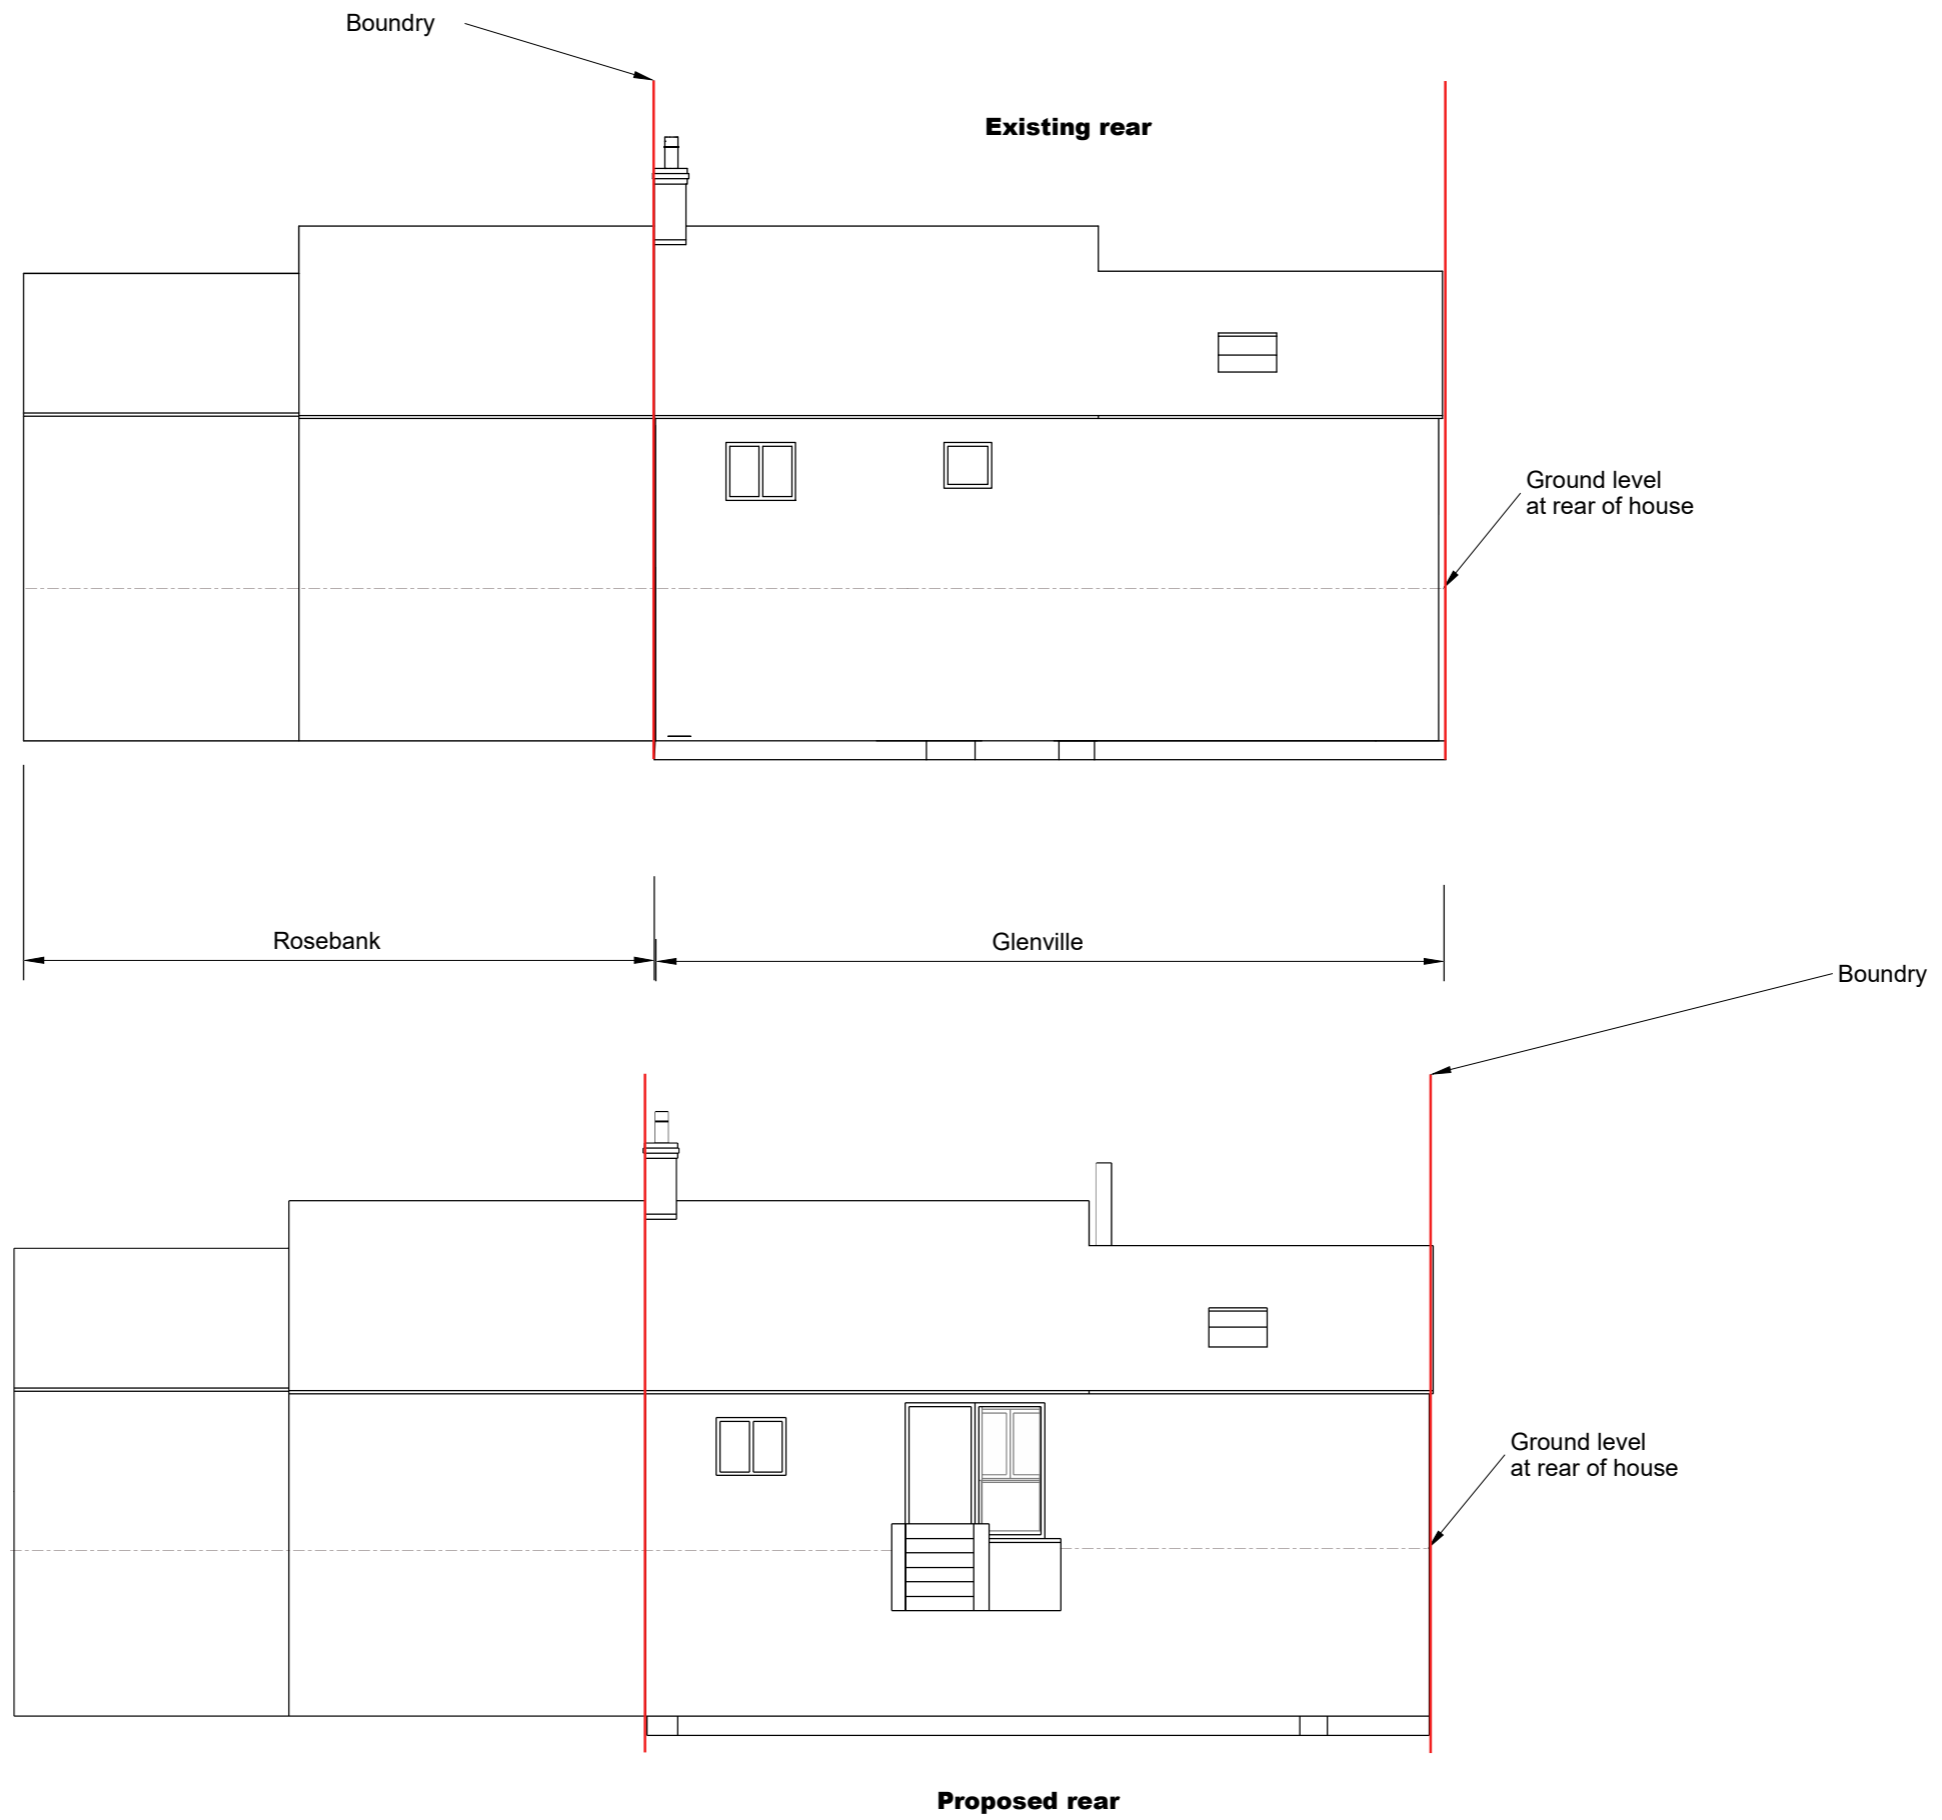

1:100 scale

1:100

Glenville, Ruscombe Rd
GL66DH

PROJECT
Glenville Mods
ISSUE
8th March 24
DRAWN BY
DH
PROJECT NO.
Version 9

Rear Elevation
details

A.02