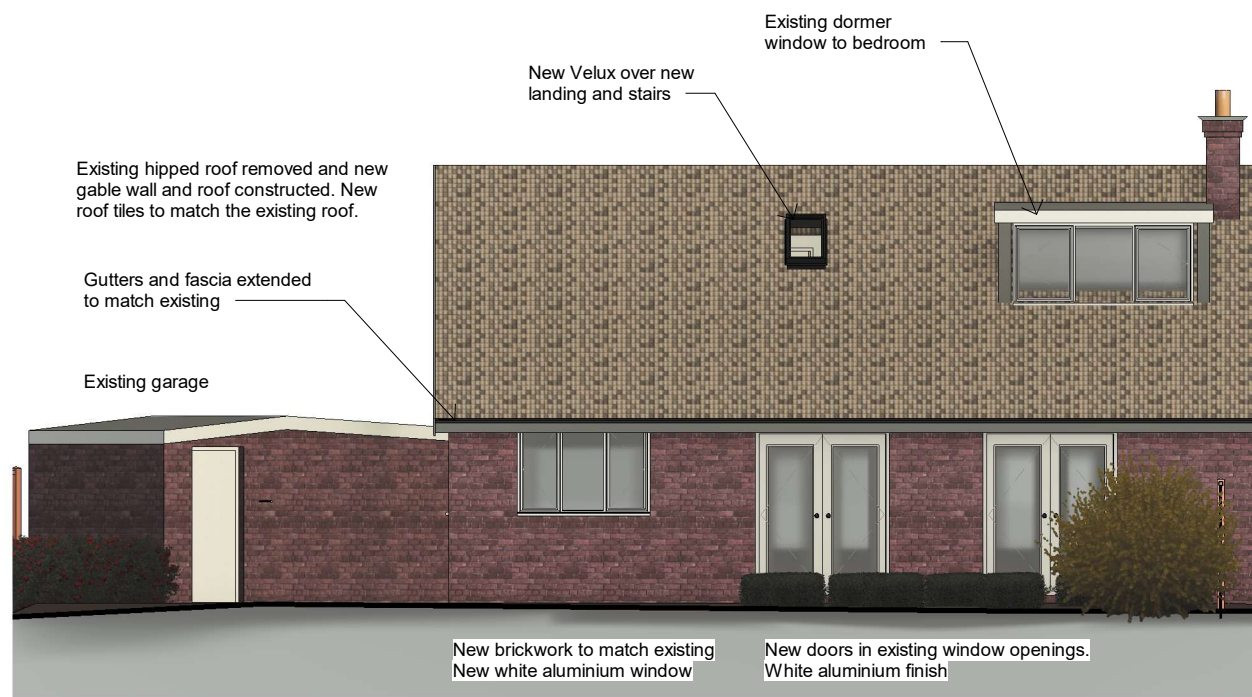

SOUTH ELEVATION WITHOUT GARAGE

SOUTH ELEVATION WITH GARAGE

EAST ELEVATION (garden)

WEST ELEVATION (Drive)

No.	Description	Date
A	Window style changed. Doors added to lounge	14/2/24
B	Annotation added	05/03/24

Chris Hill MCIAT
Architectural Technologist

PROJECT
10 Elmwood Close

SHEET
Elevations

CLIENT
Mrs Bostock

Date Jan 2024	Project number 2024-058	Scale (@ A3) 1 : 100
Drawn by CJH	DRAWING NUMBER	
Checked by	058 - 013	REV B