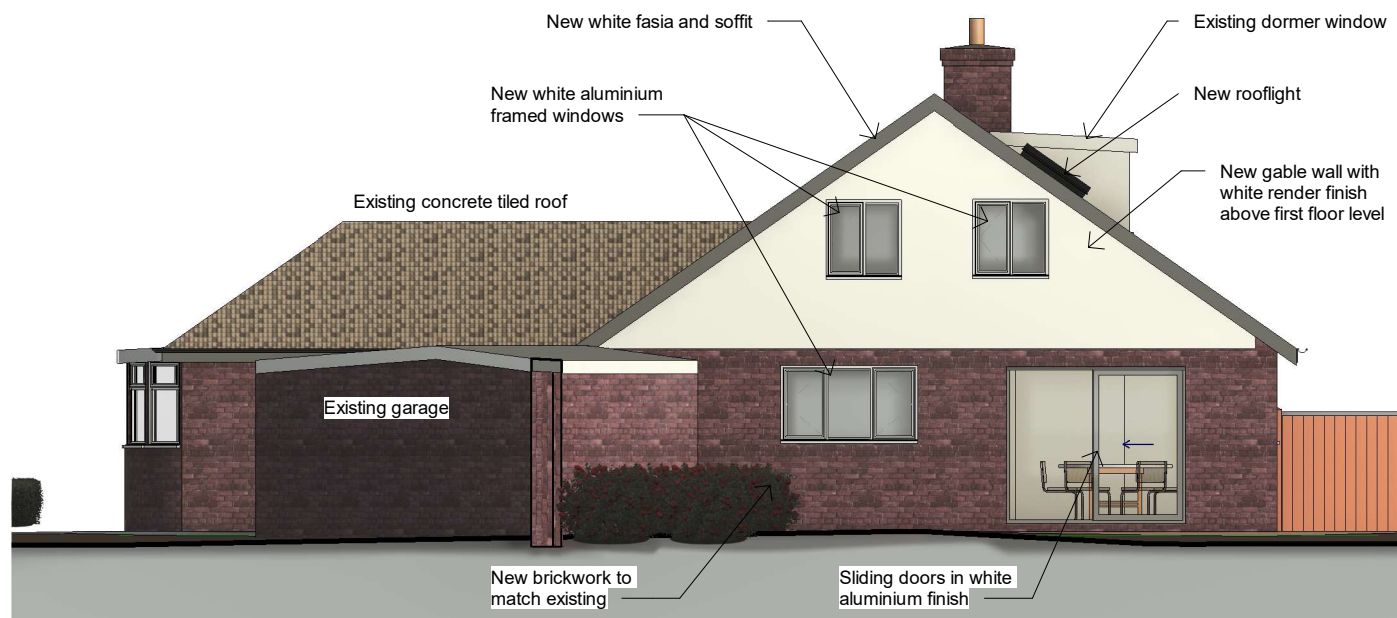

SOUTH ELEVATION WITHOUT GARAGE

SOUTH ELEVATION WITH GARAGE

EAST ELEVATION (garden)

WEST ELEVATION (Drive)

No.	Description	Date
A	Window style changed. Doors added to lounge	14/2/24
B	Annotation added	05/03/24

Chris Hill MCIAT
Architectural Technologist

PROJECT
10 Elmwood Close

SHEET
Elevations

CLIENT
Mrs Bostock

Date Jan 2024	Project number 2024-058	Scale (@ A3) 1 : 100
Drawn by CJH	DRAWING NUMBER	
Checked by	058 - 013	REV B