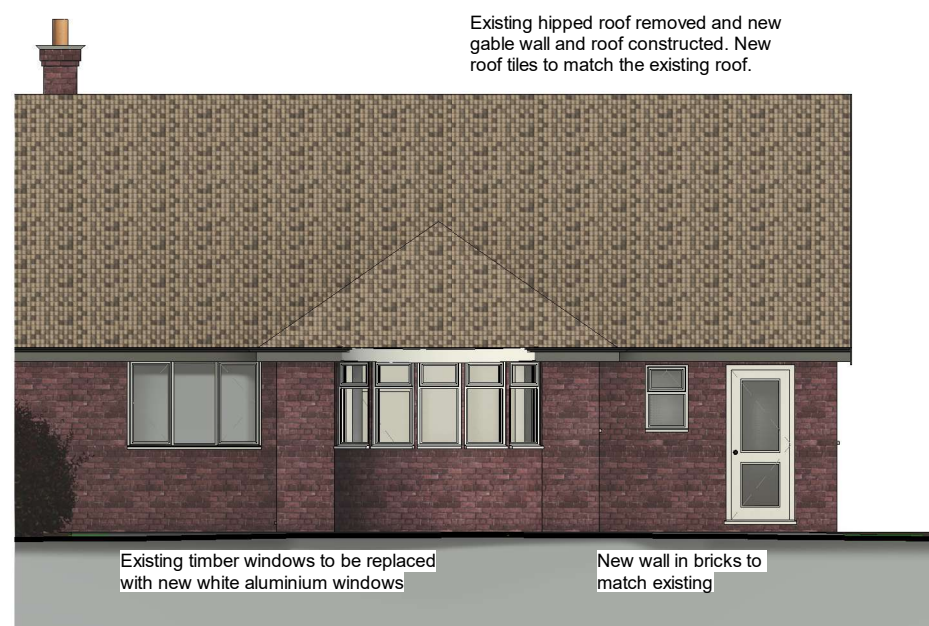

SOUTH ELEVATION WITHOUT GARAGE

SOUTH ELEVATION WITH GARAGE

EAST ELEVATION (garden)

WEST ELEVATION (Drive)

No.	Description	Date
A	Window style changed. Doors added to lounge	14/2/24
B	Annotation added	05/03/24

Chris Hill MCIAT
Architectural Technologist

PROJECT
10 Elmwood Close

SHEET
Elevations

CLIENT
Mrs Bostock

Date Jan 2024	Project number 2024-058	Scale (@ A3) 1 : 100
Drawn by CJH	DRAWING NUMBER	
Checked by	058 - 013	REV B