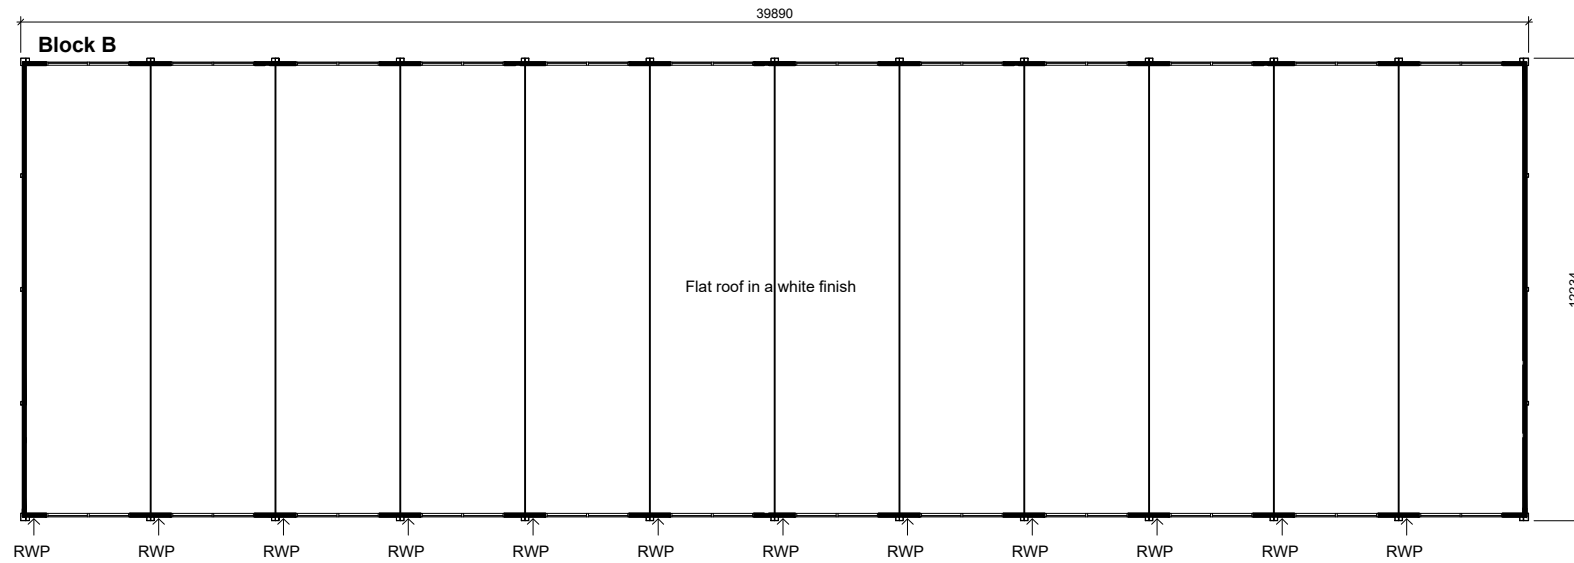

Block A

Block B

<b>Portakabin</b>	REV: A
<b>The Blue School</b> at Kennion Road, Wells BA5 2NR	
Date: 20.02.2024	
Scale : 1:200 @ A3	
Dwg No: DLTBSPE	