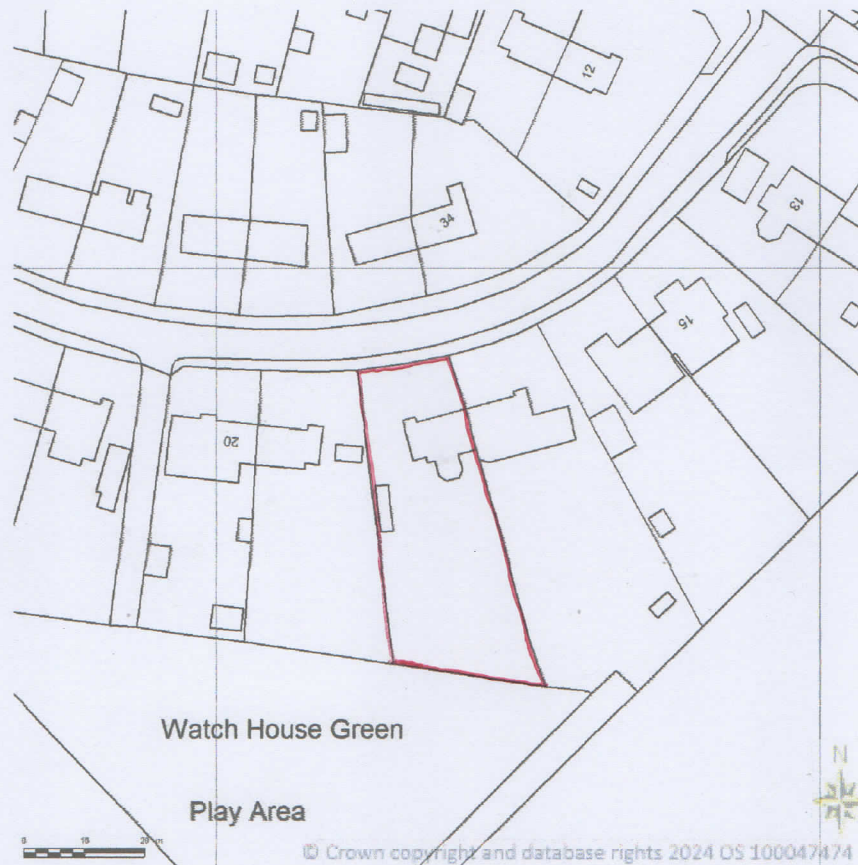

SITE LOCATION PLAN  
AREA 2 HA

SCALE: 1:1250 on A4

CENTRE COORDINATES: 569137 , 220972

Supplied by Streetwise Maps Ltd  
[www.streetwise.net](http://www.streetwise.net)  
Licence No: 100047474