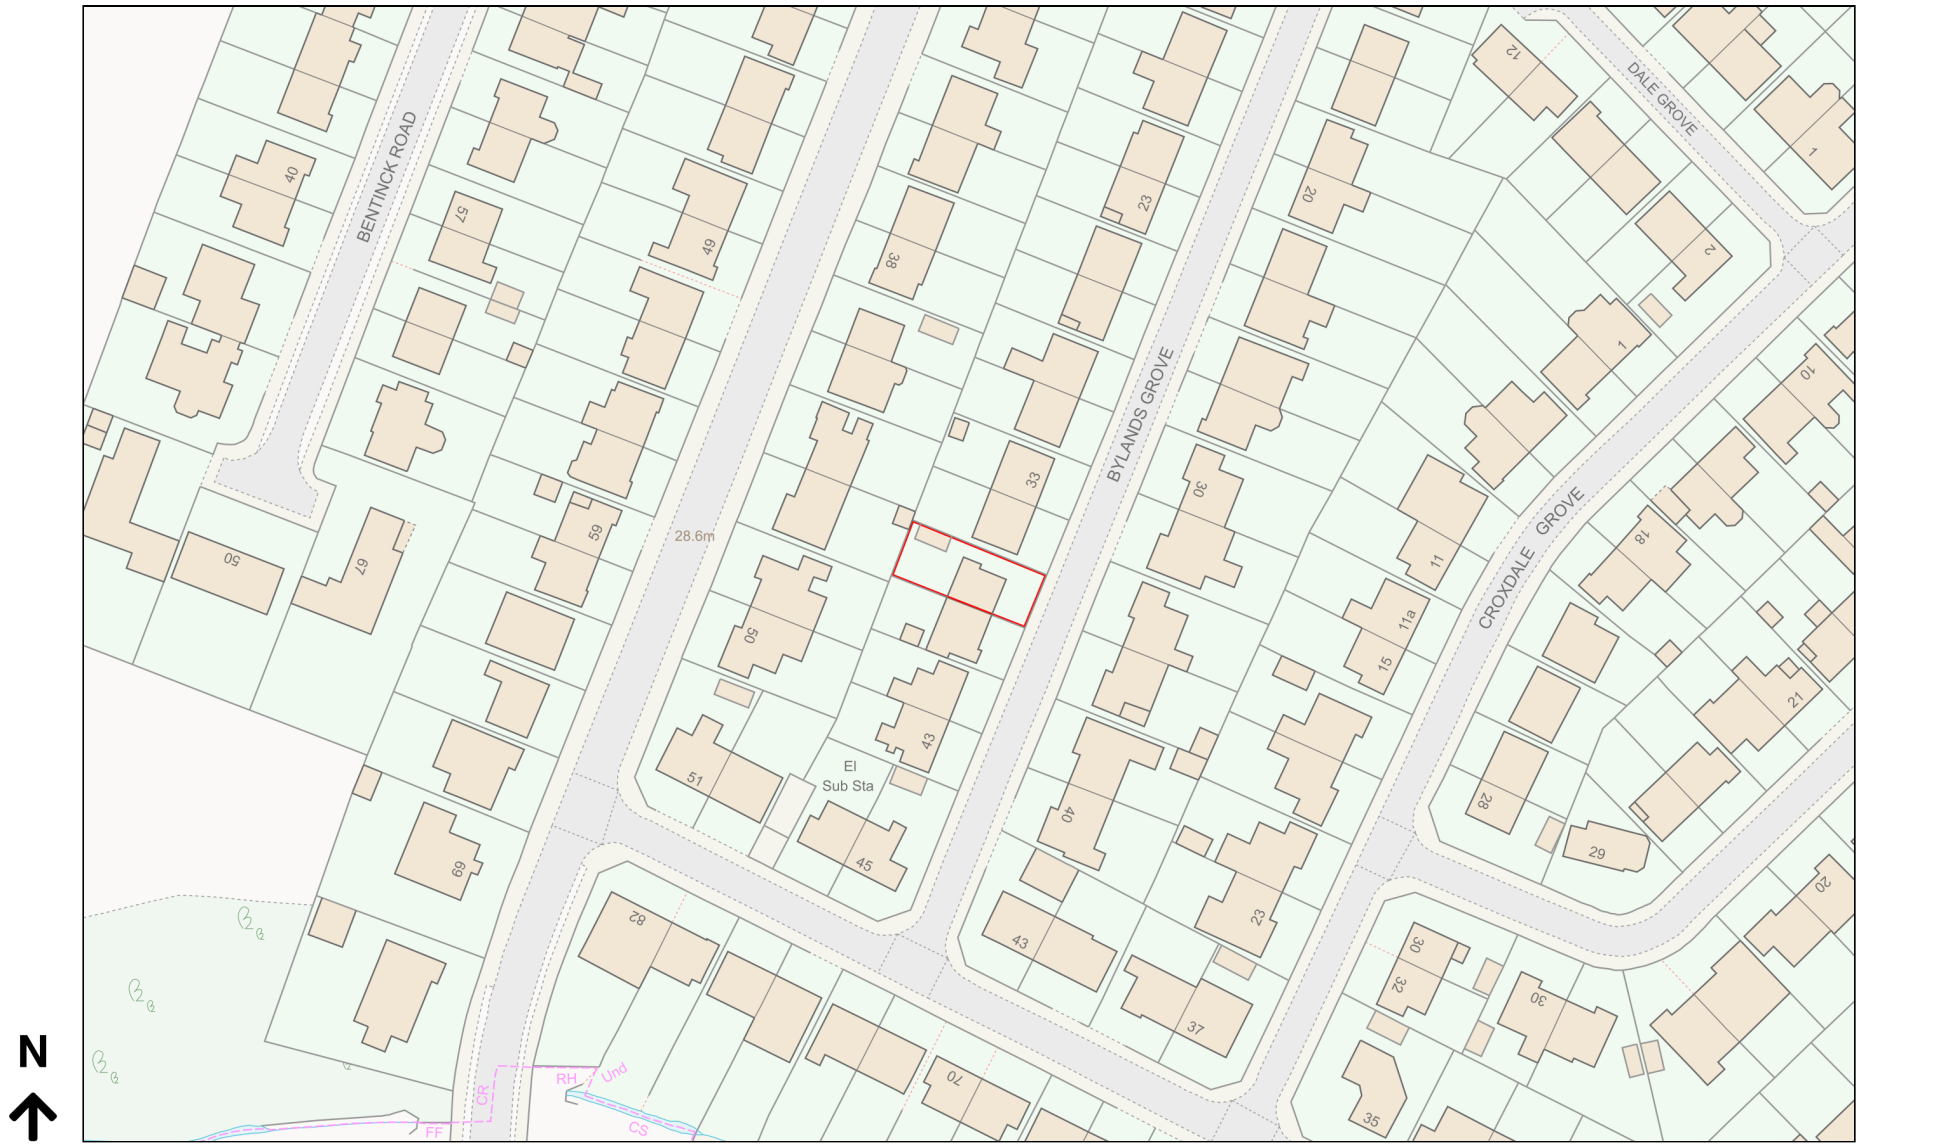

Location Plan

Site Address: 37, Bylands Grove, Stockton-on-tees, TS19 7BG

Date Produced: 13-Mar-2024

Scale: 1:1250 @A4

Planning Portal Reference: PP-12888103v1