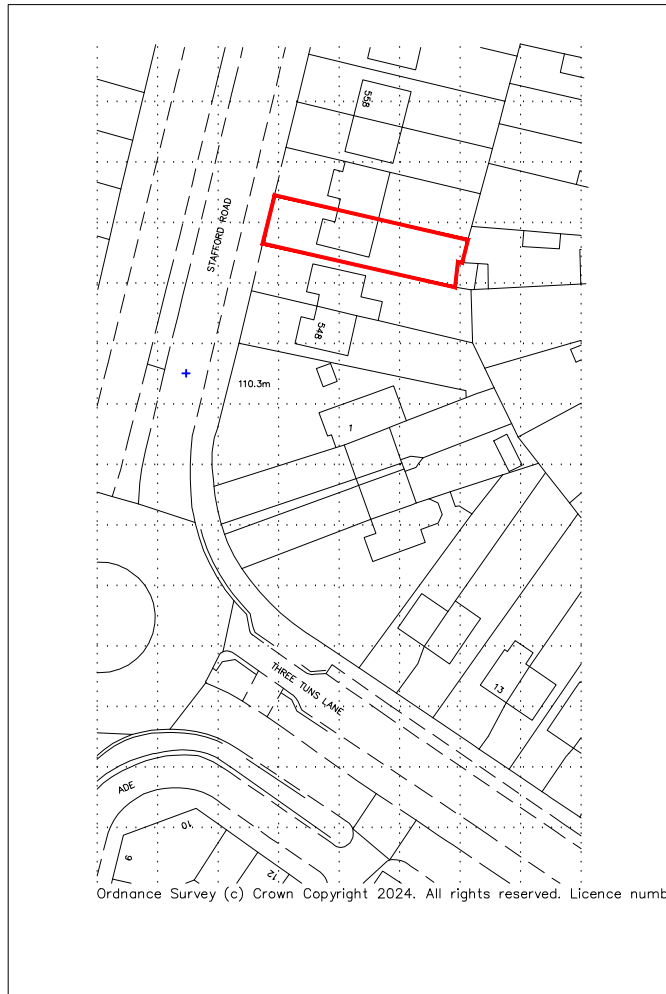

LOCATION PLAN

SCALE 1:1250

552 Stafford Road
Wolverhampton
WV106NN