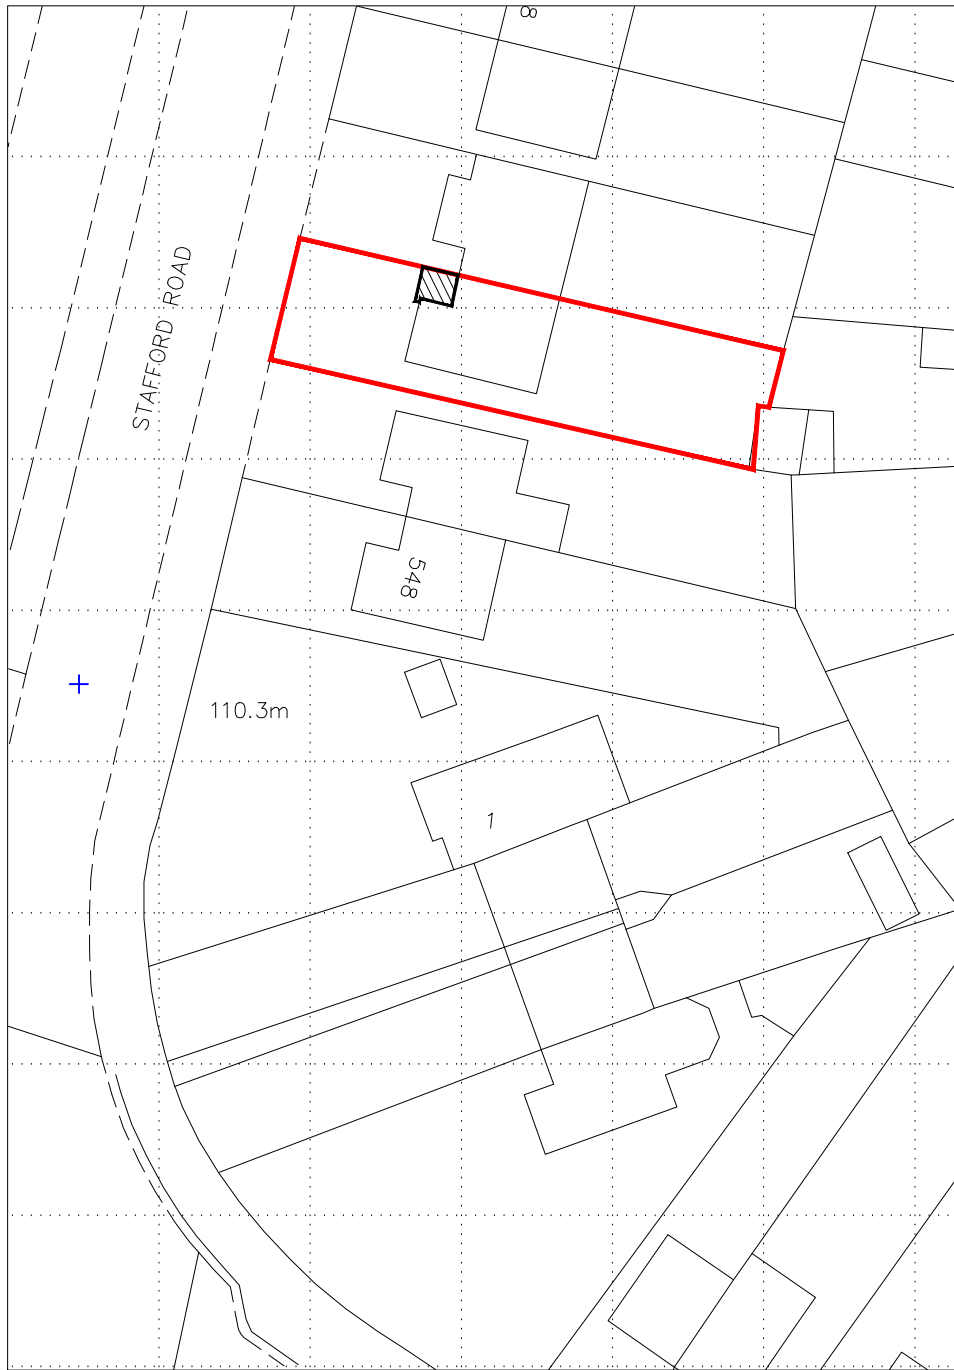

BLOCK PLAN

SCALE 1:500

552 Stafford Road
Wolverhampton
WV106NN