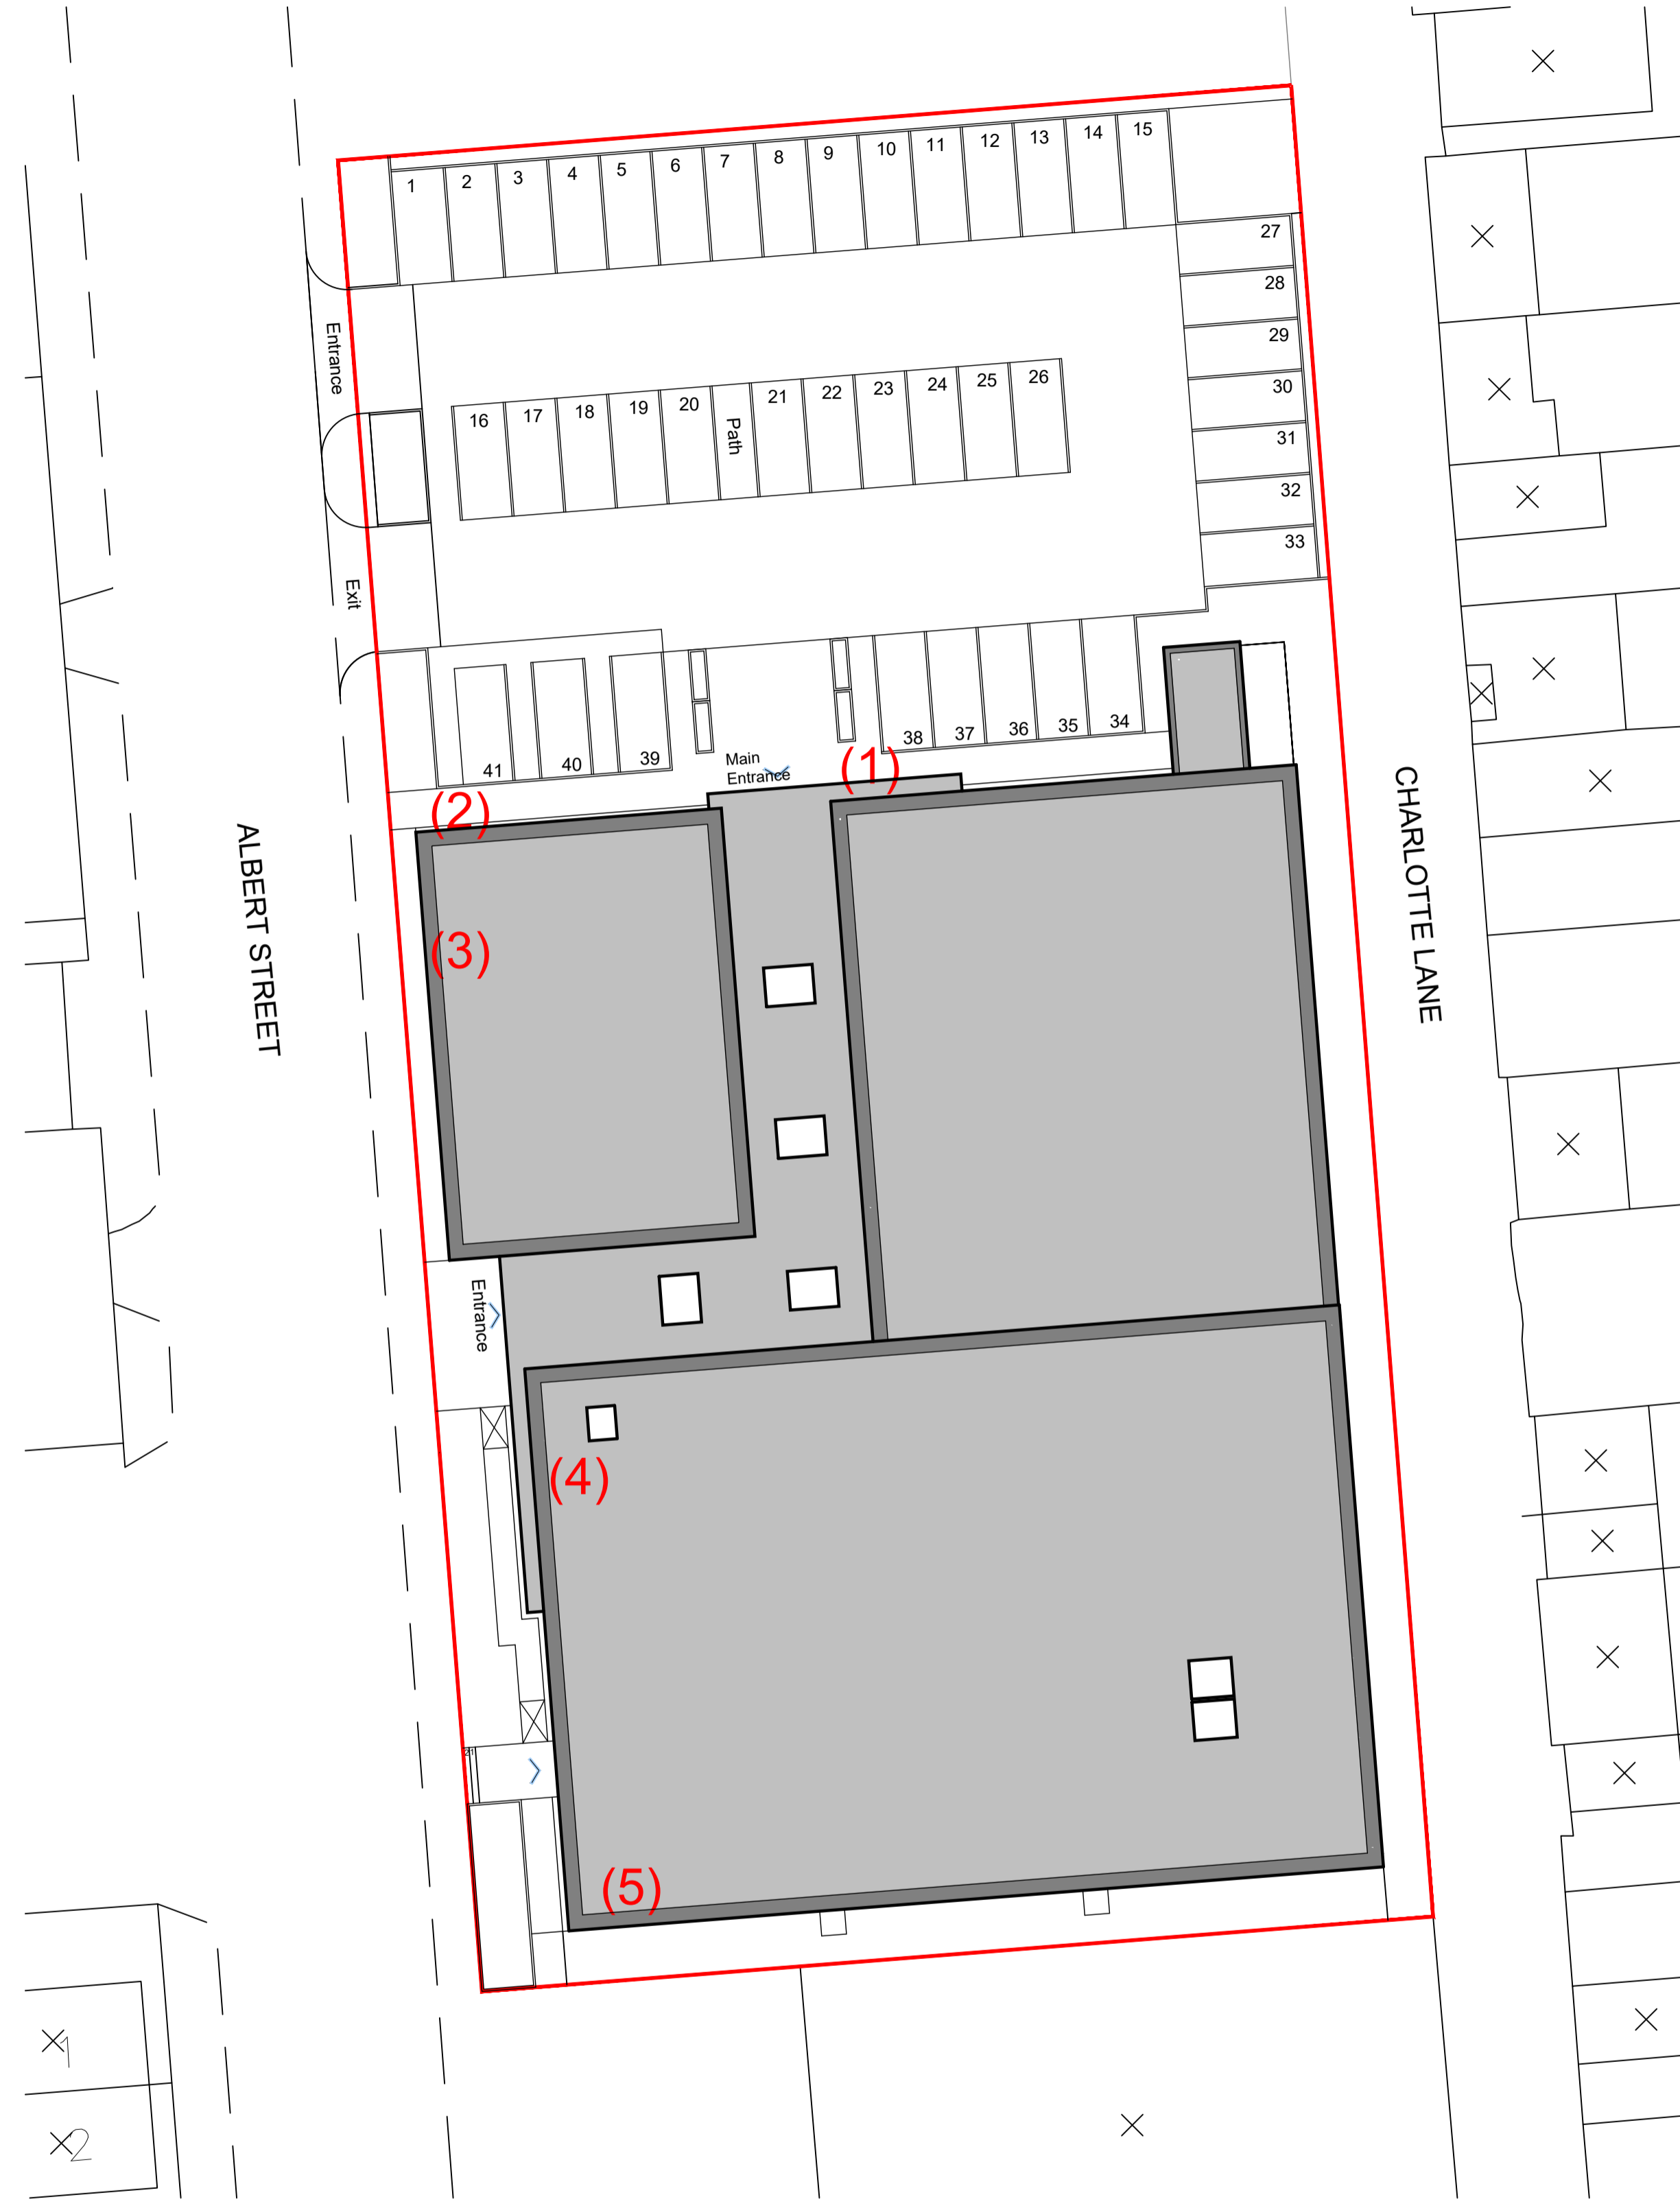

Sign 1
Raised cross on 50mm stand offs
Black acrylic
Scale 1:50

Sign 2
Raised black lettering on 50mm stand offs
Acrylic lettering
Font : Silk Serif bold "Central"
Silk Serif Italic "Cafe"
Back lit with white LED lighting
Scale 1:50

Sign 3
Raised black lettering on 50mm stand offs
Acrylic lettering
Font : Silk Serif bold "Central"
Silk Serif Italic "Cafe"
Back lit with white LED lighting
Scale 1:50

Sign 4
100mm white boxed out lettering. Side of box black
Lit with white internal LED lighting
Font : Silk Serif bold
Scale 1:50

Sign 6
100mm white boxed out cross. Side of box black
Lit with white internal LED lighting
Scale 1:50

Block Plan : Scale 1 : 250

Site Plan : Scale 1 : 2500

Please refer to 22028-Si 1 for signage locations