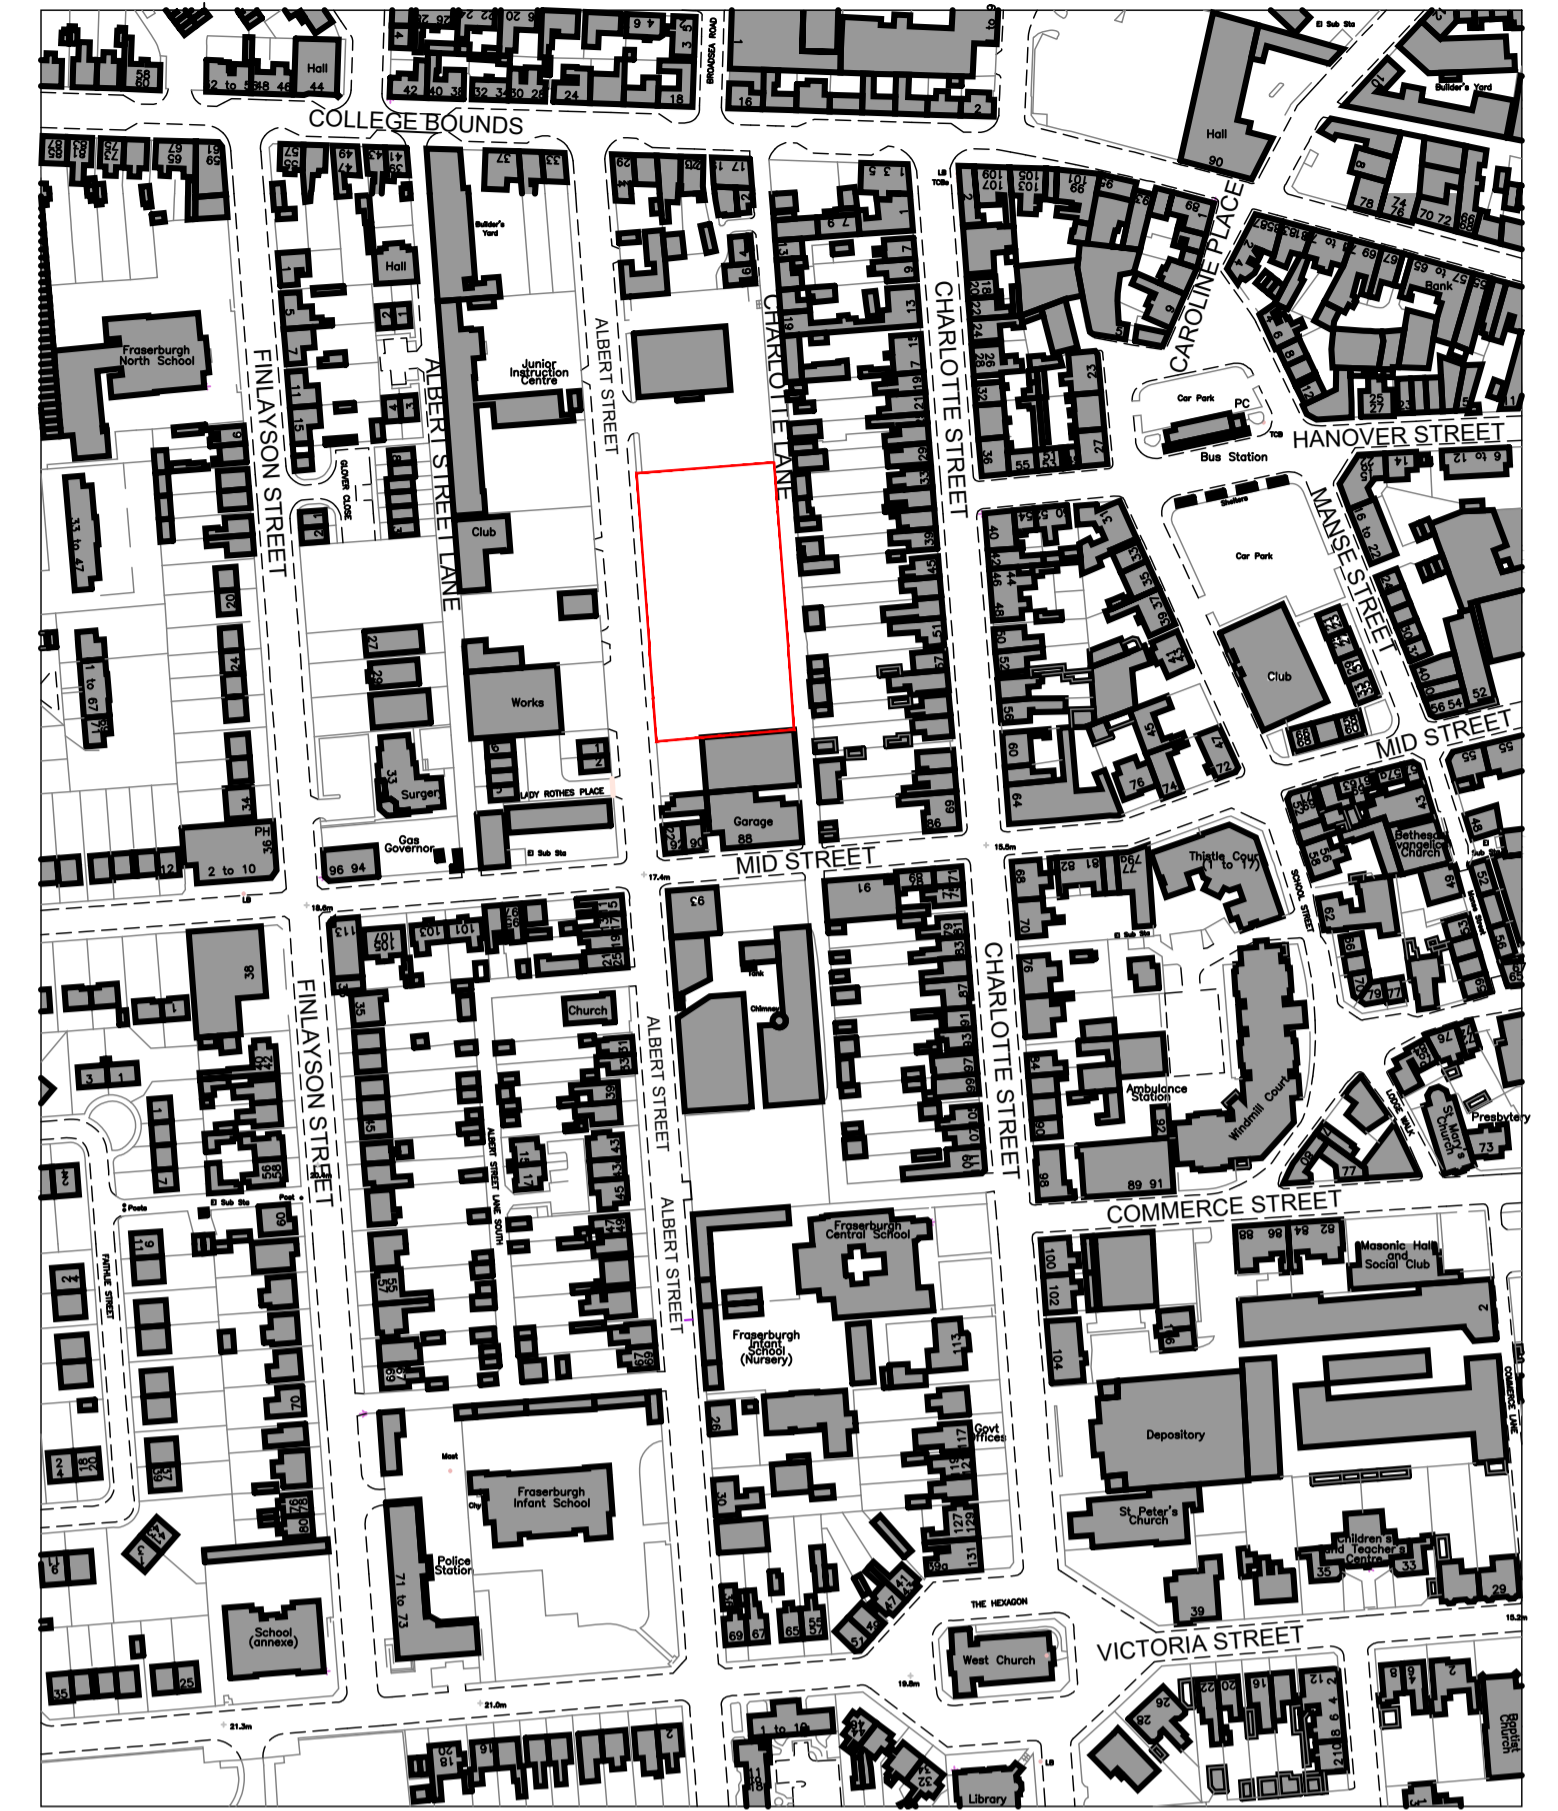

Sign 1
Raised cross on 50mm stand offs
Black acrylic
Scale 1:50

Sign 2
Raised black lettering on 50mm stand offs
Acrylic lettering
Font : Silk Serif bold "Central"
Silk Serif Italic "Cafe"
Back lit with white LED lighting
Scale 1:50

Sign 3
Raised black lettering on 50mm stand offs
Acrylic lettering
Font : Silk Serif bold "Central"
Silk Serif Italic "Cafe"
Back lit with white LED lighting
Scale 1:50

Sign 4
100mm white boxed out lettering. Side of box black
Lit with white internal LED lighting
Font : Silk Serif bold
Scale 1:50

Sign 6
100mm white boxed out cross. Side of box black
Lit with white internal LED lighting
Scale 1:50

Block Plan : Scale 1 : 250

Site Plan : Scale 1 : 2500

Please refer to 22028-Si 1 for signage locations