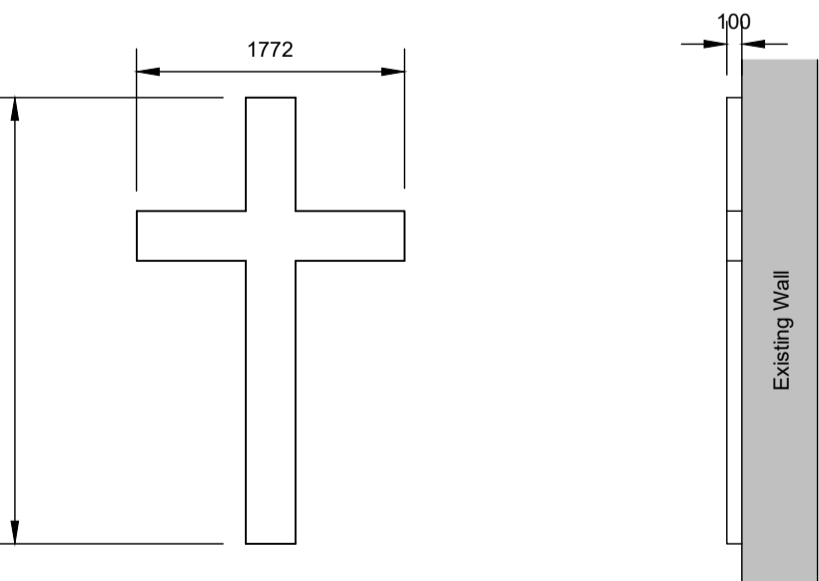

Sign 1
Raised cross on 50mm stand offs
Black acrylic
Scale 1:50

Sign 2
Raised black lettering on 50mm stand offs
Acrylic lettering
Font : Silk Serif bold "Central"
Silk Serif Italic "Cafe"
Back lit with white LED lighting
Scale 1:50

Sign 3
Raised black lettering on 50mm stand offs
Acrylic lettering
Font : Silk Serif bold "Central"
Silk Serif Italic "Cafe"
Back lit with white LED lighting
Scale 1:50

Sign 4
100mm white boxed out lettering. Side of box black
Lit with white internal LED lighting
Font : Silk Serif bold
Scale 1:50

Sign 6
100mm white boxed out cross. Side of box black
Lit with white internal LED lighting
Scale 1:50

Block Plan : Scale 1 : 250

Site Plan : Scale 1 : 2500

Please refer to 22028-Si 1 for signage locations