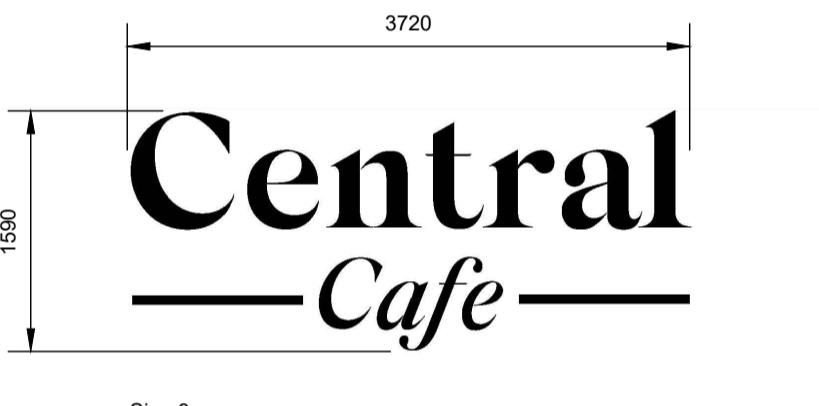

Sign 1
Raised cross on 50mm stand offs
Black acrylic
Scale 1:50

Sign 2
Raised black lettering on 50mm stand offs
Acrylic lettering
Font : Silk Serif bold "Central"
Silk Serif Italic "Cafe"
Back lit with white LED lighting
Scale 1:50