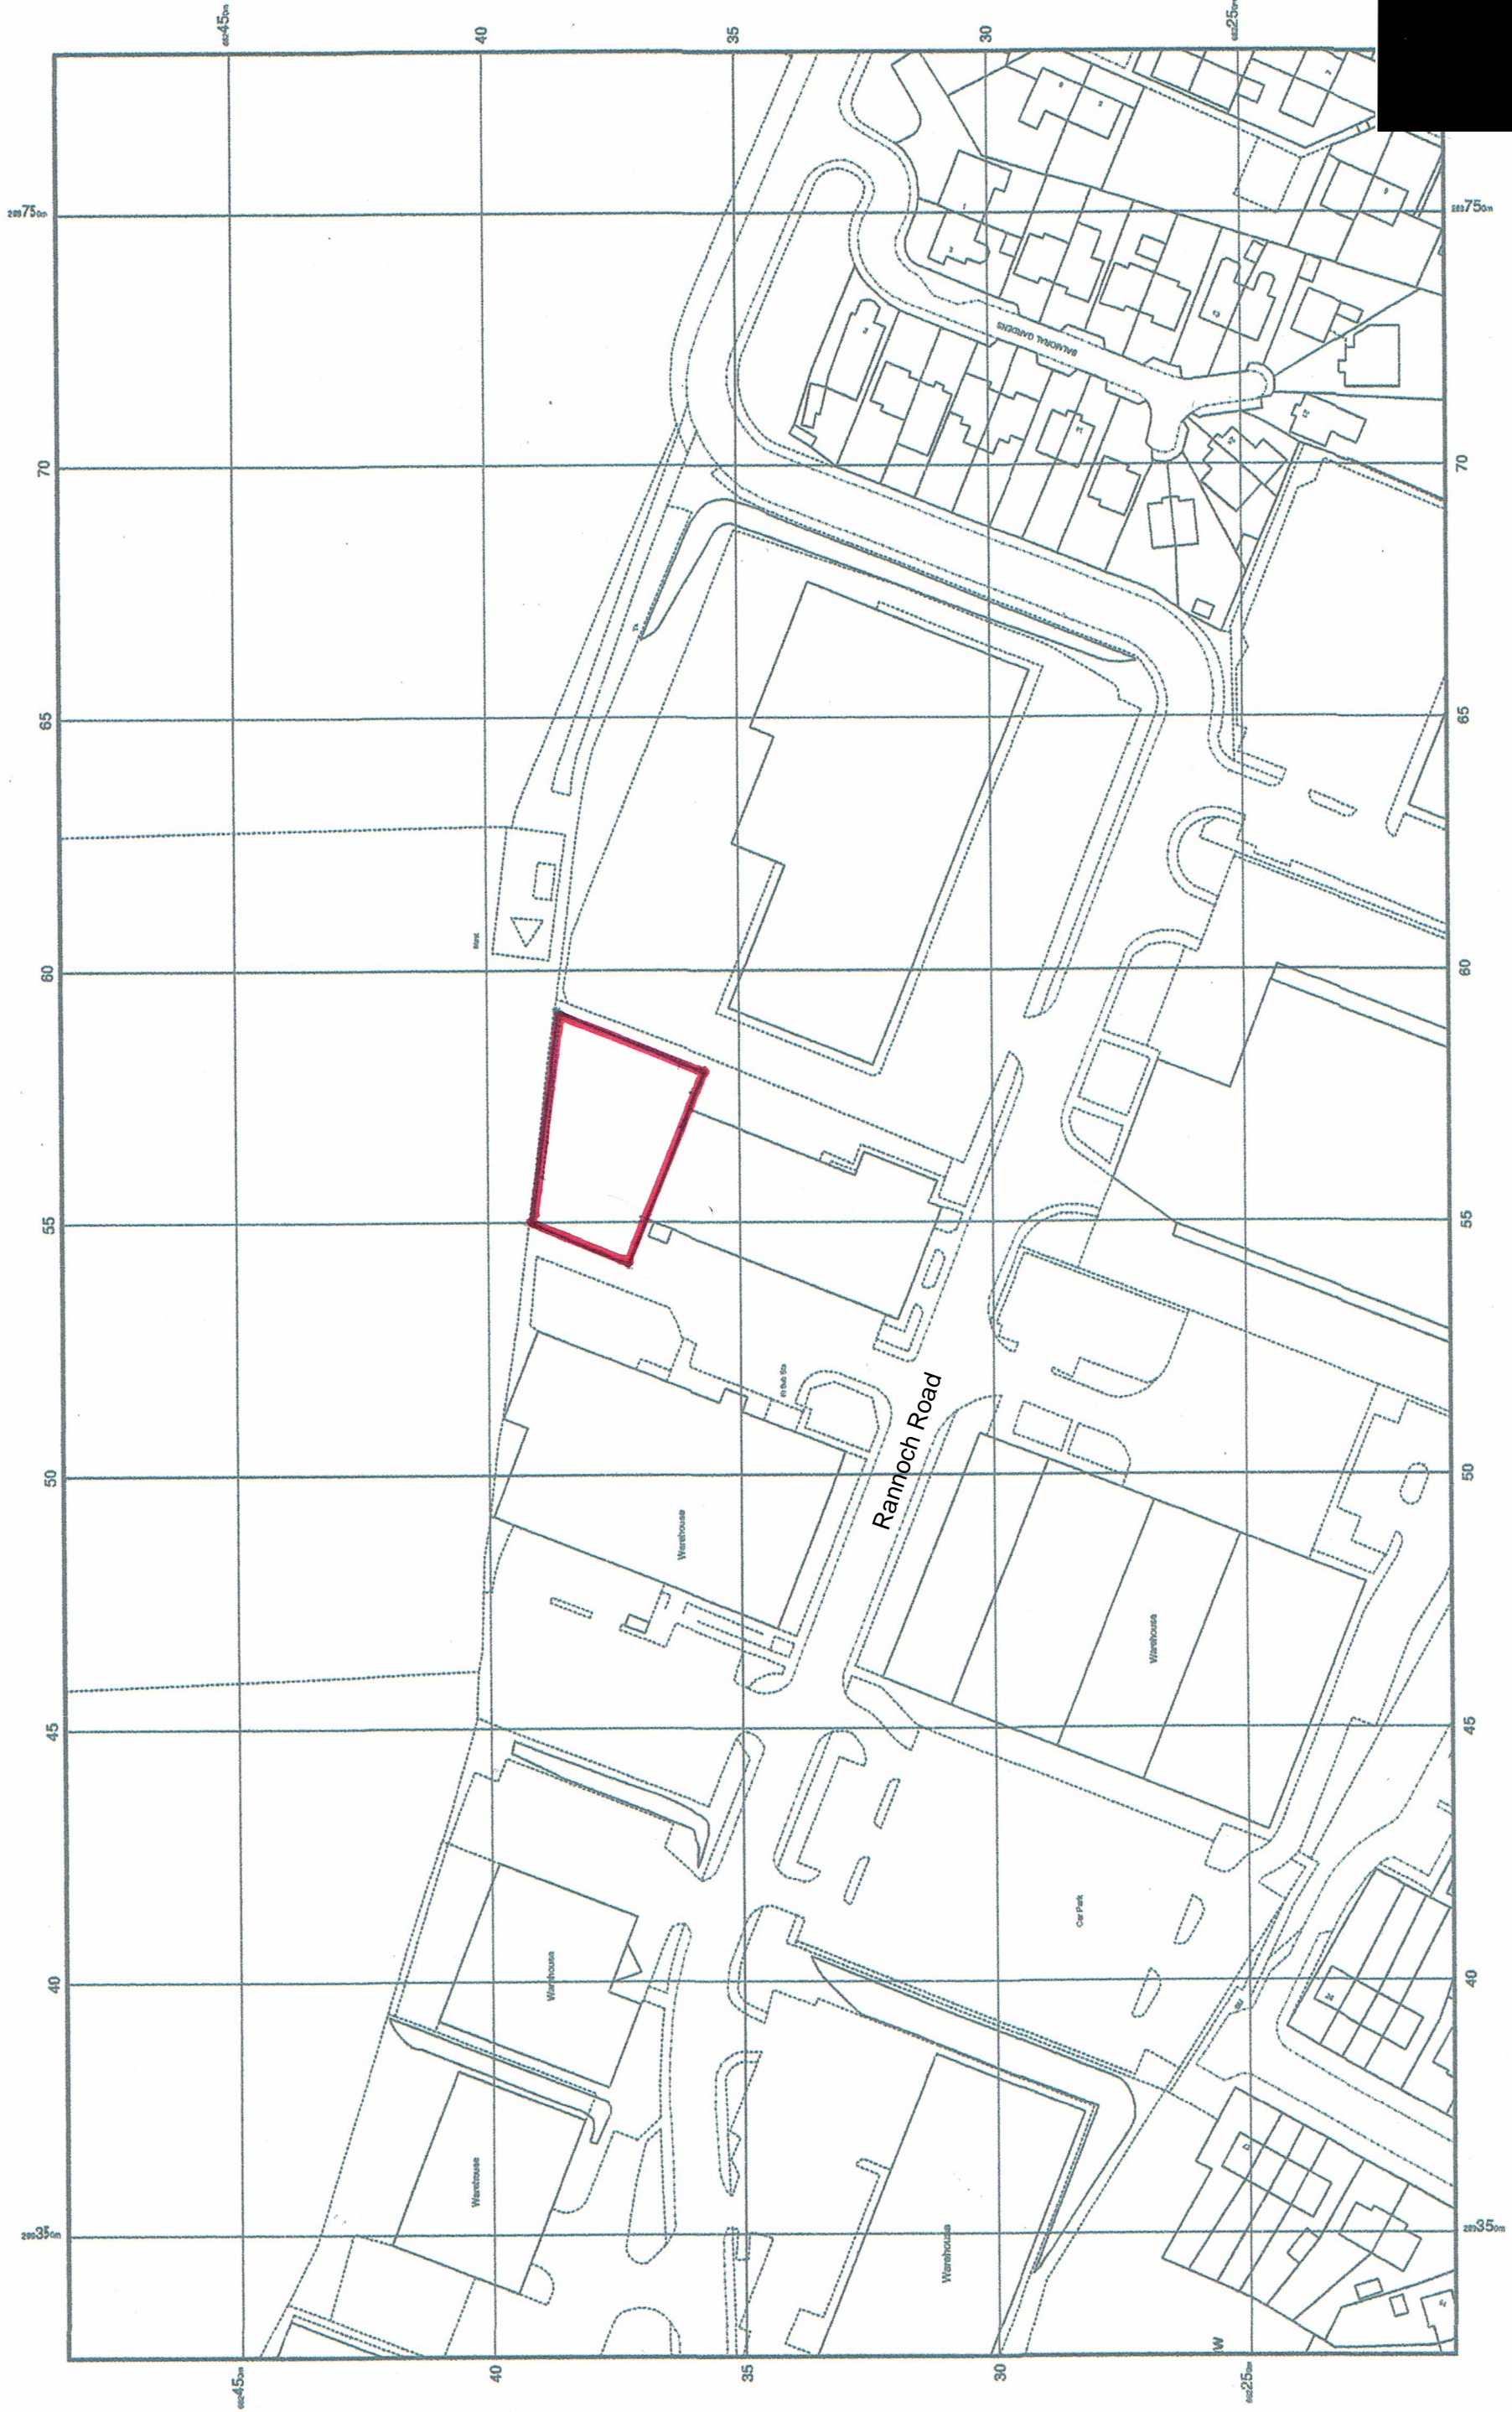

# LOCATION PLAN

The Kitchen Pod . Birkenshaw Estate . Uddingston . G71 5PR

Supplied by: [www.ukmapcentre.com](http://www.ukmapcentre.com)  
Serial No: 249104  
Centre Coordinates: 269554, 662347  
Production Date: 22/09/2022 09:40:21

© Crown copyright and database rights 2022 Ordnance Survey 100049857. The representation of road, track or path is no evidence of a boundary or right of way. The representation of features as lines is no evidence of a property boundary.

0m 1cm = 12.5m 62.5m

Scale 1:1250

DAWES

ASSOCIATES