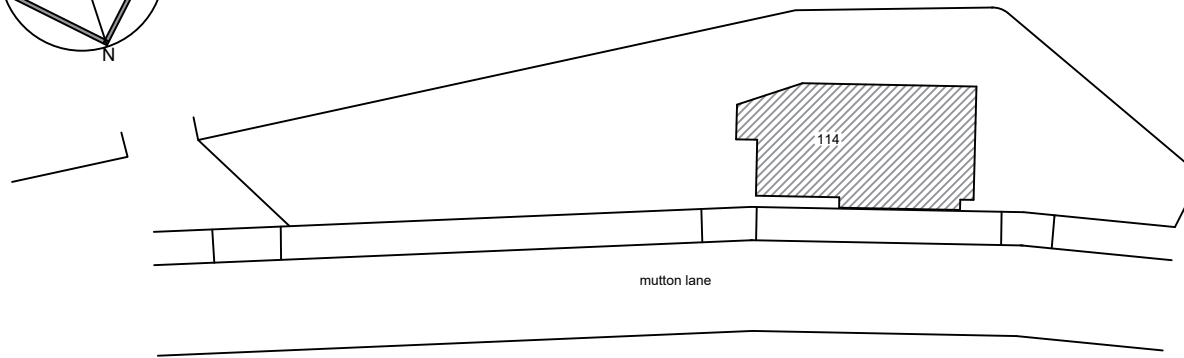

proposed site layout - 114 mutton lane, potters bar - scale 1:500  
1 2 3 4 5 6 7 8 9 10 metre scale bar

exstg site plan - scale 1:500  
1 2 3 4 5 6 7 8 9 10 metre scale bar  
 114 mutton lane, potters bar