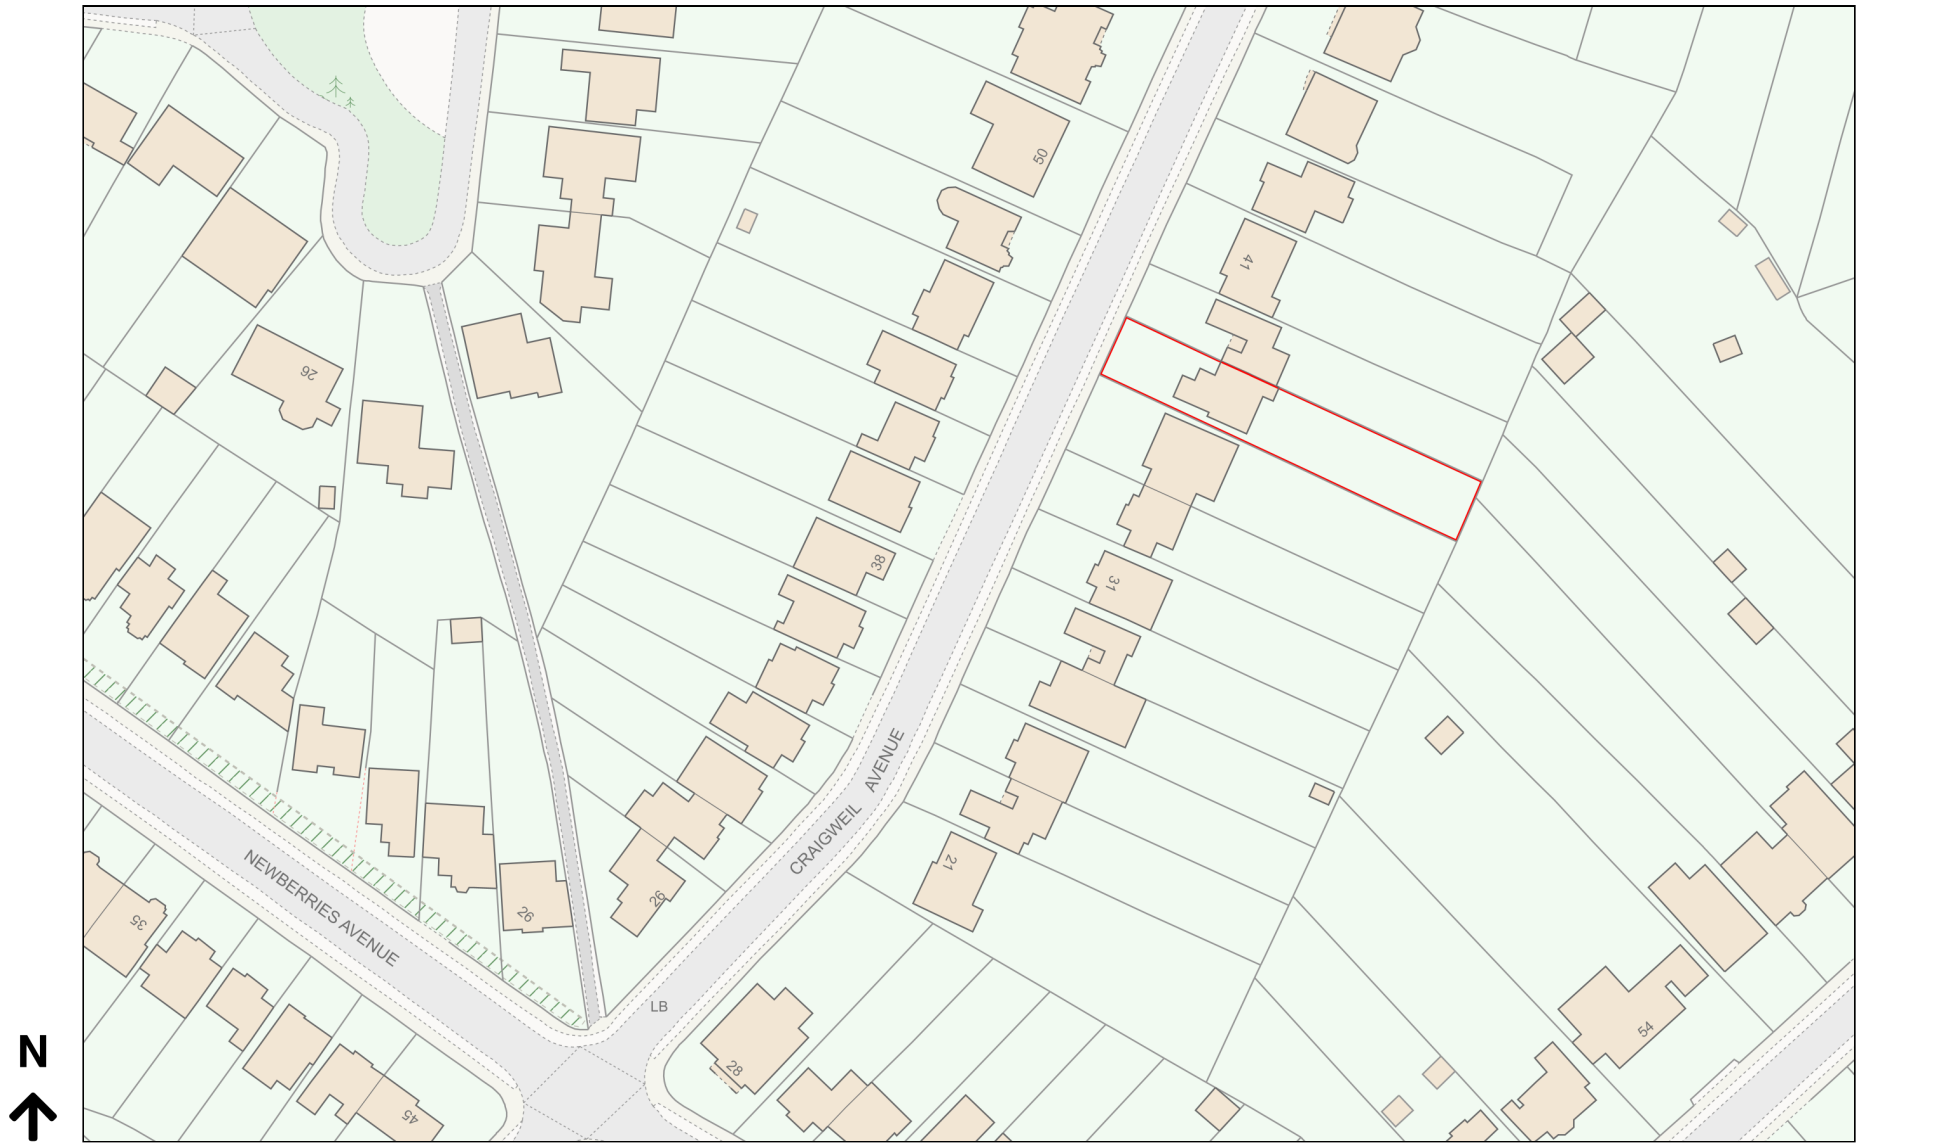

# Location Plan

Site Address: 37, Craigweil Avenue, Radlett, WD7 7ET

Date Produced: 15-Mar-2024

Scale: 1:1250 @A4

Planning Portal Reference: PP-12894020v1