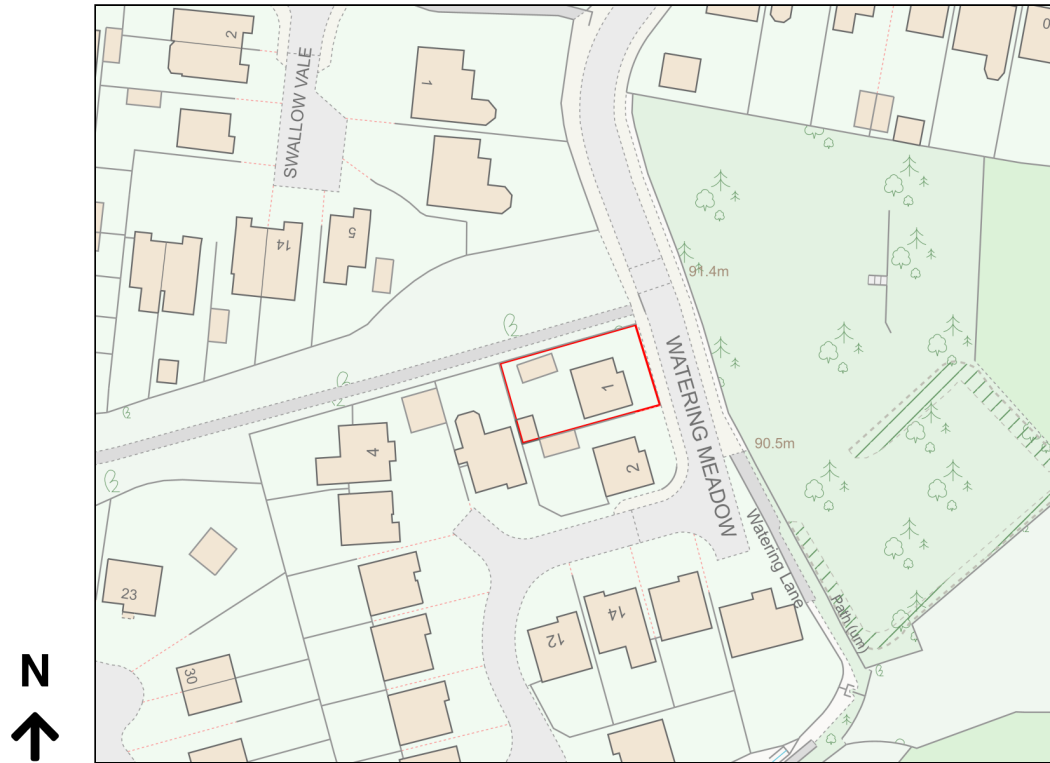

Location Plan

Site Address: 1, Watering Meadow, Morley, LS27 8BF

Date Produced: 12-Mar-2024

Scale: 1:1250 @A4

Planning Portal Reference: PP-12880218v1